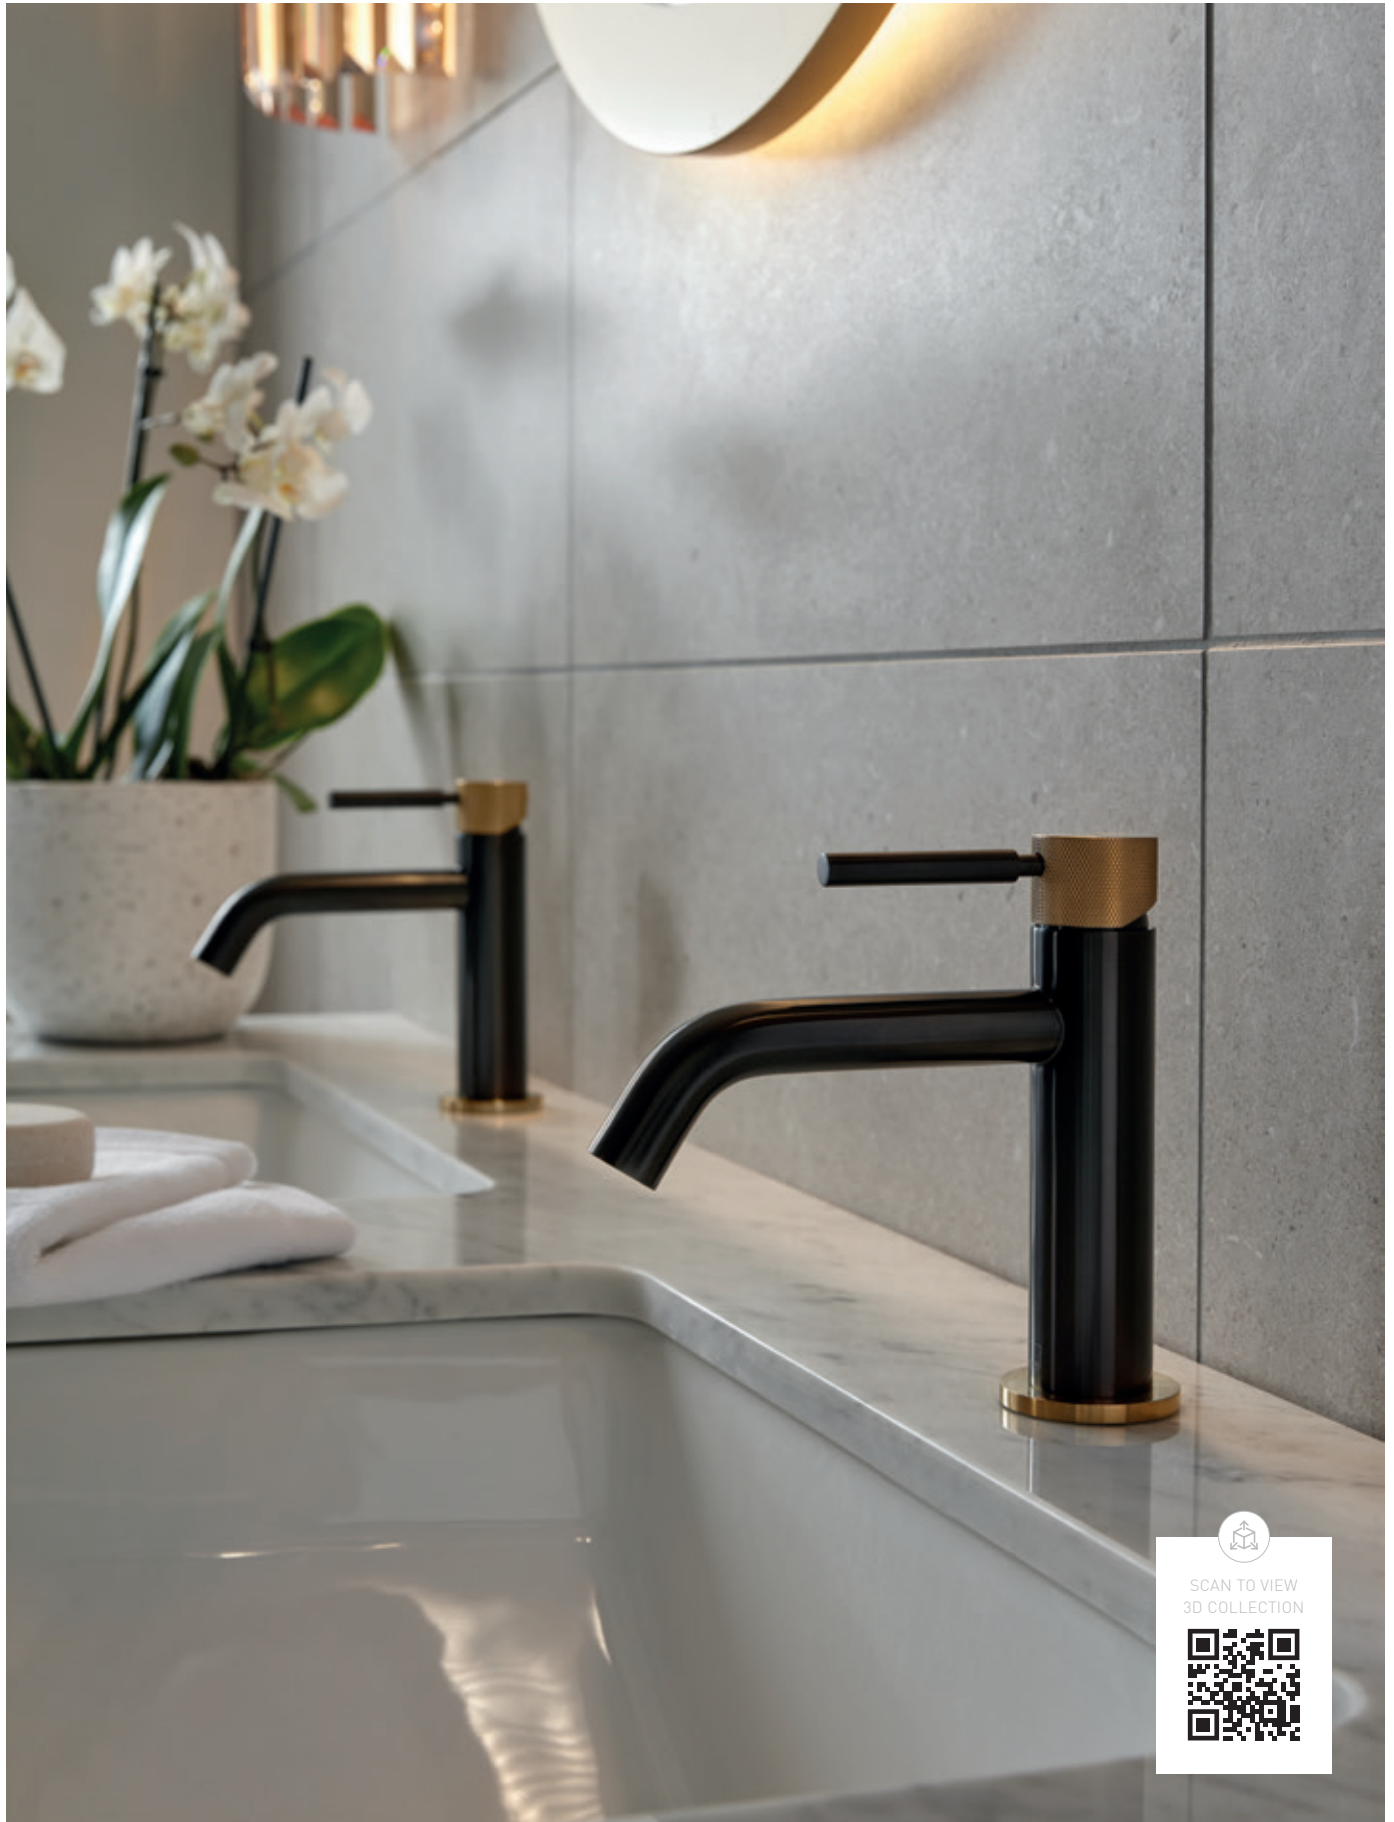

SCAN TO VIEW
3D COLLECTION