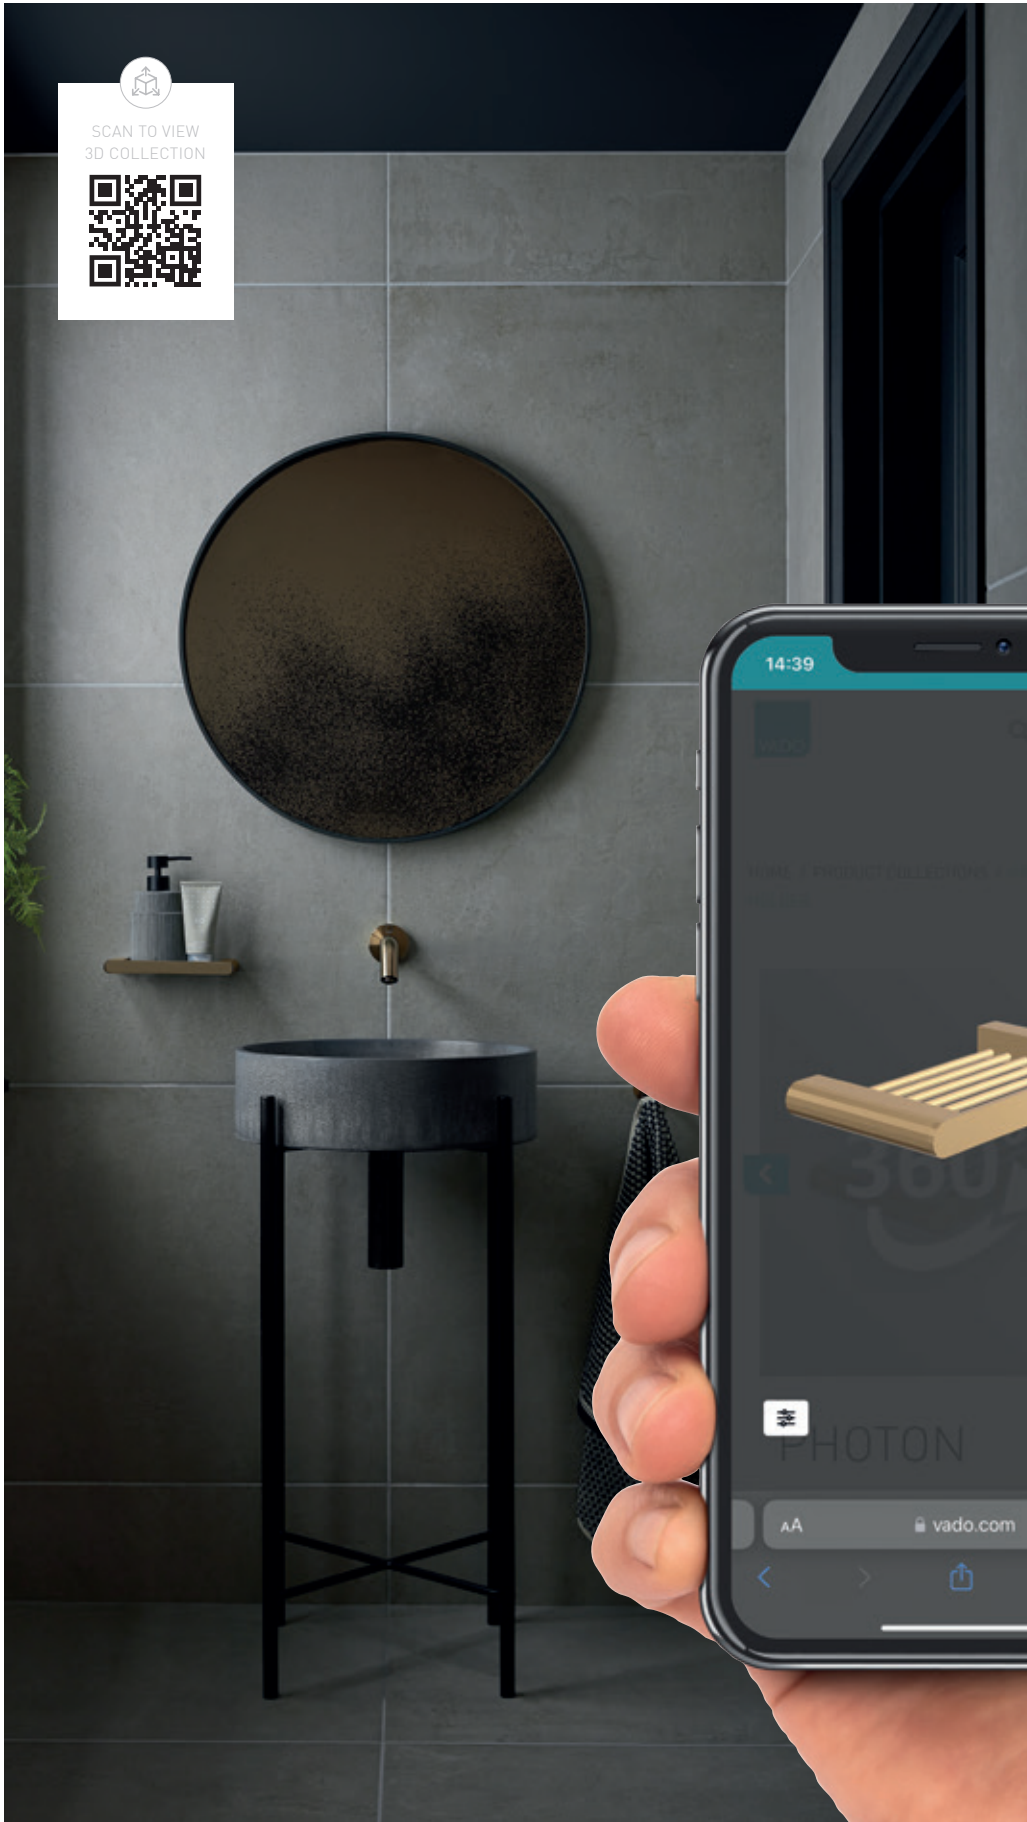

- IND-SHA186-BLK
- IND-SHA186-BRG
- IND-SHA186-BRN
- ☒ IND-SHA186-BG

NEW

Corner Shelf

- IND-18501-BLK
- IND-18501-BRG
- IND-18501-BRN

EXPERIENCE OUR PRODUCTS IN **FULL 3D.**

STEP 1: **BROWSE**

Browse the VADO website and discover the variety of styles and designs across our extensive offering of bathroom brassware.

STEP 2: **360 VIEW**

Whilst you are browsing your favourite VADO products, click the 360 button on any product page to view a 3D model of our products at every angle.

STEP 3: **EXPERIENCE**

Undecided on style or finish? View all VADO products in your bathroom before purchasing, using our Augmented Reality tool. Simply click the AR button on your selected product, place the 3D model on your basin, bath or shower wall and bring your bathroom design to life.

SCAN TO VIEW
3D COLLECTION

As part of our commitment to continuous product innovation, items in this catalogue highlighted with an hourglass timer icon are due to be discontinued from our portfolio and are last chance to purchase. Please speak with your local VADO stockist for more information.