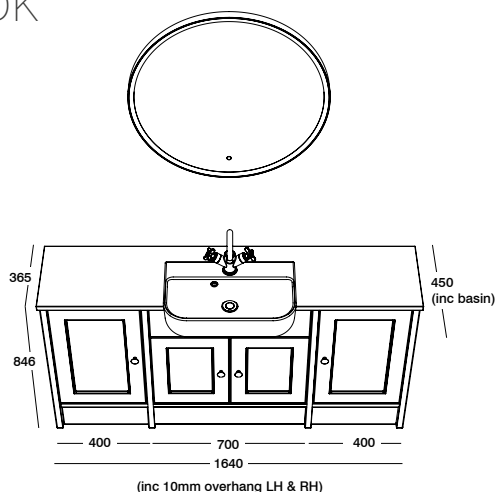

700MM SEMI-COUNTERTOP UNIT: **DF3SC7.CW.OK**
400MM FLOOR CUPBOARD UNITS x2: **DF3FC4.CW.OK**
INTERIOR CARCASS: **Natural Oak**
2000MM PLINTH: **DFPL20.CW**
DESIGN PANELS x4: **DF3AP.CW**
COVER SEMI-COUNTERTOP BASIN: **C3SCBAS**
2000MM OAK WORKTOP: **F3W2024.OK**
WESSEX BASIN MIXER: **T661002**
WASHINGTON HANDLES x4: **FHWAS.C**
FRAME MIRROR: **FR80RW**

FLOOR TILES: parador.de/en/