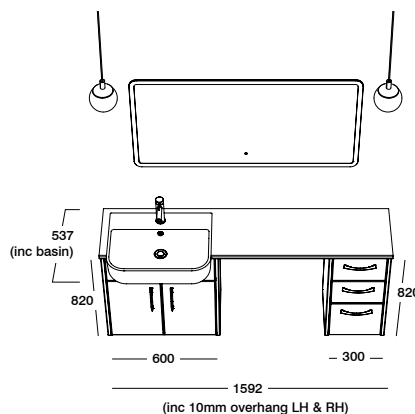

600MM SEMI-COUNTERTOP UNIT: **AF3SC6.TER.D**
300MM TRIPLE DRAWER UNIT: **AF33DR.TER.D**
INTERIOR CARCASS: **Graphite**
820MM END PANELS x4: **F3P8.TER**
1880MM DARK QUARTZ WORKTOP: **F3W18A.DQ**
ACCENT SEMI-COUNTERTOP BASIN: **A3SCBAS**
STORM-NOVA BASIN MIXER: **T461103**
SEDONA HANDLE x5: **SCHH02B.160**
FRAME MIRROR: **FR120SG**
GLOBE PENDANT LIGHTS x2: **PL01-BL-W**

WALL TILES: capietra.com
FLOOR TILES: capietra.com