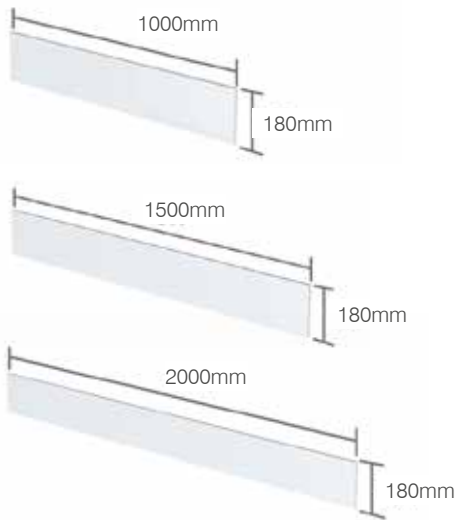

PLINTHS

1000MM, 1500MM & 2000MM PLINTHS

FEATURES

- 1000mm, 1500mm & 2000mm length - cut to size.
- Fully finished edges

* Burford plinths have an L-shaped profile to create a framed look in combination with end / filler panels.

Plinth Finish	1000mm Plinth		1500mm Plinth		2000mm Plinth	
BURFORD	CODE	PRICE	CODE	PRICE	CODE	PRICE
Juniper Green *	DFPL10.JNP	£101.00	DFPL15.JNP	£137.00	DFPL20.JNP	£160.50
Coniston Blue *	DFPL10.CB	£101.00	DFPL15.CB	£137.00	DFPL20.CB	£160.50
Derwent Blue *	DFPL10.DB	£101.00	DFPL15.DB	£137.00	DFPL20.DB	£160.50
Chalk White *	DFPL10.CW	£101.00	DFPL15.CW	£137.00	DFPL20.CW	£160.50
Mocha *	DFPL10.MC	£101.00	DFPL15.MC	£137.00	DFPL20.MC	£160.50
Pebble Grey *	DFPL10.PG	£101.00	DFPL15.PG	£137.00	DFPL20.PG	£160.50
Slate Grey *	DFPL10.SG	£101.00	DFPL15.SG	£137.00	DFPL20.SG	£160.50
Black *	DFPL10.BLK	£101.00	DFPL15.BLK	£137.00	DFPL20.BLK	£160.50
Terra *	DFPL10.TER	£101.00	DFPL15.TER	£137.00	DFPL20.TER	£160.50
Dusk Blue *	DFPL10.DSK	£101.00	DFPL15.DSK	£137.00	DFPL20.DSK	£160.50
Sage Green *	DFPL10.SGN	£101.00	DFPL15.SGN	£137.00	DFPL20.SGN	£160.50
Manor Green *	DFPL10.MGN	£101.00	DFPL15.MGN	£137.00	DFPL20.MGN	£160.50

ARUBA						
Juniper Green	FPL10.JNP	£83.10	FPL15.JNP	£101.00	FPL20.JNP	£125.00
Powder Grey	FPL10.POW	£83.10	FPL15.POW	£101.00	FPL20.POW	£125.00
Mussel	FPL10.MSL	£83.10	FPL15.MSL	£101.00	FPL20.MSL	£125.00
Derwent Blue	FPL10.DB	£83.10	FPL15.DB	£101.00	FPL20.DB	£125.00
Gloss Dark Clay	FPL10.GDC	£83.10	FPL15.GDC	£101.00	FPL20.GDC	£125.00
Oxford Oak	FPL10.OXO	£83.10	FPL15.OXO	£101.00	FPL20.OXO	£125.00
Coniston Blue	FPL10.CB	£83.10	FPL15.CB	£101.00	FPL20.CB	£125.00
Terra	FPL10.TER	£83.10	FPL15.TER	£101.00	FPL20.TER	£125.00
White	FPL10.CW	£83.10	FPL15.W	£101.00	FPL20.W	£125.00

ELAN						
Black	FPL10.BLK	£83.10	FPL15.BLK	£101.00	FPL20.BLK	£125.00
Terra	FPL10.TER	£83.10	FPL15.TER	£101.00	FPL20.TER	£125.00
Powder Grey	FPL10.POW	£83.10	FPL15.POW	£101.00	FPL20.POW	£125.00
Juniper Green	FPL10.JNP	£83.10	FPL15.JNP	£101.00	FPL20.JNP	£125.00
Coniston Blue	FPL10.CB	£83.10	FPL15.CB	£101.00	FPL20.CB	£125.00