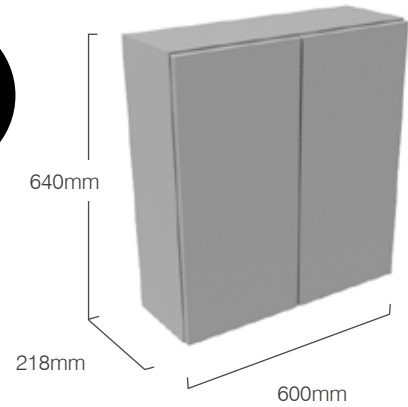

1. FEATURES
2. Soft close hinges.
   - Two glass shelves.
   - Concealed hangers.

600mm Unit Finish	218mm Slim Depth
BURFORD	
Juniper Green	DF2WC6.JNP.XX
Coniston Blue	DF2WC6.CB.XX
Derwent Blue	DF2WC6.DB.XX
Chalk White	DF2WC6.CW.XX
Mocha	DF2WC6.MC.XX
Pebble Grey	DF2WC6.PG.XX
Slate Grey	DF2WC6.SG.XX
Black	DF2WC6.BLK.XX
Terra	DF2WC6.TER.XX
Dusk Blue	DF2WC6.DSK.XX
Sage Green	DF2WC6.SGN.XX
Manor Green	DF2WC6.MGN.XX
ARUBA	
Juniper Green	AF2WC6.JNP.XX
Powder Grey	AF2WC6.POW.XX
Mussel	AF2WC6.MSL.XX
Derwent Blue	AF2WC6.DB.XX
Gloss Dark Clay	AF2WC6.GDC.XX
Oxford Oak	AF2WC6.OXO.XX
Coniston Blue	AF2WC6.CB.XX
Terra	AF2WC6.TER.XX
White	AF2WC6.W.XX
ELAN	
Black	EF2WC6.BLK.XX
Terra	EF2WC6.TER.XX
Powder Grey	EF2WC6.POW.XX
Juniper Green	EF2WC6.JNP.XX
Coniston Blue	EF2WC6.CB.XX

£525.00 each

Replace **.XX** with the required carcass colour below

END PANELS REQUIRED

Exposed carcass sides are covered by using colour matched end panels which will be required to complete your fitted furniture run. See pages 136-139 for panel options.