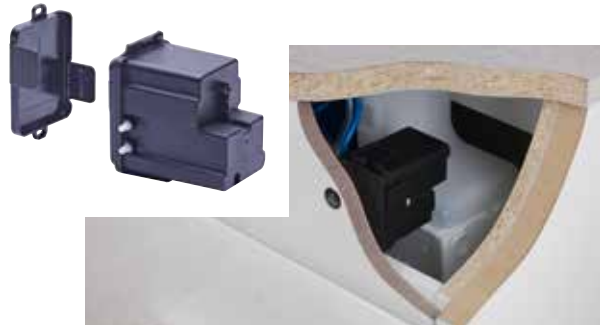

FLUSHING SOLUTIONS