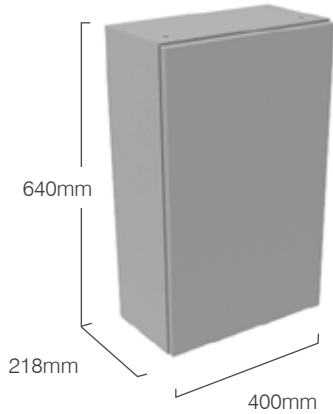

# 400MM WALL MOUNTED CUPBOARD

SUITABLE FOR STANDARD & SLIM DEPTH UNITS

DON'T FORGET TO ORDER YOUR HANDLES SEE PAGES 86-87

- FEATURES
- Soft close hinges.
  - Reversible door.
  - Two glass shelves.
  - Concealed hangers.