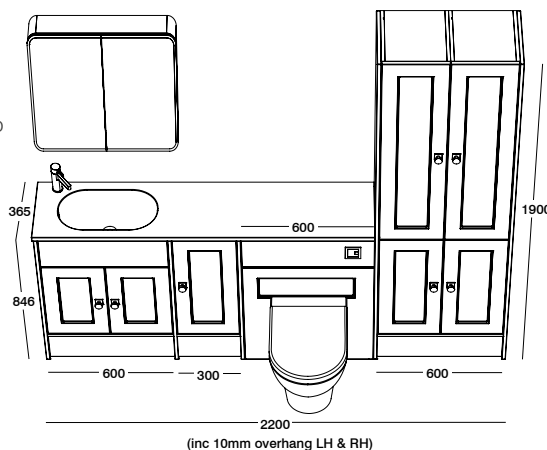

CREATE THIS LOOK

Want to recreate this look for your new bathroom?

This page shows a helpful floor plan and useful list of items used to design this timeless bathroom.

We offer a free colour swatch service. See page 153 for details.