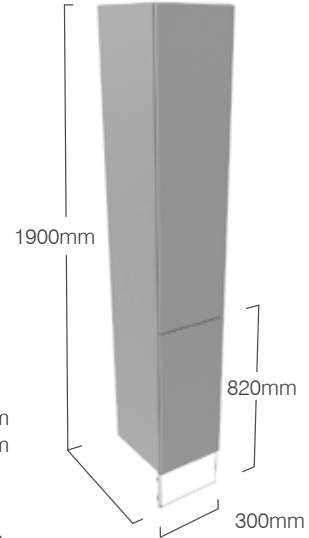

Standard depth 353mm
Slim depth 218mm

FEATURES

- Soft close hinges.
- Two adjustable glass shelves in top section.
- One wooden adjustable shelf in base.
- A plinth is required for this unit - see pages 140.

700mm Unit Finish	353mm Standard Depth	218mm Slim Depth

BURFORD		
Juniper Green	DF3SC7.JNP.XX	DF2SC7.JNP.XX
Coniston Blue	DF3SC7.CB.XX	DF2SC7.CB.XX
Derwent Blue	DF3SC7.DB.XX	DF2SC7.DB.XX
Chalk White	DF3SC7.CW.XX	DF2SC7.CW.XX
Mocha	DF3SC7.MC.XX	DF2SC7.MC.XX
Pebble Grey	DF3SC7.PG.XX	DF2SC7.PG.XX
Slate Grey	DF3SC7.SG.XX	DF2SC7.SG.XX
Black	DF3SC7.BLK.XX	DF2SC7.BLK.XX
Terra	DF3SC7.TER.XX	DF2SC7.TER.XX
Dusk Blue	DF3SC7.DSK.XX	DF2SC7.DSK.XX
Sage Green	DF3SC7.SGN.XX	DF2SC7.SGN.XX
Manor Green	DF3SC7.MGN.XX	DF2SC7.MGN.XX

ARUBA		
Juniper Green	AF3SC7.JNP.XX	AF2SC7.JNP.XX
Powder Grey	AF3SC7.POW.XX	AF2SC7.POW.XX
Mussel	AF3SC7.MSL.XX	AF2SC7.MSL.XX
Derwent Blue	AF3SC7.DB.XX	AF2SC7.DB.XX
Gloss Dark Clay	AF3SC7.GDC.XX	AF2SC7.GDC.XX
Oxford Oak	AF3SC7.OXO.XX	AF2SC7.OXO.XX
Coniston Blue	AF3SC7.CB.XX	AF2SC7.CB.XX
Terra	AF3SC7.TER.XX	AF2SC7.TER.XX
White	AF3SC7.W.XX	AF2SC7.W.XX

ELAN		
Black	EF3SC7.BLK.XX	EF2SC7.BLK.XX
Terra	EF3SC7.TER.XX	EF2SC7.TER.XX
Powder Grey	EF3SC7.POW.XX	EF2SC7.POW.XX
Juniper Green	EF3SC7.JNP.XX	EF2SC7.JNP.XX
Coniston Blue	EF3SC7.CB.XX	EF2SC7.CB.XX

£641.50 each

£619.50 each

Replace **.XX** with the required carcass colour below

300mm Unit Finish	353mm Standard Depth	218mm Slim Depth

BURFORD		
Juniper Green	DF3FHU3.JNP.XX	DF2FHU3.JNP.XX
Coniston Blue	DF3FHU3.CB.XX	DF2FHU3.CB.XX
Derwent Blue	DF3FHU3.DB.XX	DF2FHU3.DB.XX
Chalk White	DF3FHU3.CW.XX	DF2FHU3.CW.XX
Mocha	DF3FHU3.MC.XX	DF2FHU3.MC.XX
Pebble Grey	DF3FHU3.PG.XX	DF2FHU3.PG.XX
Slate Grey	DF3FHU3.SG.XX	AF2FHU3.SG.XX
Black	DF3FHU3.BLK.XX	DF2FHU3.BLK.XX
Terra	DF3FHU3.TER.XX	DF2FHU3.TER.XX
Dusk Blue	DF3FHU3.DSK.XX	DF2FHU3.DSK.XX
Sage Green	DF3FHU3.SGN.XX	DF2FHU3.SGN.XX
Manor Green	DF3FHU3.MGN.XX	DF2FHU3.MGN.XX

ARUBA		
Juniper Green	AF3FHU3.JNP.XX	AF2FHU3.JNP.XX
Powder Grey	AF3FHU3.POW.XX	AF2FHU3.POW.XX
Mussel	AF3FHU3.MSL.XX	AF2FHU3.MSL.XX
Derwent Blue	AF3FHU3.DB.XX	AF2FHU3.DB.XX
Gloss Dark Clay	AF3FHU3.GDC.XX	AF2FHU3.GDC.XX
Oxford Oak	AF3FHU3.OXO.XX	AF2FHU3.OXO.XX
Coniston Blue	AF3FHU3.CB.XX	AF2FHU3.CB.XX
Terra	AF3FHU3.TER.XX	AF2FHU3.TER.XX
White	AF3FHU3.W.XX	AF2FHU3.W.XX

ELAN		
Black	EF3FHU3.BLK.XX	EF2FHU3.BLK.XX
Terra	EF3FHU3.TER.XX	EF2FHU3.TER.XX
Powder Grey	EF3FHU3.POW.XX	EF2FHU3.POW.XX
Juniper Green	EF3FHU3.JNP.XX	EF2FHU3.JNP.XX
Coniston Blue	EF3FHU3.CB.XX	EF2FHU3.CB.XX

£718.50 each

£665.50 each

Replace **.XX** with the required carcass colour below

END PANELS REQUIRED

Exposed carcass sides are covered by using colour matched end panels which will be required to complete your fitted furniture run. See pages 136-139 for panel options.

PLINTH REQUIRED