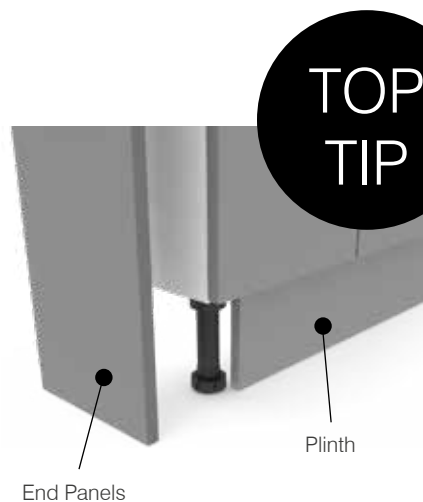

## CHOOSE YOUR WORKTOP

LAMINATE

SOLID SURFACE

INTEGRATED BASIN & WORKTOP

Select a worktop from either our Strata solid surface or laminate options. Alternatively opt for either the solid surface City underslung basin or Motif semi-recessed basin. Both have an integrated worktop for a seamless look which works equally well with both contemporary and classic bathroom designs. See pages 142-143 for further details.