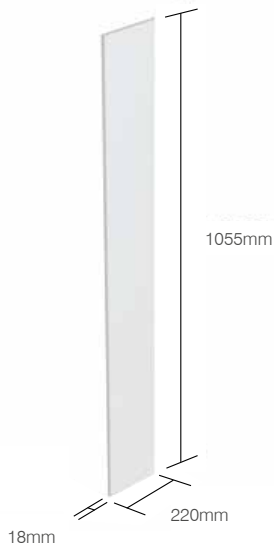

COUNTERTOP SIT ON UNIT - SLIM DEPTH END PANELS