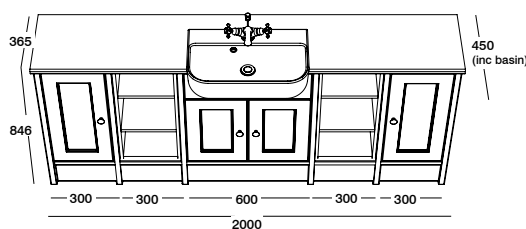

(inc 10mm overhang LH & RH)

600MM SEMI-COUNTERTOP UNIT: **DF3SC6.PG.OK**
300MM FLOOR CUPBOARD UNITS x2: **DF3FC3.PG.OK**
300MM SHELF STORAGE UNITS x2: **F3SS3.OK**
INTERIOR CARCASS: **Natural Oak**
2000MM PLINTH: **DFPL20.PG**
DESIGN PANELS x6: **DF3APPG**
COVER SEMI-COUNTERTOP BASIN: **C3SCBAS**
1280 ARCTIC WHITE WORKTOPS x2: **F3W12A.AR**
HENLEY BASIN MIXER: **T261102**
CALDWELL HANDLES x4: **FHCAL.BR**

WALL TILES: porcelanosa.com
FLOOR TILES: mandarinstone.com