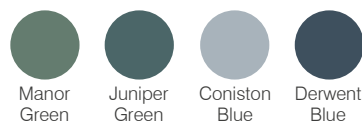

UNIT OVERVIEW

GUARANTEE
Furniture, Taps,
Mirrors & Cabinets

GUARANTEE
Ceramics

Choose from a range of floor units, wall cupboards and full height 2 door units.

26 FURNITURE UNIT COLOURS

ELAN

BURFORD

ARUBA

CARCASS COLOURS