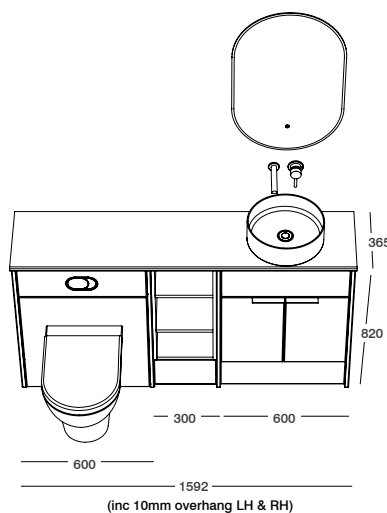

- 600MM BACK TO WALL UNIT: **AF3BW6.OXO.D**
- 600MM SEMI-COUNTERTOP UNIT: **AF3SC6.OXO.D**
- 300MM SHELF STORAGE UNIT: **AF3SS3.D**
- INTERIOR CARCASS: **Graphite**
- 1000MM PLINTH: **FPL10.OXO**
- END PANELS x4: **F3P8.OXO**
- ROUND COUNTERTOP BASIN: **DC12049**
- 1880MM ARCTIC WHITE WORKTOP: **F3W18A.AR**
- NOTE BACK TO PAN & SEAT: **NBWPAN/NSLSCTS**
- STORM-NOVA WALL MOUNTED BASIN MIXER: **T491904**
- CATALINA HANDLE x2: **SCHH09LW.150**
- LINK MIRROR: **LKM50P**
- OVAL BRUSHED BRASS FLUSH BUTTON: **TR9041**

WALL TILES: claybrookstudio.co.uk
FLOOR TILES: mandarinstone.com