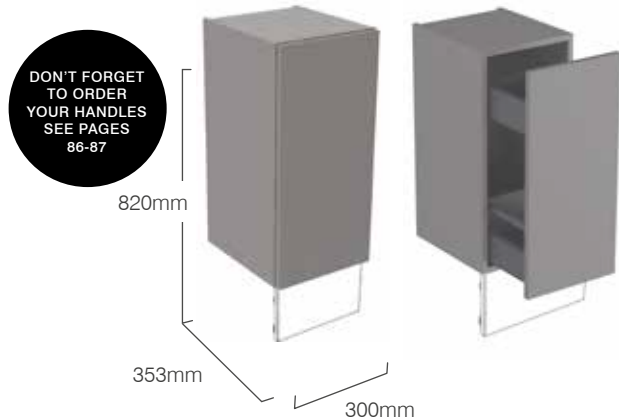

300MM TALL DRAWER UNITS

600MM SIT ON COUNTERTOP UNIT

FEATURES

- Soft close drawer with 2 drawer boxes for storage. See diagram above.
- A plinth is required for this unit - see page 140.

300mm Unit Finish	353mm Standard Depth
BURFORD	
Juniper Green	DF3TD3.JNP.XX
Coniston Blue	DF3TD3.CB.XX
Derwent Blue	DF3TD3.DB.XX
Chalk White	DF3TD3.CW.XX
Mocha	DF3TD3.MC.XX
Pebble Grey	DF3TD3.PG.XX
Slate Grey	DF3TD3.SG.XX
Black	DF3TD3.BLK.XX
Terra	DF3TD3.TER.XX
Dusk Blue	DF3TD3.DSK.XX
Sage Green	DF3TD3.SGN.XX
Manor Green	DF3TD3.MGN.XX
ARUBA	
Juniper Green	AF3TD3.JNP.XX
Powder Grey	AF3TD3.POW.XX
Mussel	AF3TD3.MSL.XX
Derwent Blue	AF3TD3.DB.XX
Gloss Dark Clay	AF3TD3.GDC.XX
Oxford Oak	AF3TD3.OXO.XX
Coniston Blue	AF3TD3.CB.XX
Terra	AF3TD3.TER.XX
White	AF3TD3.W.XX
ELAN	
Black	EF3TD3.BLK.XX
Terra	EF3TD3.TER.XX
Powder Grey	EF3TD3.POW.XX
Juniper Green	EF3TD3.JNP.XX
Coniston Blue	EF3TD3.CB.XX

£486.50 each

Replace **.XX** with the required carcass colour below

**END
PANELS
REQUIRED**

Exposed carcass sides are covered by using colour matched end panels which will be required to complete your fitted furniture run. See pages 136-139 for panel options.