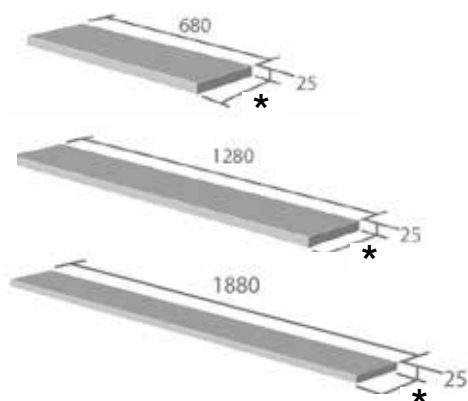

WORKTOPS - STRATA SOLID SURFACE

STANDARD / SLIM DEPTH SOLID SURFACE WORKTOPS

FEATURES

- Can be cut to any size / shape.
- Supplied with front and ends factory finished.
- 3mm edge profile.
- Recommended 10mm overhang each end of worktop when choosing a length.

- Standard worktop depth 365mm
- Slim depth worktop depth 230mm

Solid Surface Worktop Finish	Standard Depth	Slim Depth
680MM SOLID SURFACE WORKTOP		
Carrara	F3W6A.CA	F2W6A.CA
Arctic White	F3W6A.AR	F2W6A.AR
Ice White	F3W6A.IW	F2W6A.IW
Dark Quartz	F3W6A.DQ	F2W6A.DQ
Galactic Black	F3W6A.GA	F2W6A.GA
Grey Quartz	F3W6A.GQ	F2W6A.GQ
£264.00 each		£202.00 each

1280MM SOLID SURFACE WORKTOP		
Carrara	F3W12A.CA	F2W12A.CA
Arctic White	F3W12A.AR	F2W12A.AR
Ice White	F3W12A.IW	F2W12A.IW
Dark Quartz	F3W12A.DQ	F2W12A.DQ
Galactic Black	F3W12A.GA	F2W12A.GA
Grey Quartz	F3W12A.GQ	F2W12A.GQ
£477.00 each		£334.00 each

1880MM SOLID SURFACE WORKTOP		
Carrara	F3W18A.CA	F2W18A.CA
Arctic White	F3W18A.AR	F2W18A.AR
Ice White	F3W18A.IW	F2W18A.IW
Dark Quartz	F3W18A.DQ	F2W18A.DQ
Galactic Black	F3W18A.GA	F2W18A.GA
Grey Quartz	F3W18A.GQ	F2W18A.GQ
£610.00 each		£485.00 each

Strata Solid Surface Worktop Adhesive

STRATA 2 PART CLEAR GLUE FOR SOLID SURFACE WORKTOPS

- 2 part clear glue cartridge adhesive with nozzle for Strata worktops.
- Supplied with applicator - no need for specialist adhesive gun.

FSG.CL

£57.10