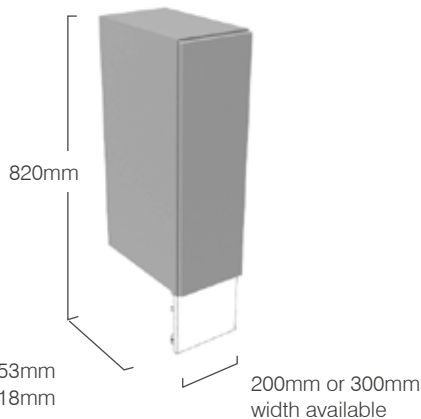

200 & 300MM FLOOR CUPBOARDS

DON'T FORGET TO ORDER YOUR HANDLES SEE PAGES 86-87

200 & 300MM STANDARD / SLIM DEPTH FLOOR CUPBOARD WITH FASCIA DOOR PACK

FEATURES

- Soft close hinges.
- One adjustable shelf.
- Reversible door.
- A plinth is required for this unit - see pages 140.

* These products have plain fronted fascia packs.

200mm Unit Finish	353mm Standard Depth	218mm Slim Depth

BURFORD STANDARD WC		
Juniper Green *	F3FC2.JNP.XX	F2FC2.JNP.XX
Coniston Blue *	F3FC2.CB.XX	F2FC2.CB.XX
Derwent Blue *	F3FC2.DB.XX	F2FC2.DB.XX
Chalk White *	F3FC2.CW.XX	F2FC2.CW.XX
Mocha *	F3FC2.MC.XX	F2FC2.MC.XX
Pebble Grey *	F3FC2.PG.XX	F2FC2.PG.XX
Slate Grey *	F3FC2.SG.XX	F2FC2.SG.XX
Black *	F3FC2.BLK.XX	F2FC2.BLK.XX
Terra *	F3FC2.TER.XX	F2FC2.TER.XX
Dusk Blue *	F3FC2.DSK.XX	F2FC2.DSK.XX
Sage Green *	F3FC2.SGN.XX	F2FC2.SGN.XX
Manor Green *	F3FC2.MGN.XX	F2FC2.MGN.XX

ARUBA		
Juniper Green	F3FC2.JNP.XX	F2FC2.JNP.XX
Powder Grey	F3FC2.POW.XX	F2FC2.POW.XX
Mussel	F3FC2.MSL.XX	F2FC2.MSL.XX
Derwent Blue	F3FC2.DB.XX	F2FC2.DB.XX
Gloss Dark Clay	F3FC2.GDC.XX	F2FC2.GDC.XX
Oxford Oak	F3FC2.OXO.XX	F2FC2.OXO.XX
Coniston Blue	F3FC2.CB.XX	F2FC2.CB.XX
Terra	F3FC2.TER.XX	F2FC2.TER.XX
White	F3FC2.W.XX	F2FC2.W.XX

ELAN		
Black	EF3FC2.BLK.XX	EF2FC2.BLK.XX
Terra	EF3FC2.TER.XX	EF2FC2.TER.XX
Powder Grey	EF3FC2.POW.XX	EF2FC2.POW.XX
Juniper Green	EF3FC2.JNP.XX	EF2FC2.JNP.XX
Coniston Blue	EF3FC2.CB.XX	EF2FC2.CB.XX

£337.50 each

£312.50 each

Replace **.XX** with the required carcass colour below

300mm Unit Finish	353mm Standard Depth	218mm Slim Depth

BURFORD STANDARD WC		
Juniper Green	DF3FC3.JNP.XX	DF2FC3.JNP.XX
Coniston Blue	DF3FC3.CB.XX	DF2FC3.CB.XX
Derwent Blue	DF3FC3.DB.XX	DF2FC3.DB.XX
Chalk White	DF3FC3.CW.XX	DF2FC3.CW.XX
Mocha	DF3FC3.MC.XX	DF2FC3.MC.XX
Pebble Grey	DF3FC3.PG.XX	DF2FC3.PG.XX
Slate Grey	DF3FC3.SG.XX	DF2FC3.SG.XX
Black	DF3FC3.BLK.XX	DF2FC3.BLK.XX
Terra	DF3FC3.TER.XX	DF2FC3.TER.XX
Dusk Blue	DF3FC3.DSK.XX	DF2FC3.DSK.XX
Sage Green	DF3FC3.SGN.XX	DF2FC3.SGN.XX
Manor Green	DF3FC3.MGN.XX	DF2FC3.MGN.XX

ARUBA		
Juniper Green	AF3FC3.JNP.XX	AF2FC3.JNP.XX
Powder Grey	AF3FC3.POW.XX	AF2FC3.POW.XX
Mussel	AF3FC3.MSL.XX	AF2FC3.MSL.XX
Derwent Blue	AF3FC3.DB.XX	AF2FC3.DB.XX
Gloss Dark Clay	AF3FC3.GDC.XX	AF2FC3.GDC.XX
Oxford Oak	AF3FC3.OXO.XX	AF2FC3.OXO.XX
Coniston Blue	AF3FC3.CB.XX	AF2FC3.CB.XX
Terra	AF3FC3.TER.XX	AF2FC3.TER.XX
White	AF3FC3.W.XX	AF2FC3.W.XX

ELAN		
Black	EF3FC3.BLK.XX	EF2FC3.BLK.XX
Terra	EF3FC3.TER.XX	EF2FC3.TER.XX
Powder Grey	EF3FC3.POW.XX	EF2FC3.POW.XX
Juniper Green	EF3FC3.JNP.XX	EF2FC3.JNP.XX
Coniston Blue	EF3FC3.CB.XX	EF2FC3.CB.XX

£360.50 each

£337.50 each

Replace **.XX** with the required carcass colour below

END PANELS REQUIRED

Exposed carcass sides are covered by using colour matched end panels which will be required to complete your fitted furniture run. See pages 136-139 for panel options.

PLINTH REQUIRED