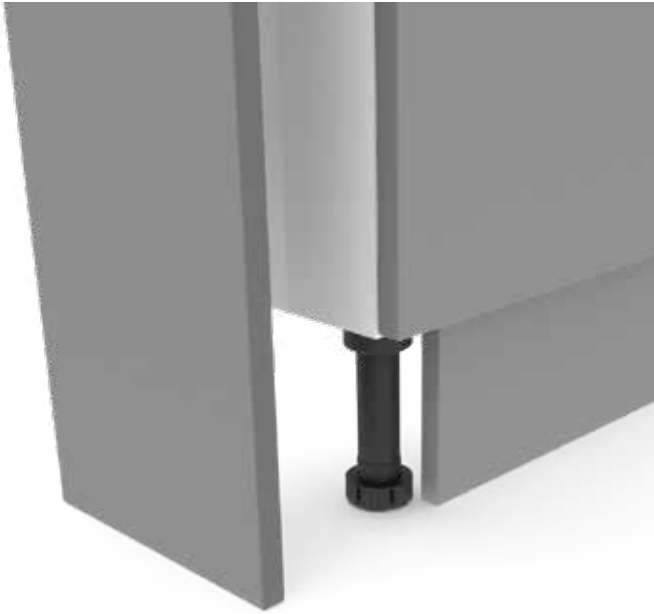

FILLER PANELS, DESIGN, CLAD-ON END PANELS & PLINTHS