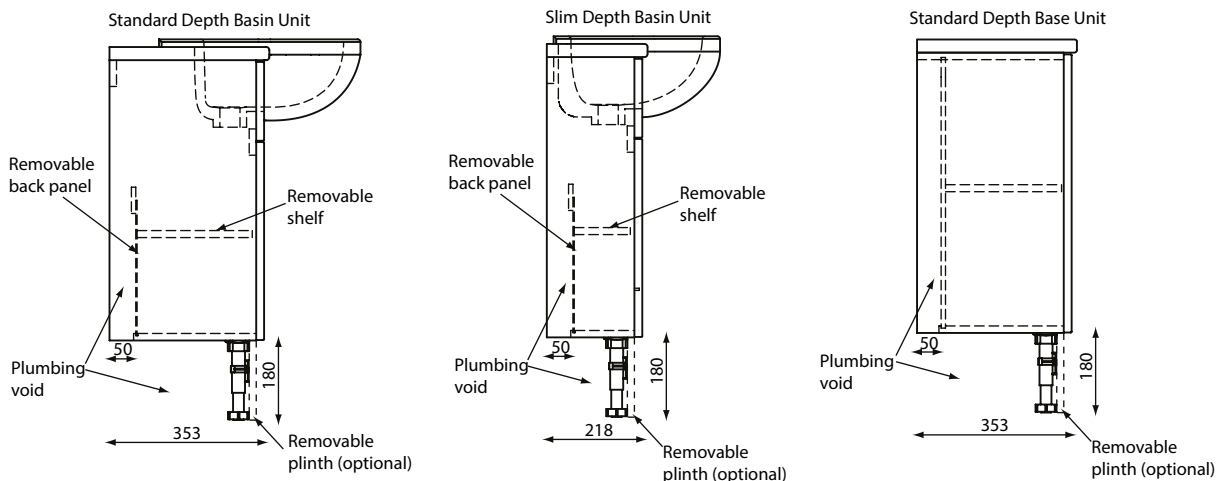

ELECTRICS & CHARGER POINT DETAILS

When planning your bathroom, note where any lighting or electrical supply cables are situated. It may be necessary to move these. It is advised that this work is done after the old bathroom fittings are removed but before the new installation begins. Always use a qualified electrician for any work carried out in a bathroom. Your retailer may be able to advise when to schedule an electrician, or consult your fitter or electrician for more advice. Please note that Roper Rhodes cannot give specific advice on electrical installations.

When planning where to locate lighting, it is vital that the IP rating of the device is taken into account as this will affect which zone of the bathroom the fitting can be located in. Your electrician will be able to advise further on bathroom zones and which electrical appliances can be sited where. Remember to allow for the provision of switching for any new lighting.

It is recommended that, whilst you are at the planning stage, you make an allowance for the installation of a suitable extractor fan to remove excess water from the atmosphere. After the furniture has been fitted, plan for an electrician to come back and install light fittings or electrical devices which are used.

PLUMBING VOIDS