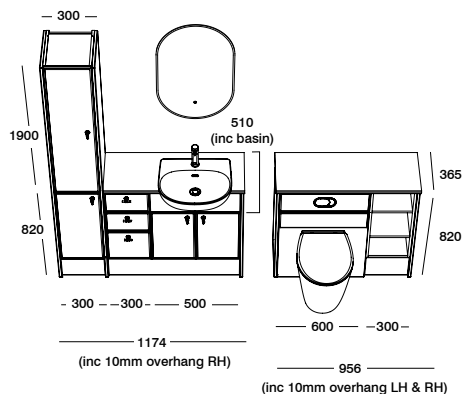

- 500MM SEMI-COUNTERTOP UNIT: **EF3SC5.CB.D**
- 300MM 3 DRAWER UNIT: **EF33DR.CB.D**
- 300MM PULL OUT DRAWER UNIT: **EF3FHU3.CB.D**
- 600MM BACK TO WALL UNIT: **EF3BW6.CB.D**
- 300MM OPEN STORAGE UNIT: **F3SS3.D**
- INTERIOR CARCASS: **Graphite**
- 1500MM PLINTH: **FPL15.CB**
- 820MM END PANELS x3: **F3P8.CB**
- 1900MM END PANEL x2: **F3TP19.CB**
- 1880MM ARCTIC WHITE WORKTOP: **F3W18A.AR**
- PARADIGM BACK TO WALL PAN & SEAT: **PCHBWPN/DC14030**
- PARADIGM SEMI-COUNTERTOP BASIN: **DC14029**
- METRIC BASIN MIXER: **T391103**
- TOLEDO KNOB x6: **FHTOLHAN.B**
- LINK MIRROR: **LKM50P**
- OVAL BLACK FLUSH BUTTON: **TR9040**

WALL TILES: claybrookstudio.co.uk
WALL TILES: mandarinstone.com
FLOOR TILES: mandarinstone.com