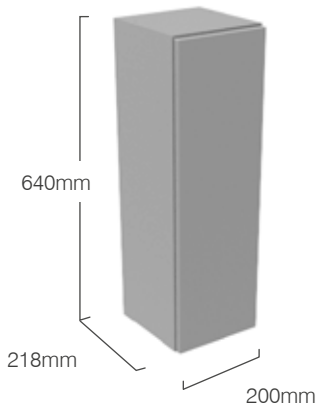

### FEATURES

- Soft close hinges.
- Reversible door.
- Two glass shelves.
- Concealed hangers.

\* These products have plain fronted fascia packs.

200mm Unit Finish	218mm Slim Depth
-------------------	------------------