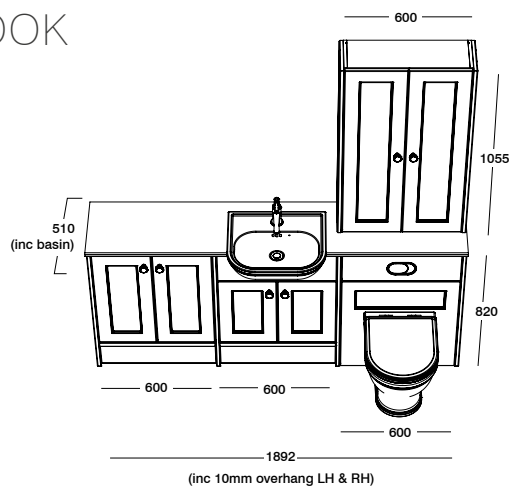

CREATE THIS LOOK

Want to recreate this look for your new bathroom?

This page shows a helpful floor plan and useful list of items used to design this timeless bathroom.

We offer a free colour swatch service. See page 153 for details.