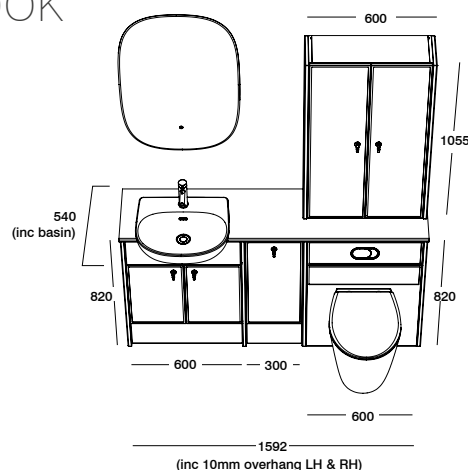

CREATE THIS LOOK

Want to recreate this look for your new bathroom?

This page shows a helpful floor plan and useful list of items used to design this timeless bathroom.

We offer a free colour swatch service. See page 153 for details.