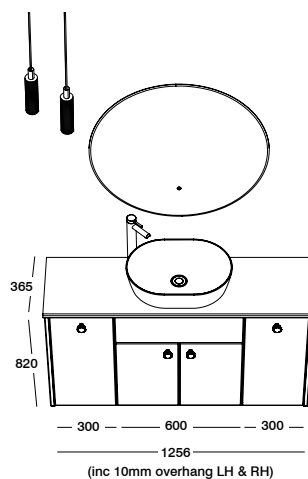

600MM BASIN UNIT: **AF3SC6.CB.D**

300MM PULL OUT DRAWER UNITS x2: **AF3FC3.CB.D**

INTERIOR CARCASS: **Graphite**

END PANELS x2: **F3P8.CB**

1500MM MASSA MARBLE LAMINATE WORKTOP: **F3W1524.MM**

PILL COUNTERTOP BASIN: **DC12051**

STORM-NOVA TALL BASIN MIXER: **T465003**

FRESNO KNOB x4: **FHHFRE.BR**

LINK MIRROR: **LKM80C**

PENDANT FLUTED LIGHTS x2: **PL02-BL-WIZ**

WALL TILES: mandarinstone.com

FLOOR TILES: mandarinstone.com