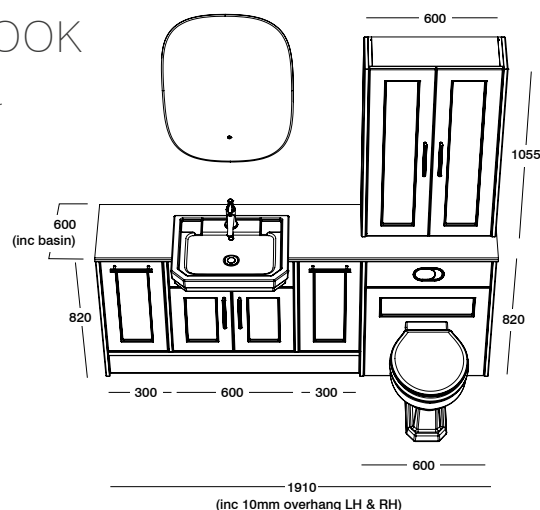

CREATE THIS LOOK

Want to recreate this look for your new bathroom?

This page shows a helpful floor plan and useful list of items used to design this timeless bathroom.

We offer a free colour swatch service. See page 153 for details.