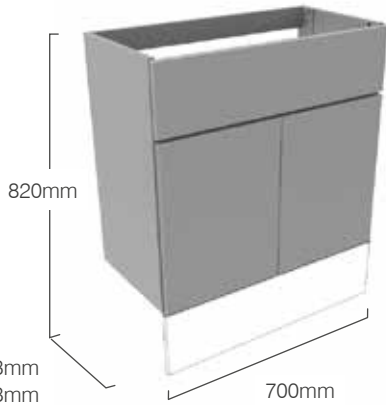

700MM BASIN UNITS

300MM FULL HEIGHT CUPBOARD UNITS

DON'T FORGET TO ORDER YOUR HANDLES SEE PAGES 86-87

Standard depth 353mm
Slim depth 218mm

FEATURES

- Fascia to be cut on site to suit sanitaryware.
- One adjustable shelf.
- Soft close hinges.
- Removable back panel.
- For compatible basins see page 93.
- A plinth is required for this unit - see page 140.

DON'T FORGET TO ORDER YOUR HANDLES SEE PAGES 86-87