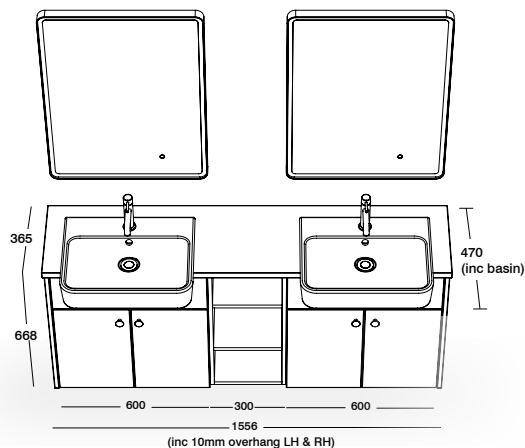

600MM BASIN UNIT x2: **AF3SC6.W.D**
300MM FULL HEIGHT UNIT: **F3SS3.D**
INTERIOR CARCASS: **Graphite**
END PANELS x2: **F3P8.W**
1880MM CARRARA WORKTOP: **F3W18A.CA**
COVER SEMI-COUNTERTOP BASIN x2: **C3SCBAS**
CRAFT BASIN MIXER x2: **T331102**
WASHINGTON KNOBS x4: **FHWAS.C**
FRAME MIRROR x2: **FR60SW**

WALL TILES: mandarinstone.com
FLOOR TILES: mandarinstone.com