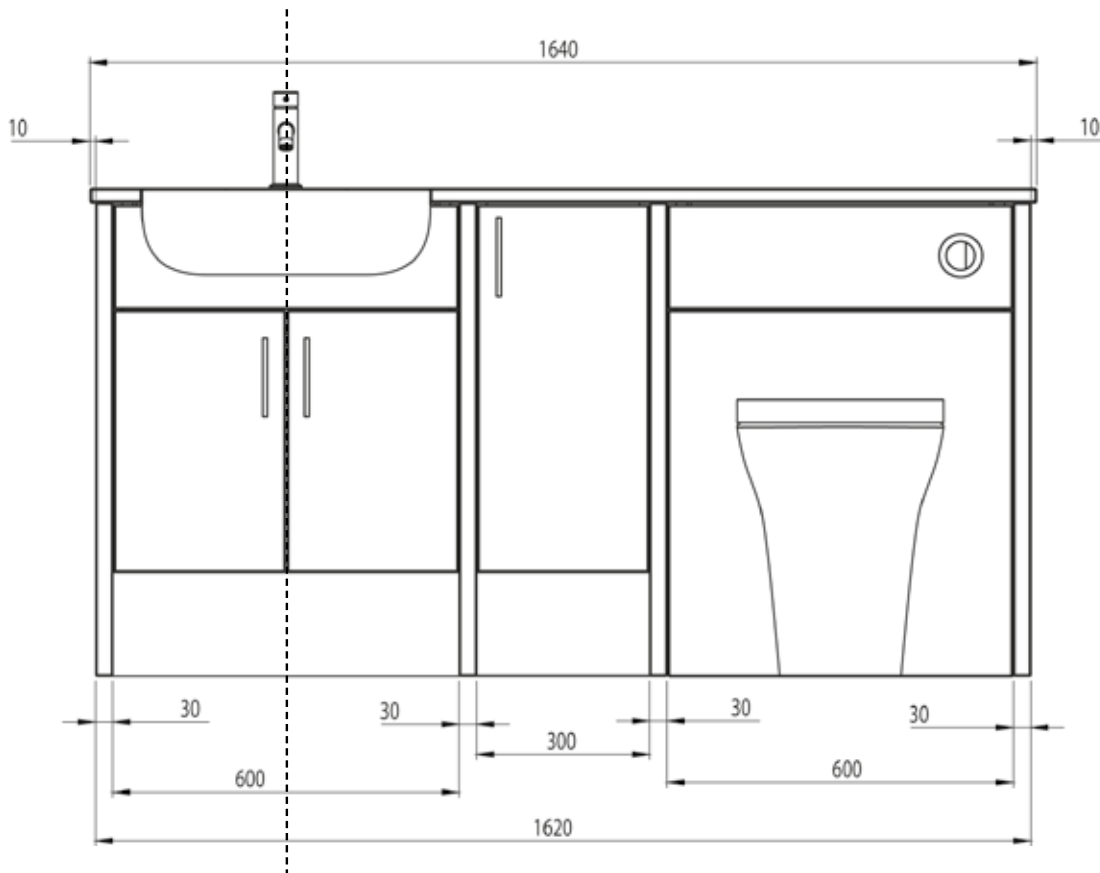

## BASINS WITH INTEGRATED WORKTOPS

Motif and City basins feature integrated worktops that are 1640mm in length and designed to fit on a maximum furniture width of 1620mm, including end panels. This allows 10mm overhang at each end. It is also critical that the basin bowl is positioned centrally on the semi-countertop furniture unit.