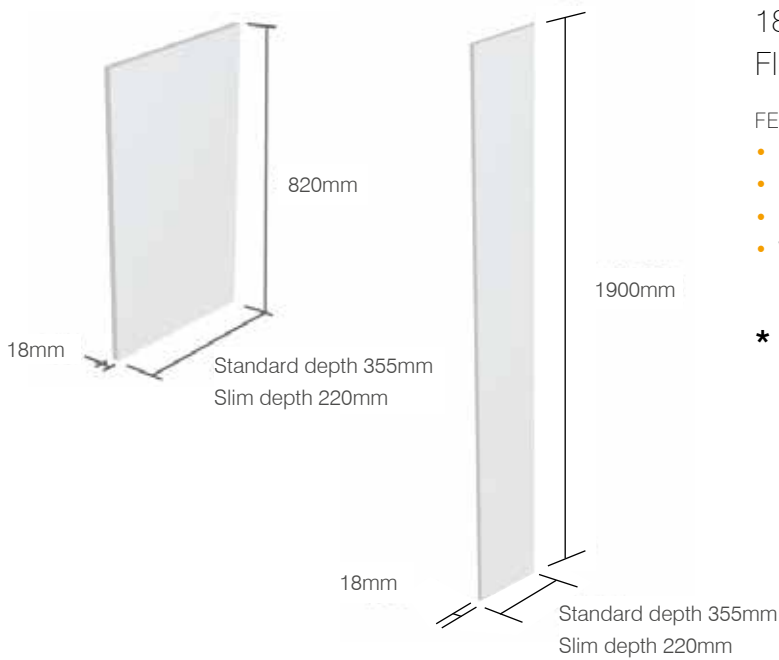

18MM TALL FILLER PANELS

18MM STANDARD / SLIM DEPTH FILLER END PANELS

FEATURES

- Full finished edges.
- Can be cut to suit different installations.
- Use for colour matched end panels.
- When more than one filler panel between units we recommend cutting in half for cost efficiency.

* Burford end panels have feature tongue & groove effect.

18mm Filler Panel	355mm Standard Depth	220mm Slim Depth

	CODE	PRICE	CODE	PRICE
BURFORD				
Juniper Green *	DF3P8.JNP	£80.10	DF2P8.JNP	£68.70
Coniston Blue *	DF3P8.CB	£80.10	DF2P8.CB	£68.70
Derwent Blue *	DF3P8.DB	£80.10	DF2P8.DB	£68.70
Chalk White *	DF3P8.CW	£80.10	DF2P8.CW	£68.70
Mocha *	DF3P8.MC	£80.10	DF2P8.MC	£68.70
Pebble Grey *	DF3P8.PG	£80.10	DF2P8.PG	£68.70
Slate Grey *	DF3P8.SG	£80.10	DF2P8.SG	£68.70
Black *	DF3P8.BLK	£80.10	DF2P8.BLK	£68.70
Terra *	DF3P8.TER	£80.10	DF2P8.TER	£68.70
Dusk Blue *	DF3P8.DSK	£80.10	DF2P8.DSK	£68.70
Sage Green *	DF3P8.SGN	£80.10	DF2P8.SGN	£68.70
Manor Green *	DF3P8.MGN	£80.10	DF2P8.MGN	£68.70

ARUBA				
Juniper Green	F3P8.JNP	£93.40	F2P8.JNP	£57.20
Powder Grey	F3P8.POW	£93.40	F2P8.POW	£57.20
Mussel	F3P8.MSL	£93.40	F2P8.MSL	£57.20
Derwent Blue	F3P8.DB	£93.40	F2P8.DB	£57.20
Gloss Dark Clay	F3P8.GDC	£93.40	F2P8.GDC	£57.20
Oxford Oak	F3P8.OXO	£93.40	F2P8.OXO	£57.20
Coniston Blue	F3P8.CB	£93.40	F2P8.CB	£57.20
Terra	F3P8.TER	£93.40	F2P8.TER	£57.20
White	F3P8.W	£93.40	F2P8.W	£57.20

ELAN				
Black	F3P8.BLK	£93.40	F2P8.BLK	£57.20
Terra	F3P8.TER	£93.40	F2P8.TER	£57.20
Powder Grey	F3P8.POW	£93.40	F2P8.POW	£57.20
Juniper Green	F3P8.JNP	£93.40	F2P8.JNP	£57.20
Coniston Blue	F3P8.CB	£93.40	F2P8.CB	£57.20

18mm Tall Filler Panel	355mm Standard Depth	220mm Slim Depth

	CODE	PRICE	CODE	PRICE
BURFORD				
Juniper Green *	DF3TP19.JNP	£202.00	DF2TP19.JNP	£193.00
Coniston Blue *	DF3TP19.CB	£202.00	DF2TP19.CB	£193.00
Derwent Blue *	DF3TP19.DB	£202.00	DF2TP19.DB	£193.00
Chalk White *	DF3TP19.CW	£202.00	DF2TP19.CW	£193.00
Mocha *	DF3TP19.MC	£202.00	DF2TP19.MC	£193.00
Pebble Grey *	DF3TP19.PG	£202.00	DF2TP19.PG	£193.00
Slate Grey *	DF3TP19.SG	£202.00	DF2TP19.SG	£193.00
Black *	DF3TP19.BLK	£202.00	DF2TP19.BLK	£193.00
Terra *	DF3TP19.TER	£202.00	DF2TP19.TER	£193.00
Dusk Blue *	DF3TP19.DSK	£202.00	DF2TP19.DSK	£193.00
Sage Green *	DF3TP19.SGN	£202.00	DF2TP19.SGN	£193.00
Manor Green *	DF3TP19.MGN	£202.00	DF2TP19.MGN	£193.00

ARUBA				
Juniper Green	F3TP19.JNP	£172.00	F2TP19.JNP	£146.50
Powder Grey	F3TP19.POW	£172.00	F2TP19.POW	£146.50
Mussel	F3TP19.MSL	£172.00	F2TP19.MSL	£146.50
Derwent Blue	F3TP19.DB	£172.00	F2TP19.DB	£146.50
Gloss Dark Clay	F3TP19.GDC	£172.00	F2TP19.GDC	£146.50
Oxford Oak	F3TP19.OXO	£172.00	F2TP19.OXO	£146.50
Coniston Blue	F3TP19.CB	£172.00	F2TP19.CB	£146.50
Terra	F3TP19.TER	£172.00	F2TP19.TER	£146.50
White	F3TP19.W	£172.00	F2TP19.W	£146.50