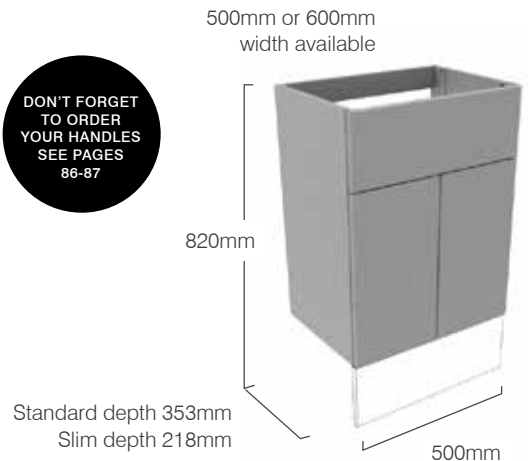

500 & 600MM BASIN UNITS

DON'T FORGET TO ORDER YOUR HANDLES SEE PAGES 86-87

500 & 600MM STANDARD / SLIM DEPTH BASIN UNIT WITH FASCIA DOOR PACK

FEATURES

- Fascia to be cut on site to suit sanitaryware.
- One adjustable shelf.
- Soft close hinges.
- Removable back panel.
- For compatible basins see page 93.
- A plinth is required for this unit - see page 140.

500mm Unit Finish	353mm Standard Depth	218mm Slim Depth

BURFORD STANDARD WC		
Juniper Green	DF3SC5.JNP.XX	DF2SC5.JNP.XX
Coniston Blue	DF3SC5.CB.XX	DF2SC5.CB.XX
Derwent Blue	DF3SC5.DB.XX	DF2SC5.DB.XX
Chalk White	DF3SC5.CW.XX	DF2SC5.CW.XX
Mocha	DF3SC5.MC.XX	DF2SC5.MC.XX
Pebble Grey	DF3SC5.PG.XX	DF2SC5.PG.XX
Slate Grey	DF3SC5.SG.XX	DF2SC5.SG.XX
Black	DF3SC5.BLK.XX	DF2SC5.BLK.XX
Terra	DF3SC5.TER.XX	DF2SC5.TER.XX
Dusk Blue	DF3SC5.DSK.XX	DF2SC5.DSK.XX
Sage Green	DF3SC5.SGN.XX	DF2SC5.SGN.XX
Manor Green	DF3SC5.MGN.XX	DF2SC5.MGN.XX

ARUBA		
Juniper Green	AF3SC5.JNP.XX	AF2SC5.JNP.XX
Powder Grey	AF3SC5.POW.XX	AF2SC5.POW.XX
Mussel	AF3SC5.MSL.XX	AF2SC5.MSL.XX
Derwent Blue	AF3SC5.DB.XX	AF2SC5.DB.XX
Gloss Dark Clay	AF3SC5.GDC.XX	AF2SC5.GDC.XX
Oxford Oak	AF3SC5.OXO.XX	AF2SC5.OXO.XX
Coniston Blue	AF3SC5.CB.XX	AF2SC5.CB.XX
Terra	AF3SC5.TER.XX	AF2SC5.TER.XX
White	AF3SC5.W.XX	AF2SC5.W.XX

ELAN		
Black	EF3SC5.BLK.XX	EF2SC5.BLK.XX
Terra	EF3SC5.TER.XX	EF2SC5.TER.XX
Powder Grey	EF3SC5.POW.XX	EF2SC5.POW.XX
Juniper Green	EF3SC5.JNP.XX	EF2SC5.JNP.XX
Coniston Blue	EF3SC5.CB.XX	EF2SC5.CB.XX

£536.50 each   **£528.50** each

Replace **.XX** with the required carcass colour below

600mm Unit Finish	353mm Standard Depth	218mm Slim Depth

BURFORD STANDARD WC		
Juniper Green	DF3SC6.JNP.XX	DF2SC6.JNP.XX
Coniston Blue	DF3SC6.CB.XX	DF2SC6.CB.XX
Derwent Blue	DF3SC6.DB.XX	DF2SC6.DB.XX
Chalk White	DF3SC6.CW.XX	DF2SC6.CW.XX
Mocha	DF3SC6.MC.XX	DF2SC6.MC.XX
Pebble Grey	DF3SC6.PG.XX	DF2SC6.PG.XX
Slate Grey	DF3SC6.SG.XX	DF2SC6.SG.XX
Black	DF3SC6.BLK.XX	DF2SC6.BLK.XX
Terra	DF3SC6.TER.XX	DF2SC6.TER.XX
Dusk Blue	DF3SC6.DSK.XX	DF2SC6.DSK.XX
Sage Green	DF3SC6.SGN.XX	DF2SC6.SGN.XX
Manor Green	DF3SC6.MGN.XX	DF2SC6.MGN.XX

ARUBA		
Juniper Green	AF3SC6.JNP.XX	AF2SC6.JNP.XX
Powder Grey	AF3SC6.POW.XX	AF2SC6.POW.XX
Mussel	AF3SC6.MSL.XX	AF2SC6.MSL.XX
Derwent Blue	AF3SC6.DB.XX	AF2SC6.DB.XX
Gloss Dark Clay	AF3SC6.GDC.XX	AF2SC6.GDC.XX
Oxford Oak	AF3SC6.OXO.XX	AF2SC6.OXO.XX
Coniston Blue	AF3SC6.CB.XX	AF2SC6.CB.XX
Terra	AF3SC6.TER.XX	AF2SC6.TER.XX
White	AF3SC6.W.XX	AF2SC6.W.XX

ELAN		
Black	EF3SC6.BLK.XX	EF2SC6.BLK.XX
Terra	EF3SC6.TER.XX	EF2SC6.TER.XX
Powder Grey	EF3SC6.POW.XX	EF2SC6.POW.XX
Juniper Green	EF3SC6.JNP.XX	EF2SC6.JNP.XX
Coniston Blue	EF3SC6.CB.XX	EF2SC6.CB.XX

£536.50 each   **£528.50** each

Replace **.XX** with the required carcass colour below

END PANELS REQUIRED

Exposed carcass sides are covered by using colour matched end panels which will be required to complete your fitted furniture run. See pages 136-139 for panel options.

PLINTH REQUIRED