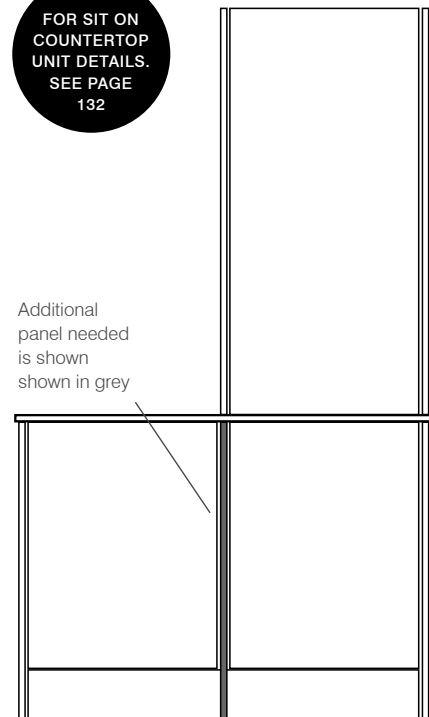

FEATURES

- Panels required to finish both sides of the countertop sit on unit
- Slim depth panels only to match countertop sit on unit
- If used above a run of furniture - panels must be used between base units to achieve lineup of panels – see diagram below

* Burford end panels have feature tongue & groove effect.

FOR SIT ON
COUNTERTOP
UNIT DETAILS.
SEE PAGE
132