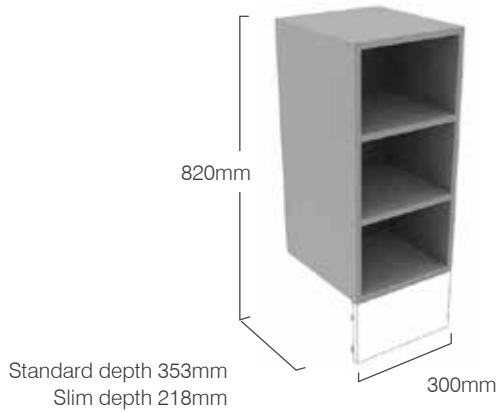

300MM TRIPLE DRAWER UNITS

300MM SHELF STORAGE UNIT

DON'T FORGET TO ORDER YOUR HANDLES SEE PAGES 86-87

FEATURES

- Soft close drawers.
- Fascias easily aligned.
- A plinth is required for this unit - see page 140.

FEATURES

- Can be cut down to suit odd size spaces in furniture run.
- Supplied for self assembly.
- A plinth is required for this unit - see page 140.

* These products have plain fronted fascia packs.

300mm Unit Finish	353mm Standard Depth
BURFORD	
Juniper Green *	DF33DR.JNP.XX
Coniston Blue *	DF33DR.CB.XX
Derwent Blue *	DF33DR.DB.XX
Chalk White *	DF33DR.CW.XX
Mocha *	DF33DR.MC.XX
Pebble Grey *	DF33DR.PG.XX
Slate Grey *	DF33DR.SG.XX
Black *	DF33DR.BLK.XX
Terra *	DF33DR.TER.XX
Dusk Blue *	DF33DR.DSK.XX
Sage Green *	DF33DR.SGN.XX
Manor Green *	DF33DR.MGN.XX

ARUBA	
Juniper Green	AF33DR.JNP.XX
Powder Grey	AF33DR.POW.XX
Mussel	AF33DR.MSL.XX
Derwent Blue	AF33DR.DB.XX
Gloss Dark Clay	AF33DR.GDC.XX
Oxford Oak	AF33DR.OXO.XX
Coniston Blue	AF33DR.CB.XX
Terra	AF33DR.TER.XX
White	AF33DR.W.XX

ELAN	
Black	EF33DR.BLK.XX
Terra	EF33DR.TER.XX
Powder Grey	EF33DR.POW.XX
Juniper Green	EF33DR.JNP.XX
Coniston Blue	EF33DR.CB.XX

£681.60 each

Replace **.XX** with the required carcass colour below

300mm Unit Finish	353mm Standard Depth	218mm Slim Depth
SHELF STORAGE UNIT		
Graphite	F3SS3.D	F2SS3.D
Natural Oak	F3SS3.OK	F2SS3.OK
White	F3SS3.W	F2SS3.W
£207.00 each		£183.00 each

END PANELS REQUIRED

Exposed carcass sides are covered by using colour matched end panels which will be required to complete your fitted furniture run. See pages 136-139 for panel options.

PLINTH REQUIRED

Most freestanding units require a colour matched plinth to be installed to cover any pipework underneath the units. See pages 140 for plinth options.