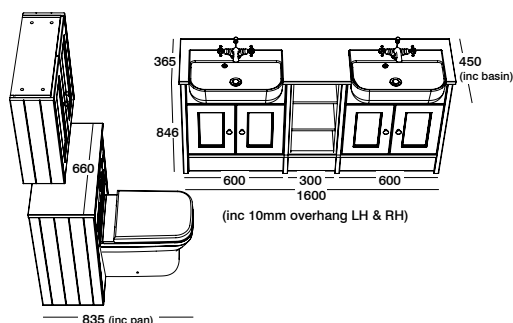

CREATE THIS LOOK

Want to recreate this look for your new bathroom?

This page shows a helpful floor plan and useful list of items used to design this timeless bathroom.

We offer a free colour swatch service. See page 153 for details.