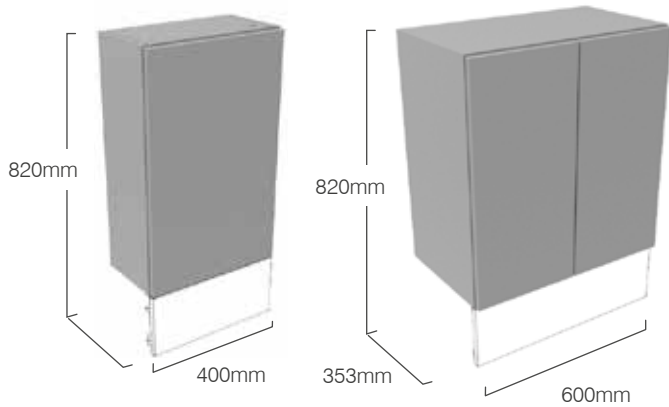

400 & 600MM FLOOR CUPBOARDS

Standard depth 353mm
Slim depth 218mm

400 & 600MM STANDARD / SLIM DEPTH FLOOR CUPBOARD WITH FASCIA DOOR PACK

FEATURES

- Soft close hinges.
- One adjustable shelf.
- 400mm unit has reversible door.
- 600mm unit only available in standard depth
- A plinth is required for this unit - see pages 140.

DON'T FORGET TO ORDER YOUR HANDLES SEE PAGES 86-87

400mm Unit Finish	353mm Standard Depth	218mm Slim Depth

BURFORD		
Juniper Green	DF3FC4.JNP.XX	DF2FC4.JNP.XX
Coniston Blue	DF3FC4.CB.XX	DF2FC4.CB.XX
Derwent Blue	DF3FC4.DB.XX	DF2FC4.DB.XX
Chalk White	DF3FC4.CW.XX	DF2FC4.CW.XX
Mocha	DF3FC4.MC.XX	DF2FC4.MC.XX
Pebble Grey	DF3FC4.PG.XX	DF2FC4.PG.XX
Slate Grey	DF3FC4.SG.XX	DF2FC4.SG.XX
Black	DF3FC4.BLK.XX	DF2FC4.BLK.XX
Terra	DF3FC4.TER.XX	DF2FC4.TER.XX
Dusk Blue	DF3FC4.DSK.XX	DF2FC4.DSK.XX
Sage Green	DF3FC4.SGN.XX	DF2FC4.SGN.XX
Manor Green	DF3FC4.MGN.XX	DF2FC4.MGN.XX

ARUBA		
Juniper Green	AF3FC4.JNP.XX	AF2FC4.JNP.XX
Powder Grey	AF3FC4.POW.XX	AF2FC4.POW.XX
Mussel	AF3FC4.MSL.XX	AF2FC4.MSL.XX
Derwent Blue	AF3FC4.DB.XX	AF2FC4.DB.XX
Gloss Dark Clay	AF3FC4.GDC.XX	AF2FC4.GDC.XX
Oxford Oak	AF3FC4.OXO.XX	AF2FC4.OXO.XX
Coniston Blue	AF3FC4.CB.XX	AF2FC4.CB.XX
Terra	AF3FC4.TER.XX	AF2FC4.TER.XX
White	AF3FC4.W.XX	AF2FC4.W.XX

ELAN		
Black	EF3FC4.BLK.XX	EF2FC4.BLK.XX
Terra	EF3FC4.TER.XX	EF2FC4.TER.XX
Powder Grey	EF3FC4.POW.XX	EF2FC4.POW.XX
Juniper Green	EF3FC4.JNP.XX	EF2FC4.JNP.XX
Coniston Blue	EF3FC4.CB.XX	EF2FC4.CB.XX

£410.40 each

£361.40 each

Replace **.XX** with the required carcass colour below

600mm Unit Finish	353mm Standard Depth

BURFORD	
Juniper Green	DF3FC6.JNP.XX
Coniston Blue	DF3FC6.CB.XX
Derwent Blue	DF3FC6.DB.XX
Chalk White	DF3FC6.CW.XX
Mocha	DF3FC6.MC.XX
Pebble Grey	DF3FC6.PG.XX
Slate Grey	DF3FC6.SG.XX
Black	DF3FC6.BLK.XX
Terra	DF3FC6.TER.XX
Dusk Blue	DF3FC6.DSK.XX
Sage Green	DF3FC6.SGN.XX
Manor Green	DF3FC6.MGN.XX

ARUBA	
Juniper Green	AF3FC6.JNP.XX
Powder Grey	AF3FC6.POW.XX
Mussel	AF3FC6.MSL.XX
Derwent Blue	AF3FC6.DB.XX
Gloss Dark Clay	AF3FC6.GDC.XX
Oxford Oak	AF3FC6.OXO.XX
Coniston Blue	AF3FC6.CB.XX
Terra	AF3FC6.TER.XX
White	AF3FC6.W.XX

ELAN	
Black	EF3FC6.BLK.XX
Terra	EF3FC6.TER.XX
Powder Grey	EF3FC6.POW.XX
Juniper Green	EF3FC6.JNP.XX
Coniston Blue	EF3FC6.CB.XX

£525.00 each

Replace **.XX** with the required carcass colour below

Exposed carcass sides are covered by using colour matched end panels which will be required to complete your fitted furniture run. See pages 136-139 for panel options.

Most freestanding units require a colour matched plinth to be installed to cover any pipework underneath the units. See pages 140 for plinth options.