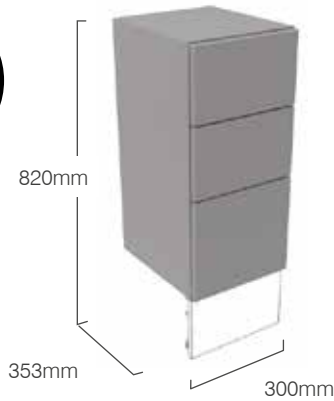

300MM TRIPLE DRAWER UNITS

300MM SHELF STORAGE UNIT

DON'T FORGET TO ORDER YOUR HANDLES SEE PAGES 86-87

FEATURES

- Soft close drawers.
- Fascias easily aligned.
- A plinth is required for this unit - see page 140.

FEATURES

- Can be cut down to suit odd size spaces in furniture run.
- Supplied for self assembly.
- A plinth is required for this unit - see page 140.

* These products have plain fronted fascia packs.

300mm Unit Finish	353mm Standard Depth
BURFORD	
Juniper Green *	DF33DR.JNP.XX
Coniston Blue *	DF33DR.CB.XX
Derwent Blue *	DF33DR.DB.XX
Chalk White *	DF33DR.CW.XX
Mocha *	DF33DR.MC.XX
Pebble Grey *	DF33DR.PG.XX
Slate Grey *	DF33DR.SG.XX
Black *	DF33DR.BLK.XX
Terra *	DF33DR.TER.XX
Dusk Blue *	DF33DR.DSK.XX
Sage Green *	DF33DR.SGN.XX
Manor Green *	DF33DR.MGN.XX

ARUBA	
Juniper Green	AF33DR.JNP.XX
Powder Grey	AF33DR.POW.XX
Mussel	AF33DR.MSL.XX
Derwent Blue	AF33DR.DB.XX
Gloss Dark Clay	AF33DR.GDC.XX
Oxford Oak	AF33DR.OXO.XX
Coniston Blue	AF33DR.CB.XX
Terra	AF33DR.TER.XX
White	AF33DR.W.XX

ELAN	
Black	EF33DR.BLK.XX
Terra	EF33DR.TER.XX
Powder Grey	EF33DR.POW.XX
Juniper Green	EF33DR.JNP.XX
Coniston Blue	EF33DR.CB.XX

£681.60 each

Replace **.XX** with the required carcass colour below

300mm Unit Finish	353mm Standard Depth	218mm Slim Depth
SHELF STORAGE UNIT		
Graphite	F3SS3.D	F2SS3.D
Natural Oak	F3SS3.OK	F2SS3.OK
White	F3SS3.W	F2SS3.W
£207.00 each		£183.00 each

END PANELS REQUIRED

Exposed carcass sides are covered by using colour matched end panels which will be required to complete your fitted furniture run. See pages 136-139 for panel options.

PLINTH REQUIRED

Most freestanding units require a colour matched plinth to be installed to cover any pipework underneath the units. See pages 140 for plinth options.