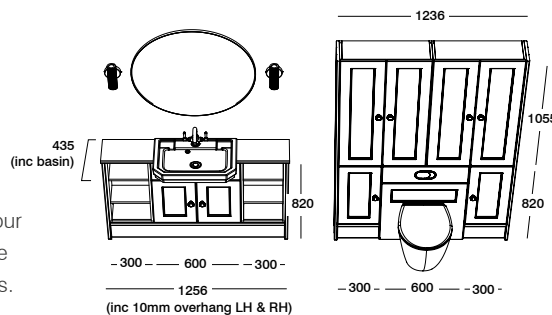

CREATE THIS LOOK

Want to recreate this look for your new bathroom?

This page shows a helpful floor plan and useful list of items used to design this timeless bathroom.

We offer a free colour swatch service. See page 153 for details.