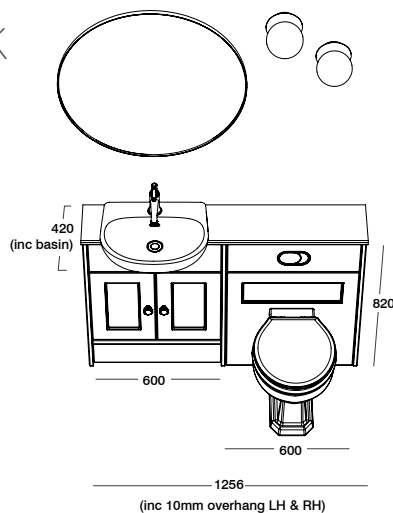

600MM BACK TO WALL UNIT: **DF3BW6.BLK.D**
600MM SEMI-COUNTERTOP UNIT: **DF3SC6.BLK.D**
INTERIOR CARCASS: **Graphite**
1000MM PLINTH: **FPL10.BLK**
END PANELS x3: **F3P8.BLK**
1280MM CARRARA WORKTOP: **F3W12A.CA**
PARADIGM BACK TO WALL PAN & SEAT: **PCHBWPAN/DC14030**
PARADIGM SEMI-COUNTERTOP BASIN: **DC14029**
KESWICK BASIN MIXER: **T322504**
TOLEDO KNOB x2: **FHTOLHAN.A**
LINK MIRROR: **LKM60C**
OVAL BRUSHED BRASS FLUSH BUTTON: **TR9041**

WALL TILES: capietra.com
FLOOR TILES: capietra.com