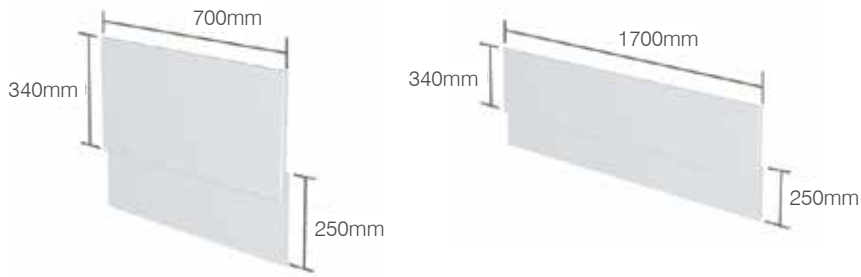

BATH PANELS & CORNER POSTS

700MM & 1700MM BATH PANELS

FEATURES

- Nominal height from underside of bath to floor 520mm, this gives plinth height of 180mm to match furniture.
- Plinth can be screwed to panel from rear.
- Maximum height 570mm.

Bath Panel Finish	700mm Bath Panel	1700mm Bath Panel
BURFORD	CODE	CODE
Juniper Green	FBP7.JNP	FBP17.JNP
Coniston Blue	FBP7.CB	FBP17.CB
Derwent Blue	FBP7.DB	FBP17.DB
Chalk White	FBP7.CW	FBP17.CW
Mocha	FBP7.MC	FBP17.MC
Pebble Grey	FBP7.PG	FBP17.PG
Slate Grey	FBP7.SG	FBP17.SG
Black	FBP7.BLK	FBP17.BLK
Terra	FBP7.TER	FBP17.TER
Dusk Blue	FBP7.DSK	FBP17.DSK
Sage Green	FBP7.SGN	FBP17.SGN
Manor Green	FBP7.MGN	FBP17.MGN
ARUBA		
Juniper Green	FBP7.JNP	FBP17.JNP
Powder Grey	FBP7.POW	FBP17.POW
Mussel	FBP7.MSL	FBP17.MSL
Derwent Blue	FBP7.DB	FBP17.DB
Gloss Dark Clay	FBP7.GDC	FBP17.GDC
Oxford Oak	FBP7.OXO	FBP17.OXO
Coniston Blue	FBP7.CB	FBP17.CB
Terra	FBP7.TER	FBP17.TER
White	FBP7.W	FBP17.W
ELAN		
Black	FBP7.BLK	FBP17.BLK
Terra	FBP7.TER	FBP17.TER
Powder Grey	FBP7.POW	FBP17.POW
Juniper Green	FBP7.JNP	FBP17.JNP
Coniston Blue	FBP7.CB	FBP17.CB
£140.50 each		£351.00 each

Bath Panel Corner Posts	Finish	Code
CORNER POSTS		
- Use on ends of bath panels to increase length of panel - from 1700mm to 17500mm, 1800mm etc to suit different bath sizes. - Allows neat joint between front and end panels. - Cut to height of bath.	Juniper Green Powder Grey Black Coniston Blue Derwent Blue Mussel Chalk White Mocha Pebble Grey Slate Grey Gloss Dark Clay White Terra Dusk Blue Sage Green Manor Green	FBBCP6.JNP FBBCP6.POW FBBCP6.BLK FBBCP6.CB FBBCP6.DB FBBCP6.MSL FBBCP6.CW FBBCP6.MC FBBCP6.PG FBBCP6.SG FBBCP6.GDC FBBCP6.W FBBCP6.TER FBBCP6.DSK FBBCP6.SGN FBBCP6.MGN
£88.50 each