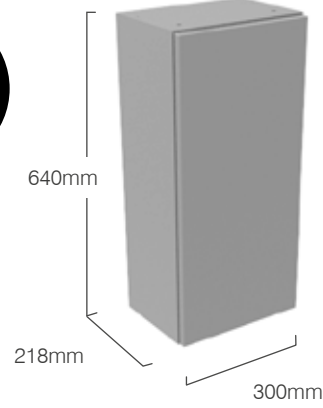

### FEATURES

- Soft close hinges.
- Reversible door.
- Two glass shelves.
- Concealed hangers.

300mm Unit Finish	218mm Slim Depth
-------------------	------------------

BURFORD	
Juniper Green	DF2WC3.JNP. <b>XX</b>
Coniston Blue	DF2WC3.CB. <b>XX</b>
Derwent Blue	DF2WC3.DB. <b>XX</b>
Chalk White	DF2WC3.CW. <b>XX</b>
Mocha	DF2WC3.MC. <b>XX</b>
Pebble Grey	DF2WC3.PG. <b>XX</b>
Slate Grey	DF2WC3.SG. <b>XX</b>
Black	DF2WC3.BLK. <b>XX</b>
Terra	DF2WC3.TER. <b>XX</b>
Dusk Blue	DF2WC3.DSK. <b>XX</b>
Sage Green	DF2WC3.SGN. <b>XX</b>
Manor Green	DF2WC3.MGN. <b>XX</b>