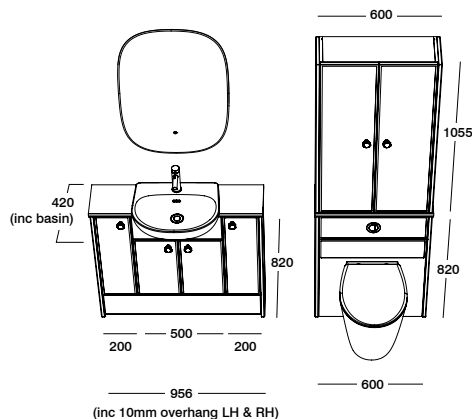

CREATE THIS LOOK

Want to recreate this look for your new bathroom?

This page shows a helpful floor plan and useful list of items used to design this timeless bathroom.

We offer a free colour swatch service. See page 153 for details.