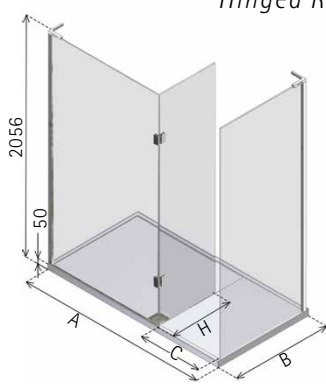

*With Hinged Return Only

BOUTIQUE PANEL WITH RETURN AND SIDE PANEL - INTEGRATED TRAY

NWCC

LH ENTRANCE

RH ENTRANCE

*RH Entrance
Fixed Return*

*RH Entrance
Hinged Return*

- Stunningly minimal, with no brace bars required when using Fixed Return
- Fixed return as Standard. For Hinged Return with Brace Bar add suffix 'H' to code and surcharge of £412 ex VAT
- Unique integration of Panels into Shower Tray for frameless join and easier cleaning
- LH/RH Entrance, please specify
- 8mm and 10mm Safety Glass (EN12150-1). Matki Glass Guard Easy Clean protection included
- Integrated 50mm Shower Tray with fast flow waste included, see page 41
- Shower Tray also available in Matt White with DIN51097 A Anti Slip Rating
- Optional Raised Tray with cover panel in white only. For Raised Tray add 100mm to overall height and surcharge of £102 ex VAT
- For Integrated Brassware including Shower Mixer, Deluge Head, Hand Shower and Slide Rail, see page 38 and add 'B' to the end of the code and surcharge of £1,238 ex VAT
- Installation by Matki Installations £604.00 ex VAT - excludes shower tray installation