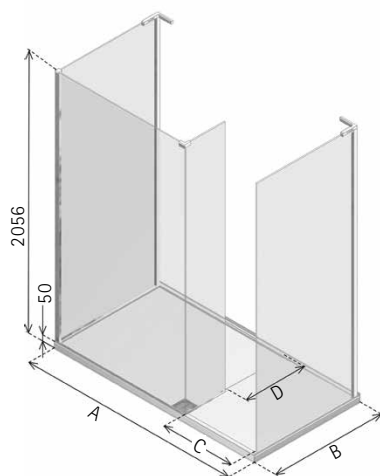

BOUTIQUE THREE-SIDED SURROUND - INTEGRATED TRAY

*RH Entrance
Fixed Return*