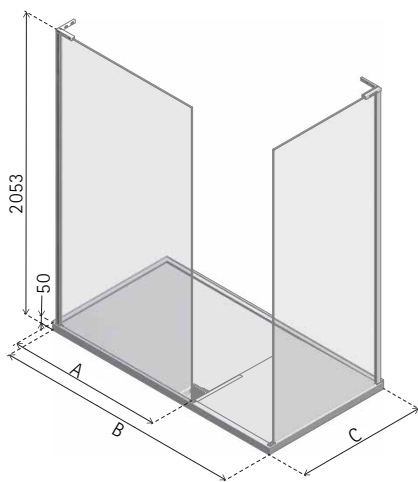

DIMENSIONS (MM)			PRICES	
MODEL	A	B X C	PRICE (EX. VAT)	PRICE (INC. VAT)
NWPR1580	905-920	1500 X 800	£1,082.00	£1,298.40
NWPR1590	905-920	1500 X 900	£1,086.00	£1,303.20
NWPR1780	1055-1070	1700 X 800	£1,162.00	£1,394.40
NWPR1790	1055-1070	1700 X 900	£1,174.00	£1,408.80

DIMENSIONS (MM)		PRICES	
MODEL	A	PRICE (EX. VAT)	PRICE (INC. VAT)
ACP1200	1250 MAX	£1,006.00	£1,207.20

BOUTIQUE PANEL AND SIDE PANEL - INTEGRATED TRAY

NWPC

LH ENTRANCE

RH ENTRANCE

RH Entrance

- Stunningly minimal with no Brace Bars required
- **LH/RH Entrance, please specify**
- Integrated 50mm Shower Tray with fast flow waste included, see page 41
- Shower Tray also available in Matt White with DIN51097 A Anti Slip Rating
- 10mm Safety Glass (EN12150-1). Matki Glass Guard Easy Clean protection included
- Fast Flow Shower waste with polished Stainless Steel grill included
- **Optional Raised Tray with cover panel in white only. For Raised Tray add 100mm to overall height and add £102 ex VAT to price**
- **For Integrated Brassware including Shower Mixer, Deluge Head, Hand Shower and Slide Rail please see page 38 and add 'B' to the end of the code and surcharge of £1,238 ex VAT**
- Installation by Matki Installations £525.00 ex VAT – excludes shower tray installation

DIMENSIONS (MM) PRICES

MODEL	A	B X C	PRICE (EX. VAT)	PRICE (INC. VAT)
NWPC1580	905-920	1500 X 800	£1,735.00	£2,082.00
NWPC1590	905-920	1500 X 900	£1,757.00	£2,108.40
NWPC1780	1055-1070	1700 X 800	£1,815.00	£2,178.00
NWPC1790	1055-1070	1700 X 900	£1,845.00	£2,214.00