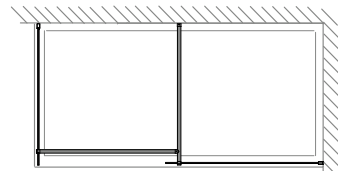

BOUTIQUE PANEL AND SIDE PANEL - INTEGRATED TRAY

- Stunningly minimal with no Brace Bars required
- **LH/RH Entrance, please specify**
- Integrated 50mm Shower Tray with fast flow waste included, see page 41
- Shower Tray also available in Matt White with DIN51097 A Anti Slip Rating
- 10mm Safety Glass (EN12150-1). Matki Glass Guard Easy Clean protection included
- Fast Flow Shower waste with polished Stainless Steel grill included
- **Optional Raised Tray with cover panel in white only. For Raised Tray add 100mm to overall height and add £102 ex VAT to price**
- **For Integrated Brassware including Shower Mixer, Deluge Head, Hand Shower and Slide Rail please see page 38 and add 'B' to the end of the code and surcharge of £1,238 ex VAT**
- Installation by Matki Installations £525.00 ex VAT – excludes shower tray installation

DIMENSIONS (MM) PRICES

MODEL	A	B X C	PRICE (EX. VAT)	PRICE (INC. VAT)
NWPC1580	905-920	1500 X 800	£1,735.00	£2,082.00
NWPC1590	905-920	1500 X 900	£1,757.00	£2,108.40
NWPC1780	1055-1070	1700 X 800	£1,815.00	£2,178.00
NWPC1790	1055-1070	1700 X 900	£1,845.00	£2,214.00

MATKI-ONE PANEL AND SIDE PANEL QD

MOWW

- 8mm Safety Glass (EN12150-1)
- Matki Glass Guard Easy Clean protection included
- Silver Frame with Chrome Disc details as Standard
- **For Special Colour combinations and Bespoke sizes, see page 67**
- Installation on Shower Tray or Wet Room Floor
- **Additional size combinations can be ordered from all available MOWP and MOWPFE panel sizes, please order MOWWBES stating two MOWP or MOWPFE codes, summing the prices of each panel**
- T-Bar is adjustable to maximum 1000mm projection from wall and maximum 900mm distance between panels
- Installation by Matki Installations £525.00 ex VAT

DIMENSIONS (MM) PRICES