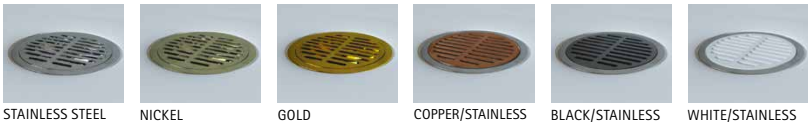

High-flow shower waste with Chrome flange and Stainless Steel grill as standard, see alternative finishes below and quote on order adding a supplement of £34 excluding VAT for these finishes.

WASTE COVER FINISH OPTIONS FOR UNIVERSAL LINEAR: