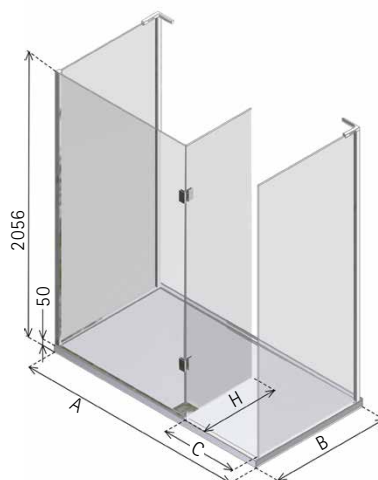

*RH Entrance
Hinged Return*

- Stunningly minimal, with no brace bars required when using Fixed Return
 - Fixed return as Standard. For Hinged Return with Brace Bar add suffix 'H' to code and surcharge of £412 ex VAT
 - Unique integration of Panels into Shower Tray for frameless join and easier cleaning
 - LH/RH Entrance, please specify
 - 8mm and 10mm Safety Glass (EN12150-1)
 - Matki Glass Guard Easy Clean protection included
 - Integrated 50mm Shower Tray with fast flow waste included, see page 41
 - Shower Tray also available in Matt White with DIN51097 A Anti Slip Rating
 - Optional Raised Tray with cover panel in white only. For Raised Tray add 100mm to overall height and surcharge of £143 ex VAT
 - For Integrated Brassware including Shower Mixer, Deluge Head, Hand Shower and Slide Rail, see page 38 and add 'B' to the end of the code and surcharge of £1,238 ex VAT
- Installation by Matki Installations £683.00 ex VAT - excludes shower tray installation