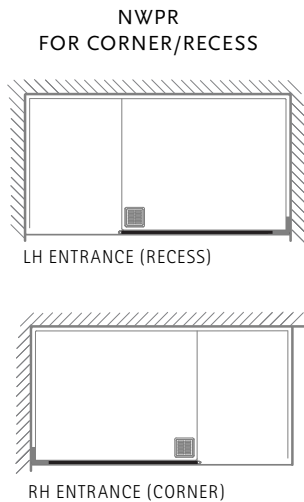

BOUTIQUE SINGLE PANEL - INTEGRATED TRAY

RH Entrance