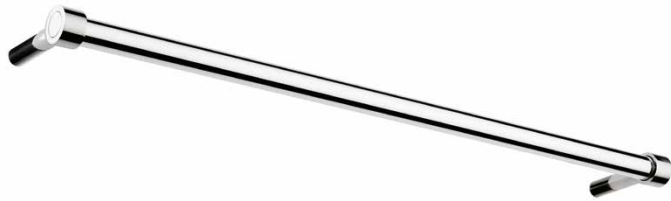

MATKI-ONE PANEL MOUNTED TOWEL RAIL