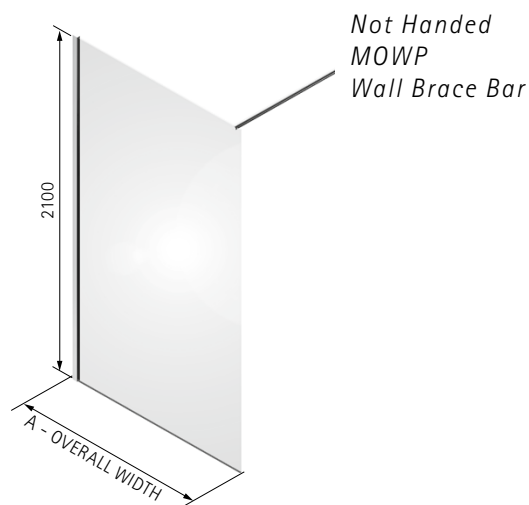

DIMENSIONS (MM)					PRICES		
FOR WET ROOM OR ALTERNATIVE SHOWER TRAY							
MODEL	A	B	C	D	E	PRICE (EX. VAT)	PRICE (INC. VAT)

MOC800	770-790	770-790	450	210-230	512-532	£1,427.00	£1,712.40
MOC900	870-890	870-890	460	310-330	584-604	£1,496.00	£1,795.20
MOC1080	970-990	770-790	450	410-430	512-532	£1,526.00	£1,831.20
MOC1090	970-990	864-884	460	410-430	584-604	£1,559.00	£1,870.80
MOC1280	1170-1190	770-790	450	610-630	512-532	£1,551.00	£1,861.20
MOC1290	1170-1190	864-884	460	610-630	584-604	£1,607.00	£1,928.40
MOC1590	1470-1490	864-884	460	910-930	584-604	£1,696.00	£2,035.20

MATKI-ONE WET ROOM PANEL WITH WALL BRACE BAR (MOWP) OR CEILING BRACE BAR (MOWV)

MOWP
WALL BRACE

MOWV
CEILING BRACE

- 8mm Safety Glass (EN12150-1)
- Matki Glass Guard Easy Clean protection included
- Silver Frame as Standard with Chrome Disc Detail on Wall Brace Version
- **For Special Colour combinations and Bespoke sizes, see page 67**
- Ceiling brace, maximum standard height 2500mm up to 3000mm available to order with surcharge of £90 excluding VAT
- Wall brace 1000mm or to special order 1500mm with surcharge of £34 excluding VAT
- See page 23 for image of Ceiling brace bar