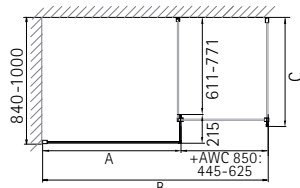

AWLC

- LH/RH Corner, please specify
- 8mm and 10mm Safety Glass (EN12150-1)
- Matki Glass Guard Easy Clean protection included
- High-lustre anodised Aluminium frame with Chrome finish
- For Installation on wet room floor or Matki Floor, see page 80
- Installation by Matki Installations £604.00 ex VAT