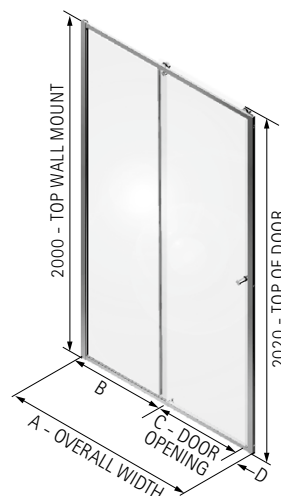

RADIANCE SLIDER - INTEGRATED TRAY

- LH/RH entrance, please specify
- 8mm Safety Glass (EN12150-1). Matki Glass Guard Easy Clean protection included
- Low profile top track with smooth action and soft closure
- High-lustre anodised Aluminium frame with Chrome finish
- Integrated 50mm Shower Tray with tiling upstands on wall sides and fast flow waste included
- Shower Tray also available in Matt White with DIN51097 A Anti Slip Rating
- Optional Raised tray with Front Cover Panel in White only, adds 100mm to height. Add £66 excluding VAT to price. Add "Raised" after model number when ordering

MATKI-ONE SLIDER

- 8mm Safety Glass (EN12150-1)
- Matki Glass Guard Easy Clean protection included
- Installation on wet room floor or tray, see page 78-81 for recommended Matki Trays
- Cylinder Handle, Silver Frames, Chrome Details as Standard
- For Special Colour combinations see page 67
- Installation by Matki Installations £525.00 ex VAT

DIMENSIONS (MM)

PRICES

MODEL	A	B	C	D	PRICE (EX. VAT)	PRICE (INC. VAT)
NRXS1280	1200	800	1146-1184	465	£1,308.00	£1,569.60
NRXS1290	1200	900	1146-1184	465	£1,357.00	£1,628.40
NRXS1480	1400	800	1346-1384	565	£1,409.00	£1,690.80
NRXS1490	1400	900	1346-1384	565	£1,452.00	£1,742.40

Installation by Matki Installations £525.00 ex VAT - excludes shower tray installation

DIMENSIONS (MM)

PRICES