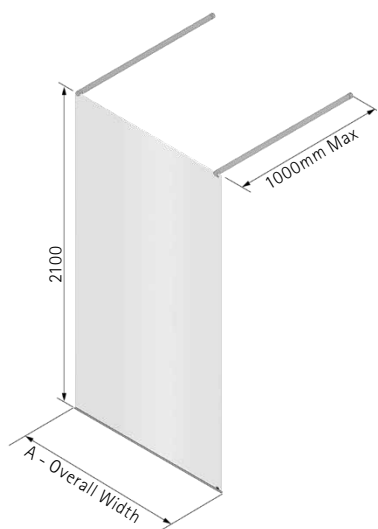

Not Handed

- 8mm Safety Glass (EN12150-1)
- Matki Glass Guard Easy Clean protection included
- Silver wall braces with Chrome Disc details as Standard
- For Special Colour combinations and Bespoke Sizes, see page 67
- Wall braces adjustable up to 1000mm
- Installation on shower tray or wet room floor
- Hinge panels can be added to both sides if required at additional charge of £848 ex VAT, please add HP to end of MOWT code
- Special Framed Effect Glass priced on application
- Installation by Matki Installations £447.00 ex VAT

DIMENSIONS (MM)

PRICES

MODEL	A	PRICE (EX. VAT)	PRICE (INC. VAT)
MOWT900	860	£528.00	£633.60
MOWT1000	950	£548.00	£657.60
MOWT1100	1050	£564.00	£676.80
MOWT1200	1150	£579.00	£694.80
MOWT1400	1350	£608.00	£729.60
MOWT1500	1450	£638.00	£795.60