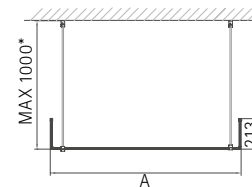

MATKI-ONE TWIN ENTRANCE PANEL

Not Handed

- 8mm Safety Glass (EN12150-1)
- Matki Glass Guard Easy Clean protection included
- Silver wall braces with Chrome Disc details as Standard
- For Special Colour combinations and Bespoke Sizes, see page 67
- Wall braces adjustable up to 1000mm
- Installation on shower tray or wet room floor
- Hinge panels can be added to both sides if required at additional charge of £848 ex VAT, please add HP to end of MOWT code
- Special Framed Effect Glass priced on application
- Installation by Matki Installations £447.00 ex VAT

DIMENSIONS (MM)

PRICES

MODEL	A	PRICE (EX. VAT)	PRICE (INC. VAT)
MOWT900	860	£528.00	£633.60
MOWT1000	950	£548.00	£657.60
MOWT1100	1050	£564.00	£676.80
MOWT1200	1150	£579.00	£694.80
MOWT1400	1350	£608.00	£729.60
MOWT1500	1450	£638.00	£795.60

TWIN ENTRANCE PANEL WITH FIXED RETURNS

AWT

Not Handed

- 8mm and 10mm Safety Glass (EN12150-1)
- Matki Glass Guard Easy Clean protection included
- Silver/Chrome finish wall braces and fittings
- Special oversized brace bars are available on request
- Installation on a shower tray or wet room floor
- Installation by Matki Installations £604.00 ex VAT

DIMENSIONS (MM)

PRICES

MODEL	A	PRICE (EX. VAT)	PRICE (INC. VAT)
AWT900	847	£729.00	£874.80
AWT1200	1147	£792.00	£950.40
AWT1500	1447	£881.00	£1,057.20