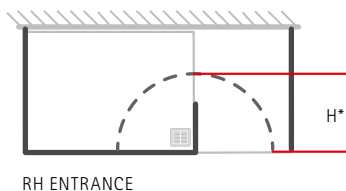

BOUTIQUE THREE-SIDED SURROUND - INTEGRATED TRAY

*RH Entrance
Fixed Return*