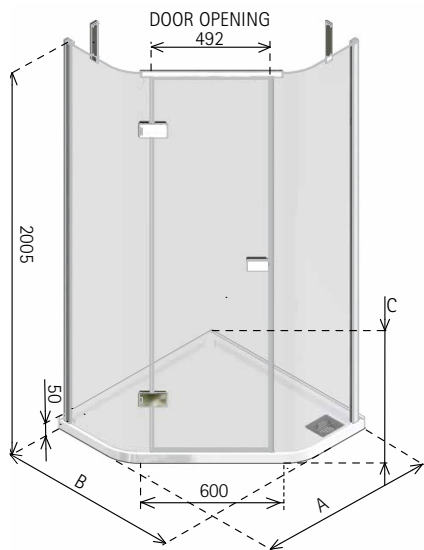

ILLUSION QUINTESSE - INTEGRATED TRAY

LH Hinge

- LH/RH Hinge for Corner Installation, please specify. LH/RH Corner for Offset Corner, please specify
- 8mm Safety Glass Door, 6mm Safety Glass Curved Panels (EN12150-1)
- Matki Glass Guard Easy Clean protection included
- Frame: Aluminium and Mirror Polished Stainless Steel
- Handle: Soft Return/Traditional, see page 5
- Integrated Tray with Glass Channel for watertight seal without silicon, see page 6
- Shower Tray also available in Matt White with DIN51097 A Anti Slip Rating
- Fastflow Shower Waste with Stainless Steel Grill included
- Optional raised tray version available, supplied with adjustable legs and front cover panel in white only. Raised tray adds 100mm to height. Add £98.00 excluding VAT to price
- Installation by Matki Installations £604.00 ex VAT – excludes shower tray installation

DIMENSIONS (MM)				PRICES	
MODEL	A	B	C	PRICE (EX. VAT)	PRICE (INC. VAT)
IQT900	900	900	892	£1,859.00	£2,230.80
IQT1000	1000	1000	1033	£1,938.00	£2,325.60
IQT1080	1000	800	892	£1,900.00	£2,280.00
IQT1280	1200	800	1033	£2,052.00	£2,462.40
IQT1290	1200	900	1104	£2,110.00	£2,532.00
IQT1490	1400	900	1245	£2,206.00	£2,647.20