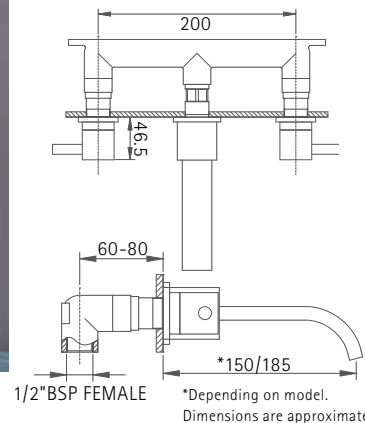

- Elixir Wall Mounted three hole basin filler
- Choice of 150mm or 185mm spout
- Fitted with spray aerator
- Solid Brass in a Chrome finish

PRICE

MODEL	PRICE (EX. VAT)	PRICE (INC. VAT)
EXW5	£263.00	£315.60