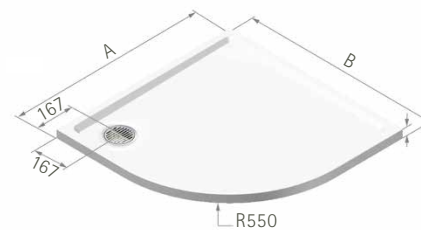

UNIVERSAL 40 CURVED