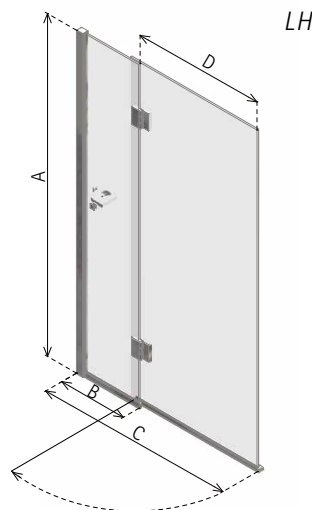

- LH/RH, please specify
- 8mm Safety Glass (EN12150-1)
- Matki Glass Guard Easy Clean protection included
- High-lustre anodised Aluminium frame with Chrome finish
- Swings outwards through 90° from fixed panel for ease of access
- Designed for flat top baths
- Drip channel minimises drips when opening screen
- Installation by Matki Installations £447.00 ex VAT

DIMENSIONS (MM)					PRICES	
MODEL	A	B	C	D	PRICE (EX. VAT)	PRICE (INC. VAT)
LCB900	1500	300	900-915	583	£487.00	£584.40