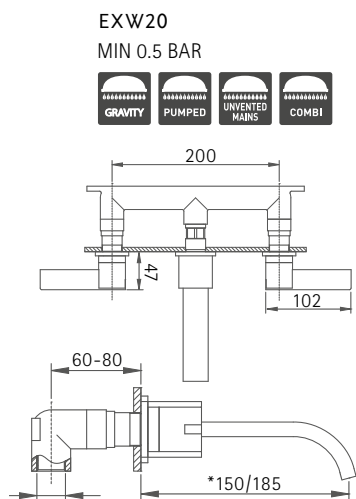

ELIXIR BLADE WALL MOUNTED BASIN FILLER TAP

** Depending on model.
Dimensions are approximate.

- Wall Mounted Elixir Blade design three hole basin filler
- Fitted with spray aerator
- Choice of 150mm and 185mm spout projection
- Solid Brass in a Chrome finish

PRICE		
MODEL	PRICE (EX. VAT)	PRICE (INC. VAT)
EXW20	£334.00	£400.80