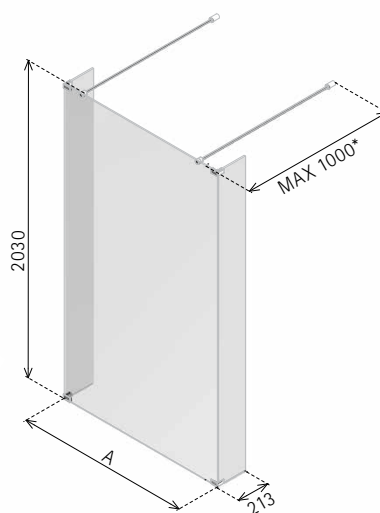

Not Handed

- 8mm and 10mm Safety Glass (EN12150-1)
- Matki Glass Guard Easy Clean protection included
- Silver/Chrome finish wall braces and fittings
- Special oversized brace bars are available on request
- Installation on a shower tray or wet room floor
- Installation by Matki Installations £604.00 ex VAT

DIMENSIONS (MM)

PRICES

MODEL	A	PRICE (EX. VAT)	PRICE (INC. VAT)
AWT900	847	£729.00	£874.80
AWT1200	1147	£792.00	£950.40
AWT1500	1447	£881.00	£1,057.20