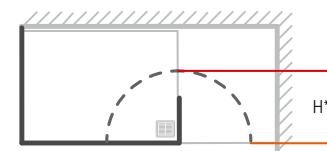

RH ENTRANCE

*LH Entrance
Fixed Return*