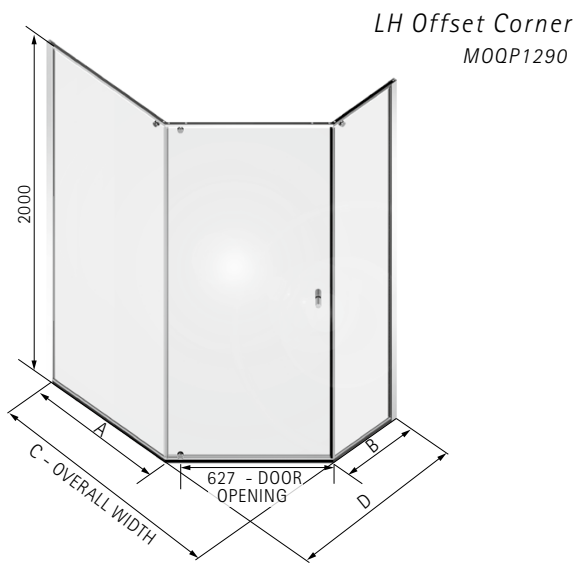

- MOQP900 + MOQP1000: Not handed
- **MOQP1290: Please specify LH/RH Corner**
- 8mm Safety Glass (EN12150-1)
- Matki Glass Guard Easy Clean protection included
- Cylinder Handle, Silver Frames, Chrome Details as Standard
- **For Special Colour combinations and Ring Handle option, see page 67**
- Installation on shower tray or wet room floor or existing pentangle shower tray
- Door pivot points are interchangeable to enable opening from left or right side
- Tray available in any colour see page 83
- Installation by Matki Installations £604.00 ex VAT - excludes shower tray installation

DIMENSIONS (MM)					PRICES	
WITH SHOWER TRAY INCLUDED						
MODEL	A	B	C	D	PRICE (EX. VAT)	PRICE (INC. VAT)
MOQP900T	398	398	900	900	£1,614.00	£1,936.80
MOQP1000T	498	498	1000	1000	£1,690.00	£2,028.00
MOQP1290T	698	398	1200	900	£1,809.00	£2,170.80

DIMENSIONS (MM)					PRICES	
FOR WET ROOM OR ALTERNATIVE SHOWER TRAY						
MODEL	A	B	C	D	PRICE (EX. VAT)	PRICE (INC. VAT)
MOQP900	373-393	373-393	872-892	872 - 892	£1,277.00	£1,532.40
MOQP1000	473-493	473-493	972-992	972 - 992	£1,318.00	£1,581.60
MOQP1290	673-693	373-393	1172-1192	872-892	£1,434.00	£1,720.80