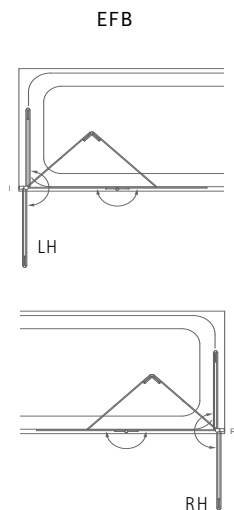

FOLDING BATH SCREEN