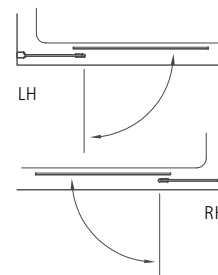

- LH/RH, please specify
- 8mm Safety Glass (EN12150-1)
- Matki Glass Guard Easy Clean protection included
- High-lustre anodised Aluminium frame with Chrome finish
- Swings outwards through 90° from fixed panel for ease of access
- Designed for flat top baths
- Drip channel minimises drips when opening screen
- Installation by Matki Installations £447.00 ex VAT

DIMENSIONS (MM)					PRICES	
MODEL	A	B	C	D	PRICE (EX. VAT)	PRICE (INC. VAT)
LCB900	1500	300	900-915	583	£487.00	£584.40