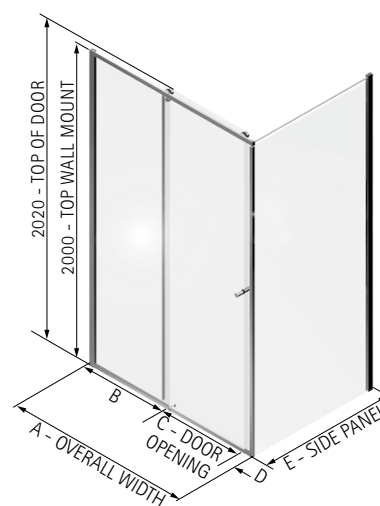

* 1000 model has flush handle on front and full handle on shower side.

RADIANCE SLIDER - INTEGRATED TRAY

MATKI-ONE SLIDER

NRXSC

LH CORNER

RH CORNER

MOSC + MOSCSP

LH Corner