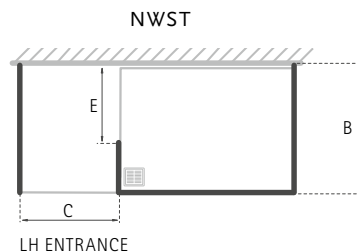

BOUTIQUE THREE-SIDED SURROUND - INTEGRATED TRAY

*RH Entrance
Fixed Return*