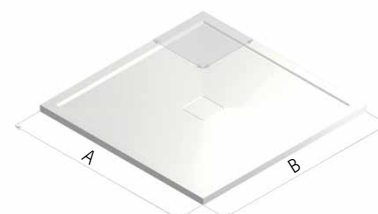

- Low Profile 30mm-35mm, 10mm Raised Threshold
- Solid surface, semi matt
- Centre shower waste with cover in Preference Material
- Durable and fully restorable surface
- For details on Bespoke Shower Trays see page 81
- Available in White only
- DIN51097 B Anti Slip and PTV 36+ Low Slip Potential

A	B	MP	PRICE (EX. VAT)	PRICE (INC. VAT)
800	800	MP800	£433.00	£519.60
900	900	MP900	£475.00	£570.00
1000	1000	MP1000	£541.00	£649.20
1200	900	MP1290	£553.00	£663.60
1500	900	MP1590	£661.00	£793.20
*900	900	MP900 MTM	£709.00	£850.80
*1000	1050	MP1000 MTM	£812.00	£974.40
*1350	1050	MP1315 MTM	£957.00	£1,148.40
*1350	1350	MP1350 MTM	£1,155.00	£1,386.00
*1800	1150	MP1800 MTM	£1,286.00	£1,543.20
*2050	1150	MP2000 MTM	£1,323.00	£1,587.60

*Made to Measure up to size

Quick Delivery to mainland UK within two days, available on all standard white Continental CL and FL models with Stainless Steel waste. Please clearly state 'Quick Delivery' and place order before midday.

Quick Delivery to Postcodes AB, DD, PA, PH, IV, KW, TD within 3 days of order.