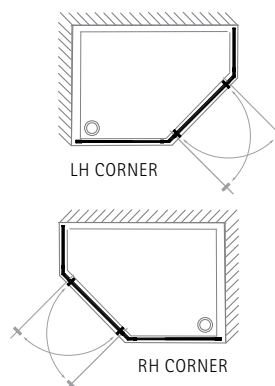

QUINTESSE OFFSET
MOQP1290

Please specify LH or RH Corner