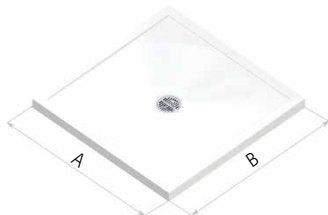

- Low Profile 40mm, 10mm Raised Threshold
- Stone resin, double acrylic cap
- Centre high-flow shower waste with Chrome flange and Stainless Steel grill
- Raised Tray version optional with adjustable legs and front panel in white only. Adds 100mm to height. Recess add £66, Corner add £102 ex VAT
- Available in White, Matt White**, Black, Pergamon**
- Matt White is certified DIN51097 A Anti Slip

A	B	CL	PRICE (EX. VAT)	PRICE (INC. VAT)
800	800	CL800	£219.00	£262.80
900	800	CL9080	£244.00	£292.80
900	900	CL900	£257.00	£308.40
1000	800	CL1080	£266.00	£319.20
1000	900	CL1090	£272.00	£326.40
1000	1000	CL1000	£332.00	£398.40
1100	800	CL1180	£281.00	£337.20
1100	900	CL1190	£287.00	£344.40
1200	700	CL1270	£278.00	£333.60
1200	760	CL1276	£280.00	£336.00
1200	800	CL1280	£282.00	£338.40
1200	900	CL1290	£325.00	£390.00
1200	1000	CL1210**	£355.00	£426.00
1300	800	CL1380	£347.00	£416.40
1300	900	CL1390	£358.00	£429.60
1400	800	CL1480	£367.00	£440.40
1400	900	CL1490	£387.00	£464.40
1500	800	CL1580	£411.00	£493.20
1500	900	CL1590	£414.00	£496.80
1600	800	CL1680	£425.00	£510.00
1600	900	CL1690	£431.00	£517.20
1700	800	CL1780	£440.00	£528.00
1700	900	CL1790	£465.00	£558.00
1800	900	CL1890**	£492.00	£590.40