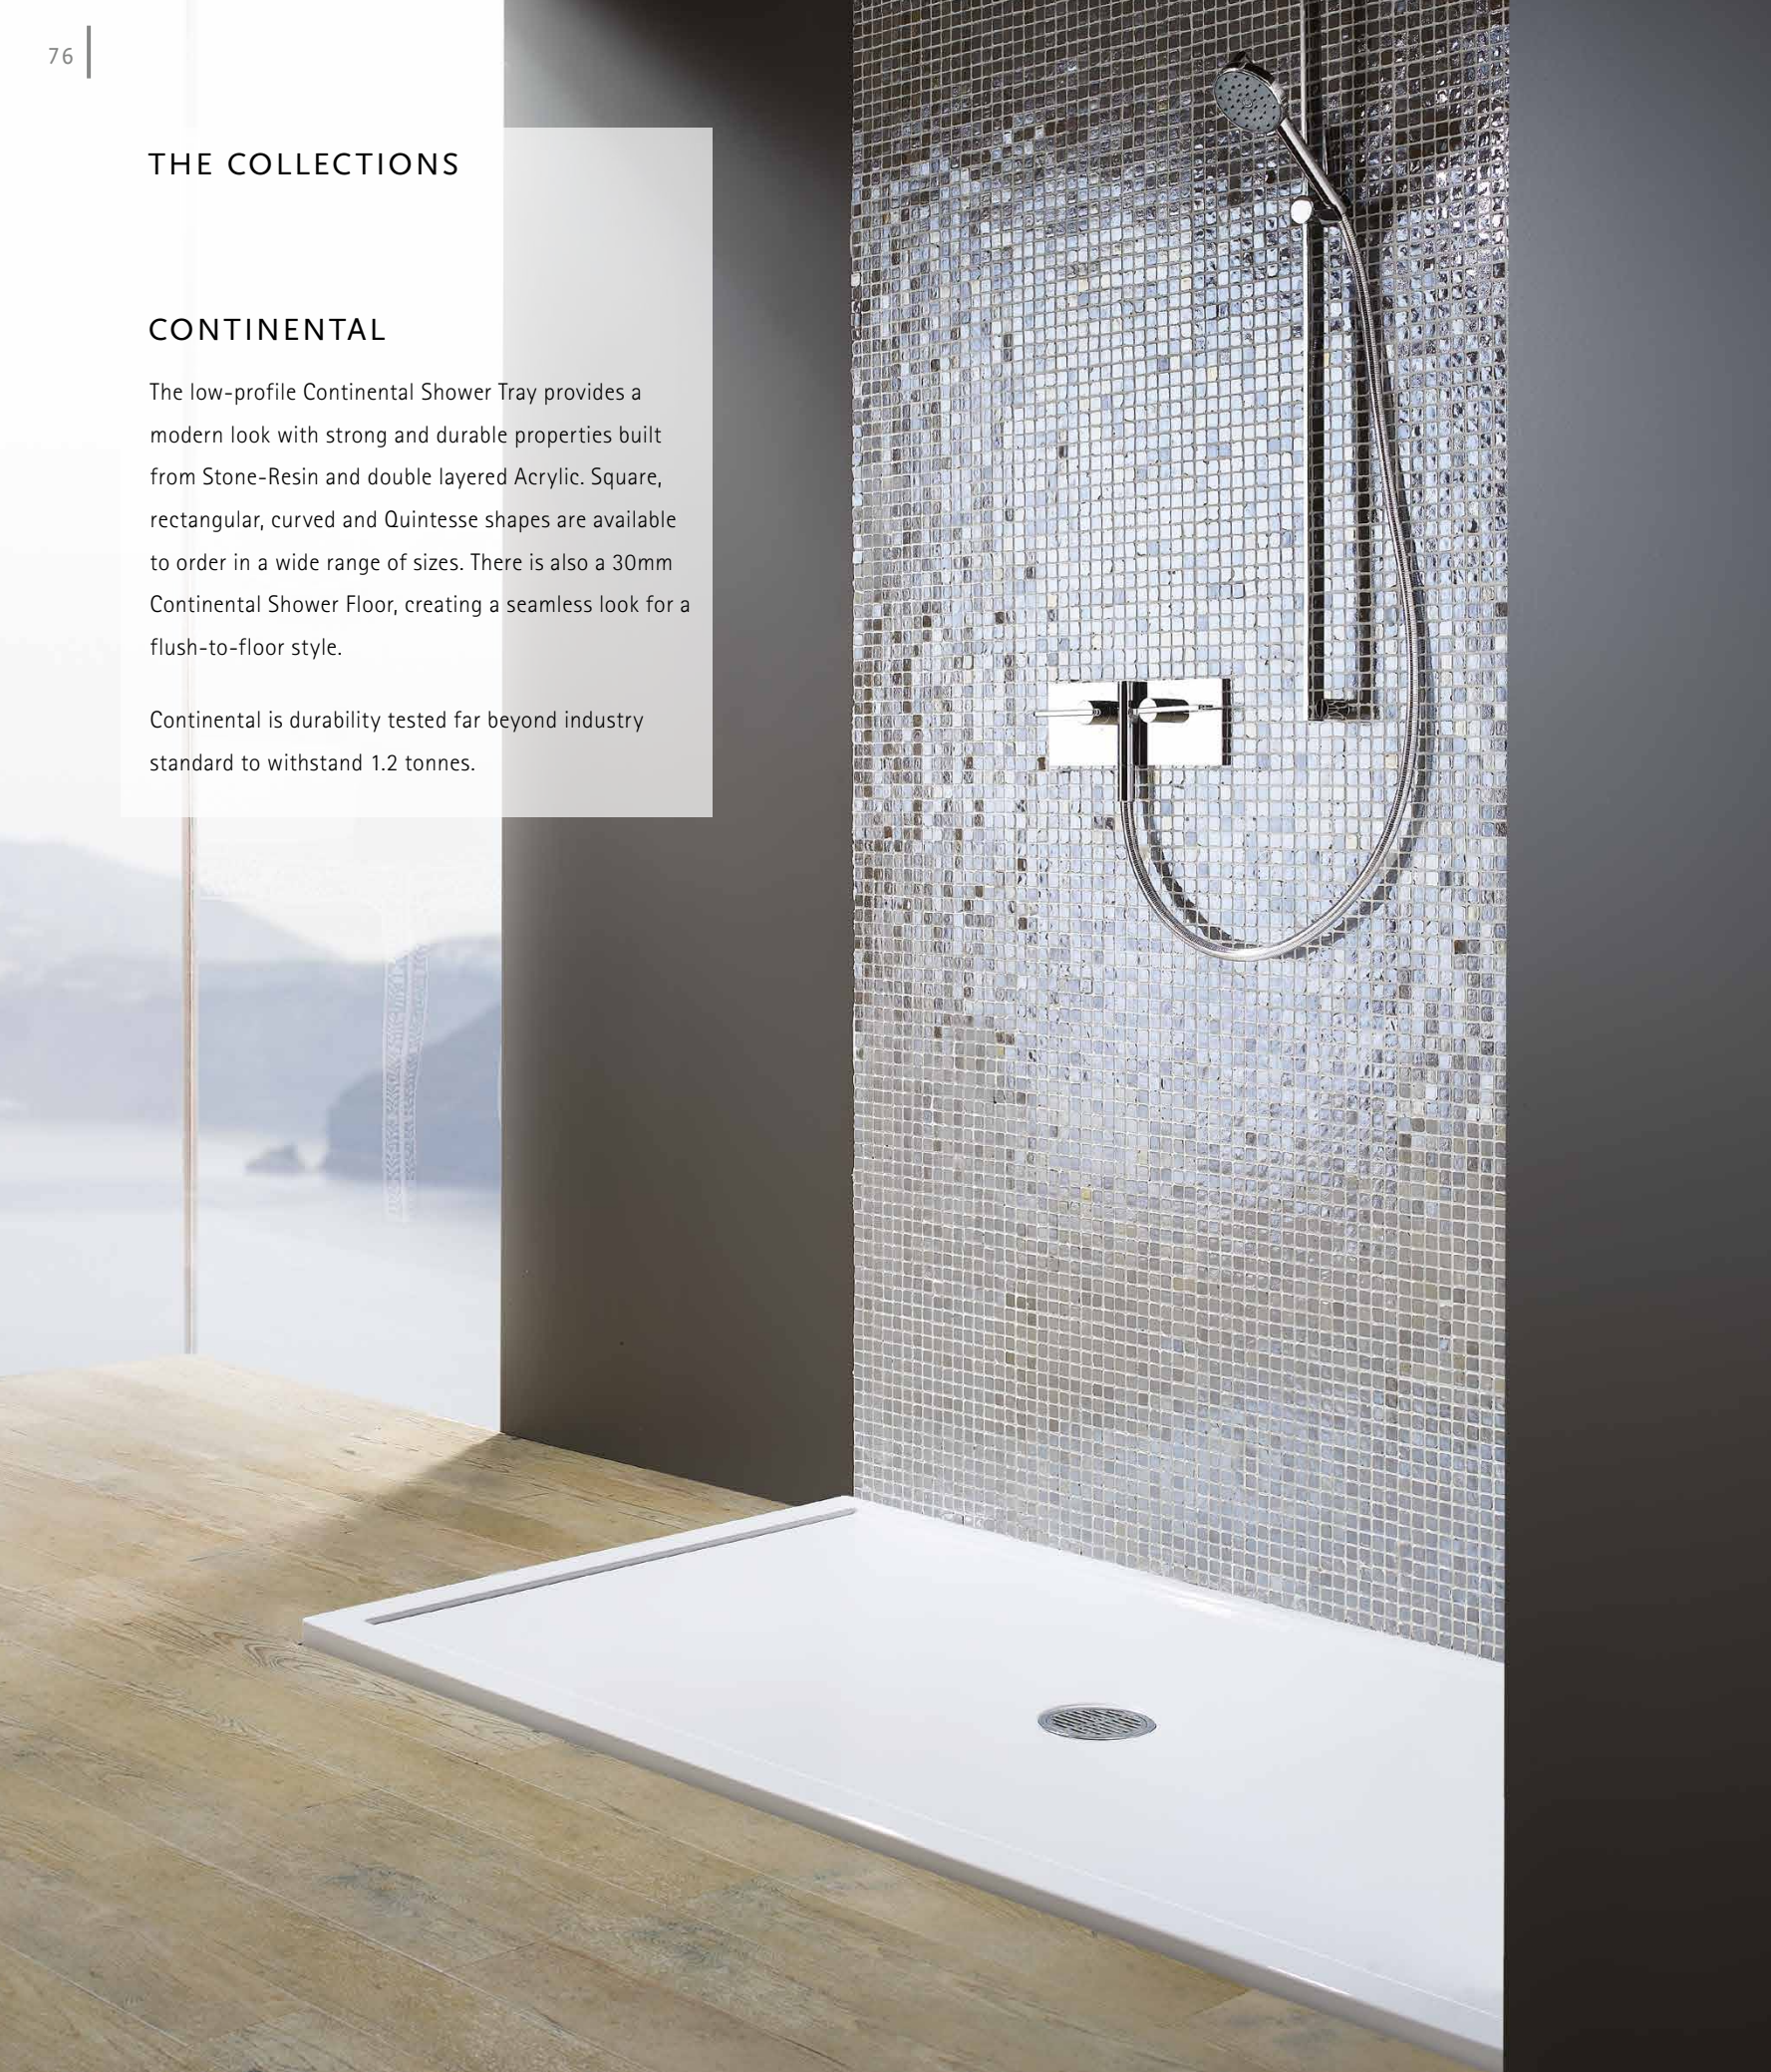

Each important phase of manufacture is carried out by experienced team members, some of whom have worked with Matki since the very early days. With this experience comes an expert knowledge of our products and our quality demands - each Shower Tray that leaves the Redruth factory is inspected with expert eyes.

Matki offer a wide choice of shapes, sizes, styles and colours of Shower Tray including bespoke, designed to work harmoniously with Matki Shower Enclosures.

PEACE OF MIND

All Matki Shower Trays and Floors use surface materials which are chosen for their longevity, durability and natural non-slip qualities. Matt White Continental, Preference and Slate are all Certified Anti Slip Rated using the DIN51097 standard framework.

THE COLLECTIONS

CONTINENTAL

The low-profile Continental Shower Tray provides a modern look with strong and durable properties built from Stone-Resin and double layered Acrylic. Square, rectangular, curved and Quintesse shapes are available to order in a wide range of sizes. There is also a 30mm Continental Shower Floor, creating a seamless look for a flush-to-floor style.

Continental is durability tested far beyond industry standard to withstand 1.2 tonnes.

PREFERENCE

Made from the Matki Preference Solid Surface formula rich in ground Marble, Preference Shower Trays and Floors have a luxurious quality each taking up to 6 hours to perfect and hand-polish.