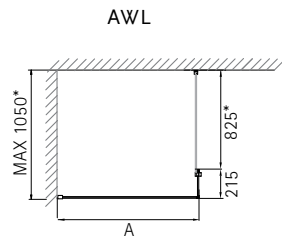

SINGLE PANEL WITH
FIXED RETURN PANEL

- LH/RH Corner, please specify
- 8mm and 10mm Safety Glass (EN12150-1)
- Matki Glass Guard Easy Clean protection included
- High-lustre anodised Aluminium frame with Chrome finish
- Installation by Matki Installations £525.00 ex VAT

DIMENSIONS (MM)			PRICES	
MODEL	A	B	PRICE (EX. VAT)	PRICE (INC. VAT)
AWL900	853-873	1300-1500	£644.00	£772.80
AWL1200	1157-1177	1600-1800	£719.00	£862.80
AWL1500	1457-1477	1900-2100	£748.00	£897.60