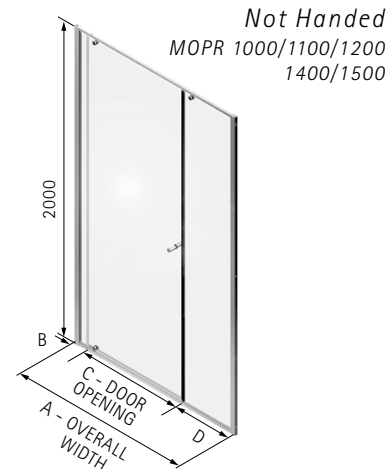

Not Handed
MOPR 1000/1100/1200
1400/1500

- Door opens both outwards and inwards
- 8mm Safety Glass (EN12150-1)
- Matki Glass Guard Easy Clean protection included
- Installation on wet room floor or tray, see page 78-81 for recommended Matki Trays
- Cylinder Handle, Silver Frames, Chrome Details as Standard
- For Special Colour combinations and Ring Handle option, see page 67
- Installation by Matki Installations £604.00 ex VAT

DIMENSIONS (MM)			PRICES	
MODEL	A	B	PRICE (EX. VAT)	PRICE (INC. VAT)
NCI7000	665-705	475	£982.00	£1,178.40
NCI7600	725-765	535	£997.00	£1,196.40
NCI8000	765-805	575	£1,007.00	£1,208.40
NCI9000	865-905	675	£1,032.00	£1,238.40

DIMENSIONS (MM)					PRICES	
MODEL	A	B	C	D	PRICE (EX. VAT)	PRICE (INC. VAT)
MOPR7600	720-760	80-100	482	90-110	£862.00	£1,034.40
MOPR8000	760-800	80-100	522	90-110	£876.00	£1,051.20
MOPR9000	860-900	80-100	622	90-110	£909.00	£1,090.80
MOPR1000	960-1000	80-100	482	329-349	£915.00	£1,098.00
MOPR1100	1060-1100	80-100	522	389-409	£946.00	£1,135.20
MOPR1200	1160-1200	80-100	622	389-409	£972.00	£1,166.40
MOPR1400	1360-1400	80-100	862	349-369	£1,186.00	£1,423.20
MOPR1500	1460-1500	80-100	862	449-469	£1,220.00	£1,464.00