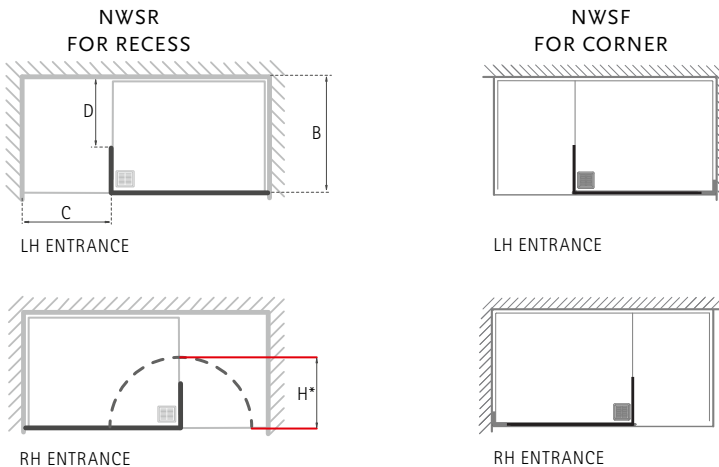

BOUTIQUE PANEL WITH RETURN PANEL - INTEGRATED TRAY

- Stunningly minimal, with no brace bars required when using Fixed Return
- **Fixed Return as Standard. For Hinged Return with Brace Bar add suffix 'H' to code and surcharge of £412 ex VAT**
- Unique integration of Panels into Shower Tray for frameless join and easier cleaning
- **LH/RH Entrance, please specify**
- 8mm and 10mm Safety Glass (EN12150-1). Matki Glass Guard Easy Clean protection included
- Integrated 50mm Shower Tray with fast flow waste included, see page 41
- Shower Tray also available in Matt White with DIN51097 A Anti Slip Rating
- **Optional Raised Tray with cover panel in white only. For Raised Tray add 100mm to overall height and surcharge of £66 ex VAT for Recess, £102 ex VAT for Corner**
- **For Integrated Brassware including Shower Mixer, Deluge Head, Hand Shower and Slide Rail, see page 38 and add 'B' to the end of the code and surcharge of £1,238 ex VAT**
- **Installation by Matki Installations £525.00 –excludes shower tray installation**

DIMENSIONS (MM)							PRICES	
MODEL RECESS	MODEL CORNER	A	B	C	D	H*	PRICE (EX. VAT)	PRICE (INC. VAT)
NWSR1290H*	NWSF1290H*	1200	900	530	-	400	£1,463.00	£1,755.60
NWSR1580	NWSF1580	1500	800	530	530	450	£1,111.00	£1,333.20
NWSR1590	NWSF1590	1500	900	530	530	450	£1,185.00	£1,422.00
NWSR1780	NWSF1780	1700	800	580	530	500	£1,213.00	£1,455.60
NWSR1790	NWSF1790	1700	900	580	530	500	£1,248.00	£1,497.60

*With Hinged Return Only