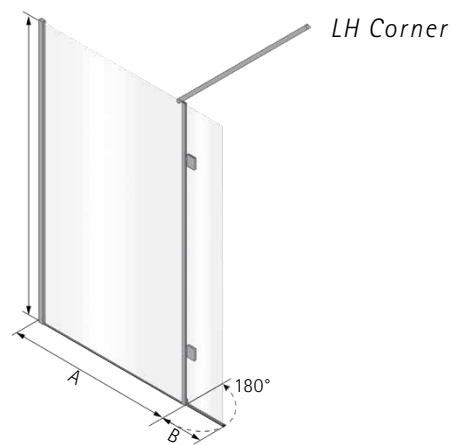

MATKI-ONE SINGLE PANEL WITH
HINGED RETURN PANEL

- LH/RH, please specify
- 8mm and 10mm Safety Glass (EN12150-1)
- Matki Glass Guard Easy Clean protection included
- Available in Silver only
- Wall brace adjustable up to 1000mm
- Disc Detail at end of Wall Brace
- Installation on Shower Tray or Wet Room Floor
- Hinge Panel seals at all angles with Matki Advanced Neoprene Sealing System
- Hinge Panel positions through 180° as per diagram
- Installation by Matki Installations £525.00 ex VAT

DIMENSIONS (MM)				PRICES	
WET ROOM PANEL WITH HINGE PANEL					
MODEL	A	+	B	PRICE (EX. VAT)	PRICE (INC. VAT)
MOWPHP800	455-470		313	£813.00	£975.60
MOWPHP1000	655-670		313	£826.00	£991.20
MOWPHP1100	755-770		313	£837.00	£1,004.40
MOWPHP1150	805-820		313	£847.00	£1,016.40
MOWPHP1200	865-880		313	£864.00	£1,036.80
MOWPHP1300	955-970		313	£884.00	£1,060.80
MOWPHP1400	1055-1070		313	£900.00	£1,080.00
MOWPHP1500	1155-1170		313	£915.00	£1,098.00
MOWPHP1700	1355-1370		313	£944.00	£1,132.80
MOWPHP1800	1455-1470		313	£974.00	£1,168.80