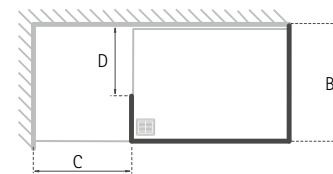

NWSC

LH ENTRANCE