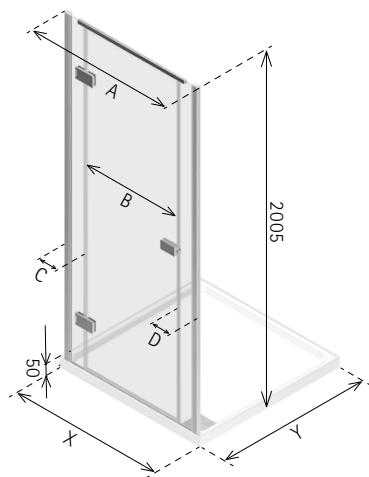

ILLUSION HINGED - INTEGRATED TRAY

LH Recess

- LH/RH Recess, please specify
- Door opens outwards only
- 8mm Safety Glass (EN12150-1)
- Matki Glass Guard Easy Clean protection included
- Integrated 50mm Shower Tray with fast flow waste included, see page 6
- Shower Tray also available in Matt White with DIN51097 A Anti Slip Rating
- Handle: Soft Return/Traditional, see page 5
- Optional Raised tray version available, supplied with adjustable legs and front cover panel in white only. Raised tray adds 100mm to height. Add £66.00 ex VAT to price
- Installation by Matki Installations £604.00 ex VAT - excludes shower tray installation