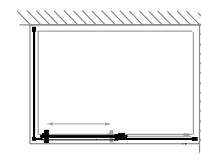

RADIANCE SLIDER - INTEGRATED TRAY

MATKI-ONE SLIDER

MOSC + MOSCSP

LH Corner

- LH/RH Corner, please specify
- 8mm Safety Glass (EN12150-1). Matki Glass Guard Easy Clean protection included
- Low profile top track with smooth action and soft closure
- High-lustre anodised Aluminium frame with Chrome finish
- Integrated 50mm Shower Tray with tiling upstands on wall sides and fast flow waste included
- Shower Tray also available in Matt White with DIN51097 A Anti Slip Rating
- Optional Raised tray with Cover Panel in White only, adds 100mm to height. Add £102 excluding VAT to price. Add "Raised" after model number when ordering

- 8mm Safety Glass (EN12150-1)
- Matki Glass Guard Easy Clean protection included
- Installation on wet room floor or tray, see page 78-81 for recommended Matki Trays
- Cylinder Handle, Silver Frames, Chrome Details as Standard
- For Special Colour combinations and Bespoke Side Panel, see page 67
- Optional Reverse setup for sizes 1000-1200 and 1500, door closes to wall side. Quote "Reverse" after code
- Installation by Matki Installations £604.00 ex VAT

DIMENSIONS (MM) PRICES

MODEL	A	B	C	D	E	PRICE (EX. VAT)	PRICE (INC. VAT)
NRXSC1280	1200	800	1155-1175	500	735-755	£1,558.00	£1,869.60
NRXSC1290	1200	900	1155-1175	500	835-855	£1,615.00	£1,938.00
NRXSC1480	1400	800	1355-1375	600	735-755	£1,672.00	£2,006.40
NRXSC1490	1400	900	1355-1375	600	835-855	£1,727.00	£2,072.40

Installation by Matki Installations £604.00 ex VAT - excludes shower tray installation

DIMENSIONS (MM) PRICES