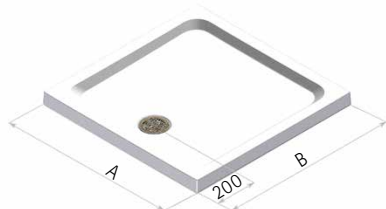

Tray without waste drilled

POPULAR COLOUR OPTIONS FOR UNIVERSAL 40, UNIVERSAL LINEAR AND SLATE SHOWER TRAYS

For waste options please see page 81

FINELINE

SN900

- Medium Profile 60mm, 35mm Raised Threshold
- Stone resin, double acrylic cap
- Supplied with adjustable legs
- Centre front high-flow shower waste with Chrome flange and Stainless Steel grill
- Available in White only
- Optional front panel in white only. Recess add £66, Corner add £102 ex VAT