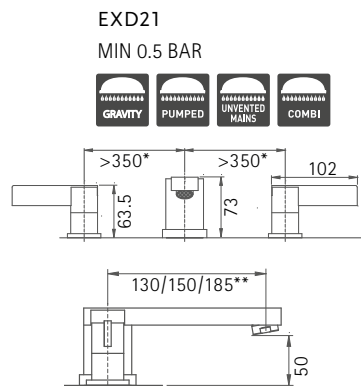

ELIXIR BLADE DECK MOUNTED BASIN FILLER TAP

* Flexible hose enables variable mounting distance - up to 350mm.
** Depending on model.
Dimensions are approximate.

- Deck mounted Elixir Blade design three hole basin filler
- Fitted with spray aerator
- Choice of 130mm, 150mm and 185mm spout projection
- Solid Brass in a Chrome finish

PRICE		
MODEL	PRICE (EX. VAT)	PRICE (INC. VAT)
EXD21	£304.00	£364.80