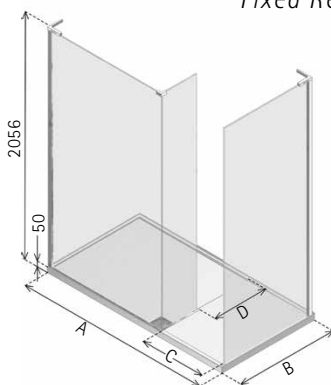

*With Hinged Return Only

BOUTIQUE PANEL WITH RETURN AND SIDE PANEL - INTEGRATED TRAY

NWCC

LH ENTRANCE

RH ENTRANCE

*RH Entrance
Fixed Return*

*RH Entrance
Hinged Return*

- Stunningly minimal, with no brace bars required when using Fixed Return
- Fixed return as Standard. For Hinged Return with Brace Bar add suffix 'H' to code and surcharge of £412 ex VAT
- Unique integration of Panels into Shower Tray for frameless join and easier cleaning
- LH/RH Entrance, please specify
- 8mm and 10mm Safety Glass (EN12150-1). Matki Glass Guard Easy Clean protection included
- Integrated 50mm Shower Tray with fast flow waste included, see page 41
- Shower Tray also available in Matt White with DIN51097 A Anti Slip Rating
- Optional Raised Tray with cover panel in white only. For Raised Tray add 100mm to overall height and surcharge of £102 ex VAT
- For Integrated Brassware including Shower Mixer, Deluge Head, Hand Shower and Slide Rail, see page 38 and add 'B' to the end of the code and surcharge of £1,238 ex VAT
- Installation by Matki Installations £604.00 ex VAT - excludes shower tray installation