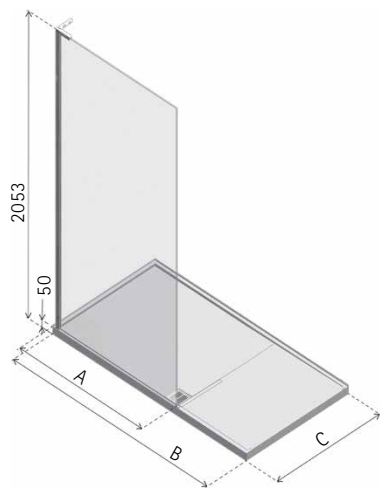

- Stunningly minimal with no Brace Bars required
- **LH/RH Entrance**
- Integrated 50mm Shower Tray with fast flow waste included, see page 41
- Shower Tray also available in Matt White with DIN51097 A Anti Slip Rating
- 10mm Safety Glass (EN12150-1). Matki Glass Guard Easy Clean protection included
- Unique integration of Panel into Shower Tray for frameless join and easier cleaning
- **Optional Raised Tray with cover panels in white only. For Raised Tray add 100mm to overall height and add £102 ex VAT to price for Corner, £66 for Recess.**
- **For Integrated Brassware including Shower Mixer, Deluge Head, Hand Shower and Slide Rail please see page 38 and add 'B' to the end of the code and surcharge of £1,238 ex VAT**
- **Installation by Matki Installations £447.00 ex VAT - excludes shower tray installation**

DIMENSIONS (MM)			PRICES	
MODEL	A	B X C	PRICE (EX. VAT)	PRICE (INC. VAT)
NWPR1580	905-920	1500 X 800	£1,082.00	£1,298.40
NWPR1590	905-920	1500 X 900	£1,086.00	£1,303.20
NWPR1780	1055-1070	1700 X 800	£1,162.00	£1,394.40
NWPR1790	1055-1070	1700 X 900	£1,174.00	£1,408.80