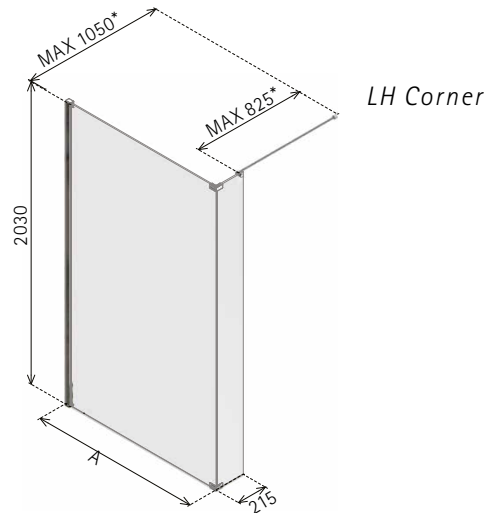

SINGLE PANEL WITH
FIXED RETURN PANEL

- LH/RH Corner, please specify
- 8mm and 10mm Safety Glass (EN12150-1)
- Matki Glass Guard Easy Clean protection included
- High-lustre anodised Aluminium frame with Chrome finish
- Installation by Matki Installations £525.00 ex VAT

DIMENSIONS (MM)			PRICES	
MODEL	A	B	PRICE (EX. VAT)	PRICE (INC. VAT)
AWL900	853-873	1300-1500	£644.00	£772.80
AWL1200	1157-1177	1600-1800	£719.00	£862.80
AWL1500	1457-1477	1900-2100	£748.00	£897.60