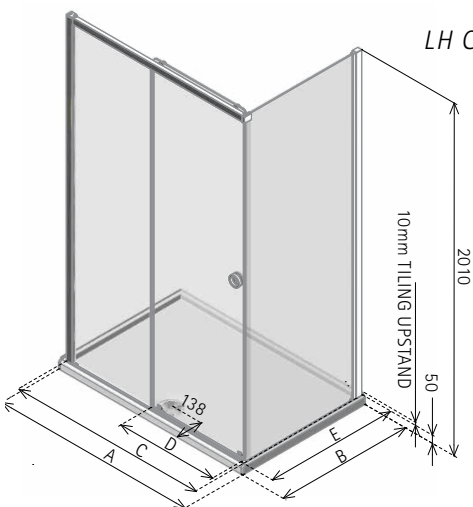

* 1000 model has flush handle on front and full handle on shower side.

RADIANCE SLIDER - INTEGRATED TRAY

MATKI-ONE SLIDER

NRXSC

LH CORNER

RH CORNER

MOSC + MOSCSP

LH Corner