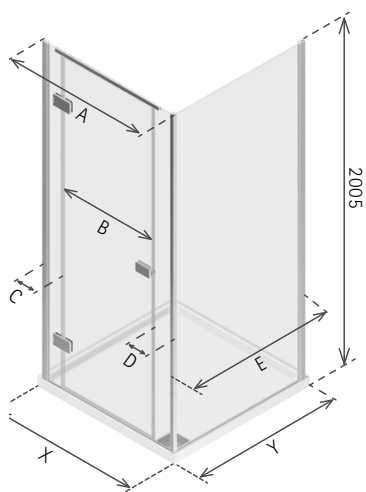

ILLUSION HINGED - INTEGRATED TRAY

LH Corner

1500 size comes with brace bar

- LH/RH Corner, please specify
- Door opens outwards only
- 8mm Safety Glass (EN12150-1). Matki Glass Guard Easy Clean protection included
- Integrated 50mm Shower Tray with fast flow waste included, see page 6
- Shower Tray also available in Matt White with DIN51097 A Anti Slip Rating
- Handle: Soft Return/Traditional, see page 5
- Optional Raised tray version available, supplied with adjustable legs and cover panel in white only. Raised tray adds 100mm to height. Add £102.00 ex VAT to price