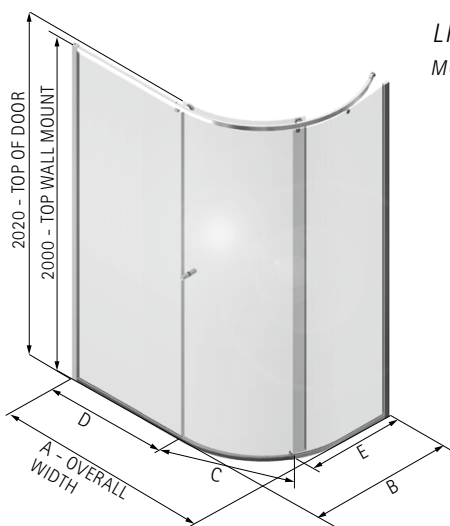

LH Offset Corner
MOC1090, 1290, 1590

- Curved: LH/RH, please specify
- Curved Offset: LH/RH Corner, please specify
- 8mm Safety Glass
- Matki Glass Guard Easy Clean protection included
- Cylinder Handle, Silver Frames, Chrome Details as Standard
- For Special Colour combinations, see page 67
- Installation on shower tray, wet room floor or existing 550 radius curved shower tray
- Tray available in any colour see page 82
- Installation by Matki Installations £604.00 ex VAT – excludes shower tray installation

DIMENSIONS (MM)					PRICES		
WITH SHOWER TRAY INCLUDED							
MODEL	A	B	C	D	E	PRICE (EX. VAT)	PRICE (INC. VAT)

MOC800T	800	800	450	210-230	512-532	£1,753.00	£2,103.60
MOC900T	900	900	460	310-330	584-604	£1,865.00	£2,238.00
MOC1080T	1000	800	450	410-430	512-532	£1,890.00	£2,268.00
MOC1090T	1000	900	460	410-430	584-604	£1,946.00	£2,335.20
MOC1280T	1200	800	450	610-630	512-532	£1,954.00	£2,344.80
MOC1290T	1200	900	460	610-630	584-604	£2,023.00	£2,427.60
MOC1590T	1500	900	460	910-930	584-604	£2,133.00	£2,559.60

DIMENSIONS (MM)					PRICES		
FOR WET ROOM OR ALTERNATIVE SHOWER TRAY							
MODEL	A	B	C	D	E	PRICE (EX. VAT)	PRICE (INC. VAT)

MOC800	770-790	770-790	450	210-230	512-532	£1,427.00	£1,712.40
MOC900	870-890	870-890	460	310-330	584-604	£1,496.00	£1,795.20
MOC1080	970-990	770-790	450	410-430	512-532	£1,526.00	£1,831.20
MOC1090	970-990	864-884	460	410-430	584-604	£1,559.00	£1,870.80
MOC1280	1170-1190	770-790	450	610-630	512-532	£1,551.00	£1,861.20
MOC1290	1170-1190	864-884	460	610-630	584-604	£1,607.00	£1,928.40
MOC1590	1470-1490	864-884	460	910-930	584-604	£1,696.00	£2,035.20