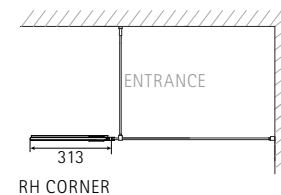

PANEL WITH FIXED RETURN AND SIDE PANEL

- LH/RH Corner, please specify
- 8mm and 10mm Safety Glass (EN12150-1)
- Matki Glass Guard Easy Clean protection included
- High-lustre anodised Aluminium frame with Chrome finish
- For Installation on wet room floor or Matki Floor, see page 80
- Installation by Matki Installations £604.00 ex VAT

HINGE PANEL

MOWHP

- For use with MOWP panels, see page 54
- Retrofittable on other 8mm glass wet room panels (wall brace required)
- For LH/RH Corner installation, please specify
- 10mm Safety Glass (EN12150-1)
- Matki Glass Guard Easy Clean protection included
- High-lustre anodised Aluminium frame with Chrome finish
- Available in bespoke sizes, please contact Matki
- Matki Neoprene Advanced Sealing System
- Opens outwards and inwards through 180°
- Panel is for splash protection only
- Installation by Matki Installations £447.00 ex VAT

DIMENSIONS (MM)

PRICES

MODEL	A	B	C	PRICE (EX. VAT)	PRICE (INC. VAT)
AWLC900	853-873	1300-1500	850-870	£1,105.00	£1,326.00
AWLC1200	1157-1177	1600-1800	850-870	£1,180.00	£1,416.00
AWLC1500	1457-1477	1900-2100	850-870	£1,209.00	£1,450.80

DIMENSIONS (MM)

PRICES

MODEL	A	PRICE (EX. VAT)	PRICE (INC. VAT)
MOWHP300	313	£424.00	£508.80