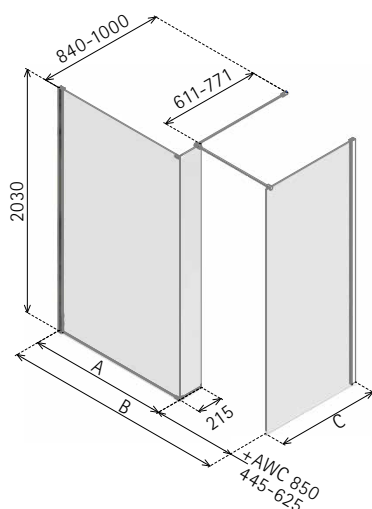

LH Corner

- LH/RH Corner, please specify
- 8mm and 10mm Safety Glass (EN12150-1)
- Matki Glass Guard Easy Clean protection included
- High-lustre anodised Aluminium frame with Chrome finish
- For Installation on wet room floor or Matki Floor, see page 80
- Installation by Matki Installations £604.00 ex VAT