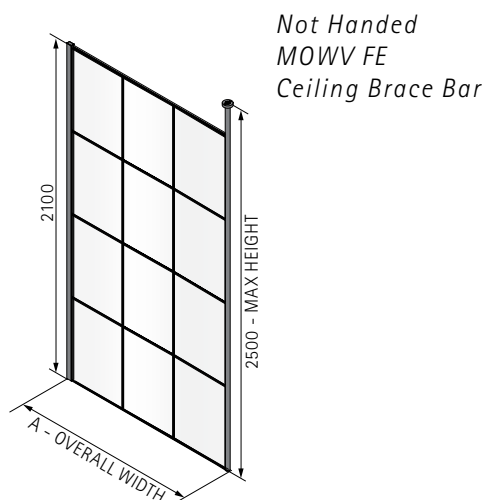

MATKI-ONE WET ROOM PANEL WITH FRAMED EFFECT WITH WALL (MOWP FE) OR CEILING BRACE BAR (MOWV FE)

- See opposite page and below for product details
- Ceramic digital print with highly scratch resistant surface MOWP and MOWV are available with Framed-Effect digital printing in Black or White for the sizes listed
- Prices include Frames and Details in Black or White to match
- Alternative panel sizes and print designs are available on request
- Brace bars in all colours include some chrome detailing
- Installation by Matki Installations £447.00 ex VAT

DIMENSIONS (MM)		PRICES	
FRAMED-EFFECT PANEL WITH WALL BRACE BAR			
MODEL	A	PRICE (EX. VAT)	PRICE (INC. VAT)
MOWP800 FE BLACK	755-770	£1,099.00	£1,318.80
MOWP800 FE WHITE	755-770	£1,054.00	£1,264.80
MOWP900 FE BLACK	865-880	£1,189.00	£1,426.80
MOWP900 FE WHITE	865-880	£1,144.00	£1,372.80
MOWP1000 FE BLACK	955-970	£1,284.00	£1,540.80
MOWP1000 FE WHITE	955-970	£1,239.00	£1,486.80
MOWP1200 FE BLACK	1155-1170	£1,475.00	£1,770.00
MOWP1200 FE WHITE	1155-1170	£1,430.00	£1,716.00
MOWP1500 FE BLACK	1455-1470	£1,794.00	£2,152.80
MOWP1500 FE WHITE	1455-1470	£1,749.00	£2,098.80
BESPOKE PRICE ON APPLICATION			

DIMENSIONS (MM)		PRICES	
FRAMED-EFFECT PANEL WITH CEILING BAR			
MODEL	A	PRICE (EX. VAT)	PRICE (INC. VAT)
MOWV800 FE BLACK	755-770	£1,175.00	£1,410.00
MOWV800 FE WHITE	755-770	£1,130.00	£1,356.00
MOWV900 FE BLACK	865-880	£1,265.00	£1,518.00
MOWV900 FE WHITE	865-880	£1,220.00	£1,464.00
MOWV1000 FE BLACK	955-970	£1,360.00	£1,632.00
MOWV1000 FE WHITE	955-970	£1,315.00	£1,578.00
MOWV1200 FE BLACK	1155-1170	£1,551.00	£1,861.20
MOWV1200 FE WHITE	1155-1170	£1,506.00	£1,807.20
MOWV1500 FE BLACK	1455-1470	£1,870.00	£2,244.00
MOWV1500 FE WHITE	1455-1470	£1,825.00	£2,190.00
BESPOKE PRICE ON APPLICATION