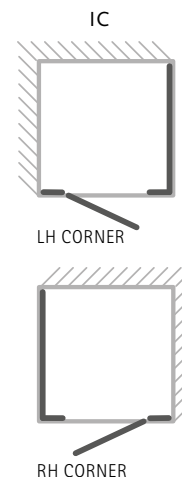

ILLUSION HINGED - WITHOUT TRAY

LH Corner

1500 size comes with brace bar