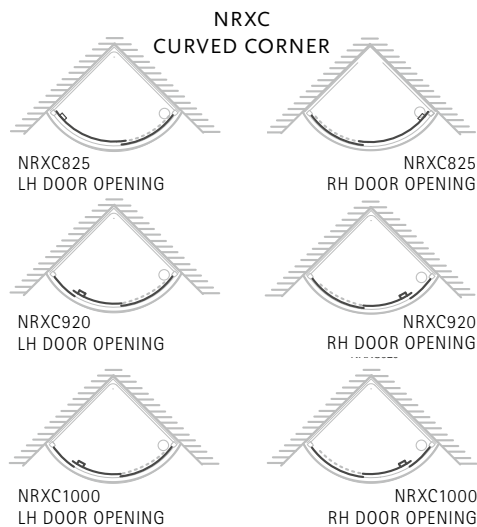

RADIANCE CURVED - INTEGRATED TRAY

- LH/RH opening (NRXC), LH/RH Corner (NRXO), please specify
- 6mm Curved Safety Glass
- Matki Glass Guard Easy Clean protection included
- High-lustre anodised Aluminium frame with Chrome finish
- Integrated 50mm Shower Tray with tiling upstands on wall sides and fast flow waste included
- Shower Tray also available in Matt White with DIN51097 A Anti Slip Rating
- **Optional Raised tray with Front Cover Panel in White only, adds 100mm to height. Add £102 excluding VAT to price. Add "Raised" after model number when ordering**
- Installation by Matki Installations £604.00 ex VAT - excludes shower tray installation

DIMENSIONS (MM)								PRICES	
MODEL NRXC	A	B	C	D	E	F	G	PRICE (EX. VAT)	PRICE (INC. VAT)
NRXC825	825	825	913	465	702	167	840	£1,395.00	£1,674.00
NRXC920	920	920	1112	465	823	155	961	£1,528.00	£1,833.60
NRXC1000	1000	1000	1235	465	892	150	1028	£1,738.00	£2,085.60
MODEL NRXO									
NRX01170	1104	1100	714	844	965	150	460	£1,542.00	£1,850.40
NRX01480	1481	1450	740	880	1339	150	465	£1,715.00	£2,058.00