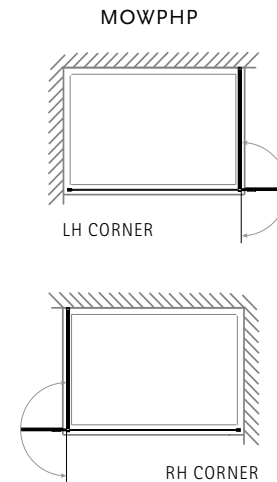

MATKI-ONE SINGLE PANEL WITH
HINGED RETURN PANEL

- LH/RH, please specify
- 8mm and 10mm Safety Glass (EN12150-1)
- Matki Glass Guard Easy Clean protection included
- Available in Silver only
- Wall brace adjustable up to 1000mm
- Disc Detail at end of Wall Brace
- Installation on Shower Tray or Wet Room Floor
- Hinge Panel seals at all angles with Matki Advanced Neoprene Sealing System
- Hinge Panel positions through 180° as per diagram
- Installation by Matki Installations £525.00 ex VAT

DIMENSIONS (MM)				PRICES	
WET ROOM PANEL WITH HINGE PANEL					
MODEL	A	+	B	PRICE (EX. VAT)	PRICE (INC. VAT)
MOWPHP800	455-470		313	£813.00	£975.60
MOWPHP1000	655-670		313	£826.00	£991.20
MOWPHP1100	755-770		313	£837.00	£1,004.40
MOWPHP1150	805-820		313	£847.00	£1,016.40
MOWPHP1200	865-880		313	£864.00	£1,036.80
MOWPHP1300	955-970		313	£884.00	£1,060.80
MOWPHP1400	1055-1070		313	£900.00	£1,080.00
MOWPHP1500	1155-1170		313	£915.00	£1,098.00
MOWPHP1700	1355-1370		313	£944.00	£1,132.80
MOWPHP1800	1455-1470		313	£974.00	£1,168.80