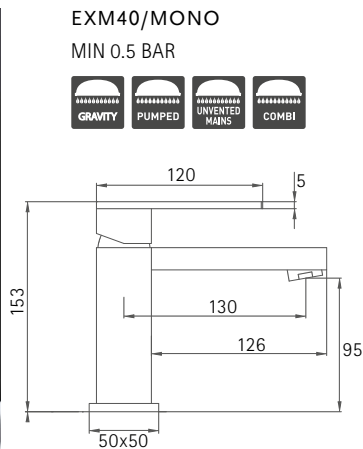

ELIXIR BLADE SINGLE LEVER BASIN TAP

- Single lever for ease of use
- 153mm high
- 130mm projection
- Fitted with spray aerator
- Solid Brass in a Chrome finish

PRICE		
MODEL	PRICE (EX. VAT)	PRICE (INC. VAT)
EXM40/MONO	£270.00	£324.00