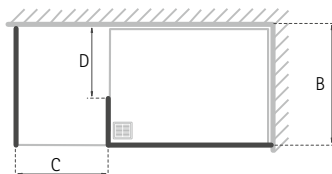

NWCC

LH ENTRANCE