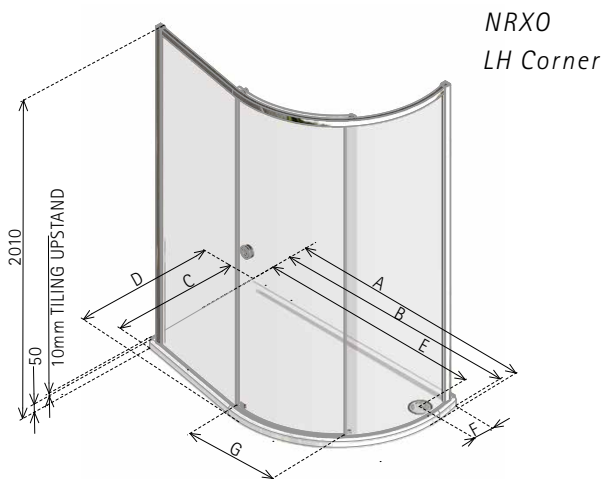

RADIANCE CURVED - INTEGRATED TRAY

- LH/RH opening (NRXC), LH/RH Corner (NRXO), please specify
- 6mm Curved Safety Glass
- Matki Glass Guard Easy Clean protection included
- High-lustre anodised Aluminium frame with Chrome finish
- Integrated 50mm Shower Tray with tiling upstands on wall sides and fast flow waste included
- Shower Tray also available in Matt White with DIN51097 A Anti Slip Rating
- **Optional Raised tray with Front Cover Panel in White only, adds 100mm to height. Add £102 excluding VAT to price. Add "Raised" after model number when ordering**
- Installation by Matki Installations £604.00 ex VAT - excludes shower tray installation

DIMENSIONS (MM)								PRICES	
MODEL NRXC	A	B	C	D	E	F	G	PRICE (EX. VAT)	PRICE (INC. VAT)
NRXC825	825	825	913	465	702	167	840	£1,395.00	£1,674.00
NRXC920	920	920	1112	465	823	155	961	£1,528.00	£1,833.60
NRXC1000	1000	1000	1235	465	892	150	1028	£1,738.00	£2,085.60
MODEL NRXO									
NRX01170	1104	1100	714	844	965	150	460	£1,542.00	£1,850.40
NRX01480	1481	1450	740	880	1339	150	465	£1,715.00	£2,058.00