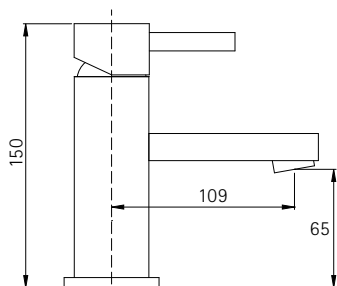

- Single lever for ease of use
- 150mm high
- 109mm projection
- Fitted with spray aerator
- Solid Brass in a Chrome finish

PRICE

MODEL	PRICE (EX. VAT)	PRICE (INC. VAT)
EXM5/MONO	£175.00	£210.00