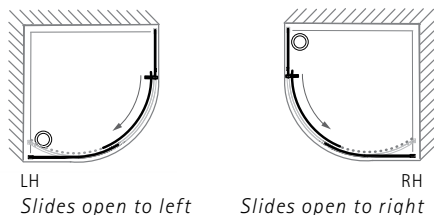

MOC800, MOC900
CURVED