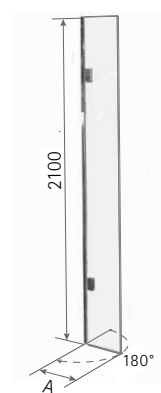

PANEL WITH FIXED RETURN AND SIDE PANEL

- LH/RH Corner, please specify
- 8mm and 10mm Safety Glass (EN12150-1)
- Matki Glass Guard Easy Clean protection included
- High-lustre anodised Aluminium frame with Chrome finish
- For Installation on wet room floor or Matki Floor, see page 80
- Installation by Matki Installations £604.00 ex VAT

HINGE PANEL

MOWHP

- For use with MOWP panels, see page 54
- Retrofittable on other 8mm glass wet room panels (wall brace required)
- For LH/RH Corner installation, please specify
- 10mm Safety Glass (EN12150-1)
- Matki Glass Guard Easy Clean protection included
- High-lustre anodised Aluminium frame with Chrome finish
- Available in bespoke sizes, please contact Matki
- Matki Neoprene Advanced Sealing System
- Opens outwards and inwards through 180°
- Panel is for splash protection only
- Installation by Matki Installations £447.00 ex VAT

DIMENSIONS (MM)

PRICES

MODEL	A	B	C	PRICE (EX. VAT)	PRICE (INC. VAT)
AWLC900	853-873	1300-1500	850-870	£1,105.00	£1,326.00
AWLC1200	1157-1177	1600-1800	850-870	£1,180.00	£1,416.00
AWLC1500	1457-1477	1900-2100	850-870	£1,209.00	£1,450.80

DIMENSIONS (MM)

PRICES

MODEL	A	PRICE (EX. VAT)	PRICE (INC. VAT)
MOWHP300	313	£424.00	£508.80