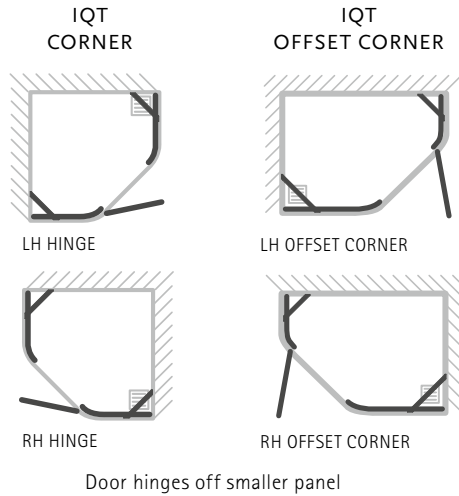

ILLUSION QUINTESSE - INTEGRATED TRAY

LH Hinge

- LH/RH Hinge for Corner Installation, please specify. LH/RH Corner for Offset Corner, please specify
- 8mm Safety Glass Door, 6mm Safety Glass Curved Panels (EN12150-1)
- Matki Glass Guard Easy Clean protection included
- Frame: Aluminium and Mirror Polished Stainless Steel
- Handle: Soft Return/Traditional, see page 5
- Integrated Tray with Glass Channel for watertight seal without silicon, see page 6
- Shower Tray also available in Matt White with DIN51097 A Anti Slip Rating
- Fastflow Shower Waste with Stainless Steel Grill included
- Optional raised tray version available, supplied with adjustable legs and front cover panel in white only. Raised tray adds 100mm to height. Add £98.00 excluding VAT to price
- Installation by Matki Installations £604.00 ex VAT – excludes shower tray installation

DIMENSIONS (MM)				PRICES	
MODEL	A	B	C	PRICE (EX. VAT)	PRICE (INC. VAT)
IQT900	900	900	892	£1,859.00	£2,230.80
IQT1000	1000	1000	1033	£1,938.00	£2,325.60
IQT1080	1000	800	892	£1,900.00	£2,280.00
IQT1280	1200	800	1033	£2,052.00	£2,462.40
IQT1290	1200	900	1104	£2,110.00	£2,532.00
IQT1490	1400	900	1245	£2,206.00	£2,647.20