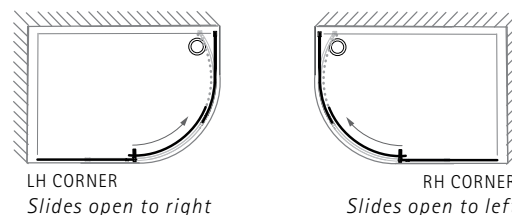

MOC1080, MOC1090,
MOC1280, MOC1290, MOC1590
CURVED OFFSET