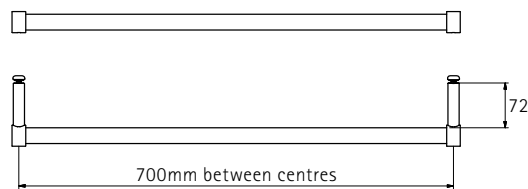

MOTR

- Stylish Towel Rail with range of colour combinations
- Available for any Matki-ONE Side Panels or Wet Room Panels wider than 865mm
- Price includes Towel Rail and Special Glass surcharge, lead time 4-6 weeks from order. Please order with and add to price of standard product
- Standard location height 1000mm from base of panel
- For use with alternative Matki Collection products, please contact Matki

DIMENSIONS (MM)		PRICES	
MODEL		PRICE (EX. VAT)	PRICE (INC. VAT)
MOTR700 SILVER	Silver Rail, Silver Brackets, Silver End Discs	£320.00	£384.00
MOTR700 BLACK	Black Rail, Silver Brackets, Black End Discs	£355.00	£426.00
MOTR700 WHITE	White Rail, Silver Brackets, White End Discs	£320.00	£384.00
MOTR700 BRONZE	Bronze Rail, Silver Brackets, Copper End Discs	£355.00	£426.00

For alternative End Discs please request colour on order and add £45 ex VAT