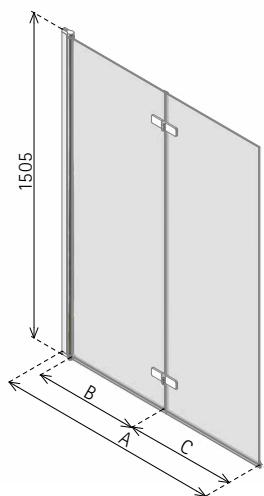

FOLDING BATH SCREEN

Not Handed

- Not Handed
- 6mm Safety Glass (EN12150-1)
- Matki Glass Guard Easy Clean protection included
- High-lustre anodised Aluminium frame with Chrome finish
- Compact fold-away design
- Screen folds away inside or outside the bath
- Installation by Matki Installations £447.00 ex VAT

DIMENSIONS (MM)			PRICES		
MODEL	A	B	C	PRICE (EX. VAT)	PRICE (INC. VAT)
EFB1100	1065	510	505	£475.00	£570.00