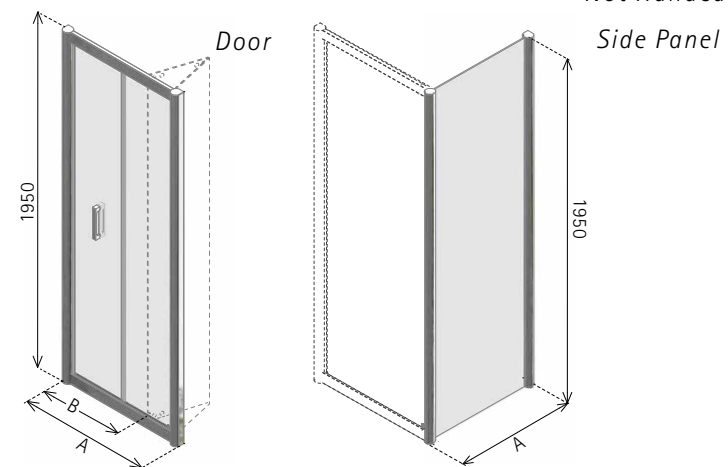

COLONADE INFOLD

- Not Handed
- 6mm Safety Glass (EN12150-1)
- Matki Glass Guard Easy Clean protection included
- High-lustre Aluminium frame in Silver/Chrome finish
- Doors can be installed to open from wall or side panel side
- Patented FLS Front Loading System (patent no. GB 228 9302B)
- Recommended Tray Model - Fineline 60 see page 79
- Installation by Matki Installations £500.00 ex VAT

DIMENSIONS (MM) PRICES

MODEL DOOR	A	B	PRICE (EX. VAT)	PRICE (INC. VAT)
NCI7000 (INFOLD)	655-685	475	£982.00	£1,178.40
NCI7600 (INFOLD)	725-745	535	£997.00	£1,196.40
NCI8000 (INFOLD)	765-785	575	£1,007.00	£1,208.40
NCI9000 (INFOLD)	865-885	675	£1,032.00	£1,238.40

MODEL SIDE PANEL PRICES

MODEL SIDE PANEL	A	PRICE (EX. VAT)	PRICE (INC. VAT)
NSC6900 (SIDE)	660-692	£381.00	£457.20
NSC7500 (SIDE)	720-752	£394.00	£472.80
NSC7900 (SIDE)	760-792	£411.00	£493.20
NSC8900 (SIDE)	860-892	£424.00	£508.80
NSC9900 (SIDE)	960-992	£439.00	£526.80