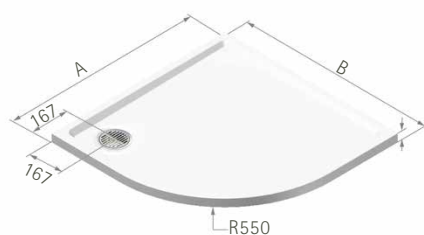

CONTINENTAL 40 CURVED

- 40mm Height, 10mm Raised Threshold
- Stone resin, double acrylic cap
- High-flow shower waste with Chrome flange and Stainless Steel grill as standard
- Raised Tray version optional with adjustable legs and front panel in White only. Adds 100mm to height. Add £102 ex VAT
- Available in White, Matt White, Black, Pergamon
- Matt White is certified DIN51097 A Anti-Slip