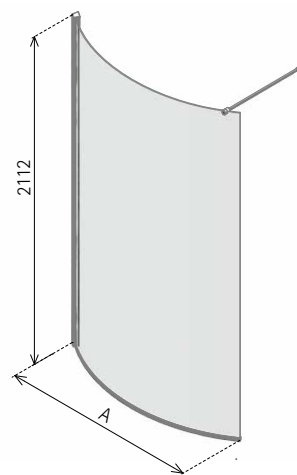

BOUTIQUE SINGLE PANEL - INTEGRATED TRAY

- Stunningly minimal with no Brace Bars required
- **LH/RH Entrance**
- Integrated 50mm Shower Tray with fast flow waste included, see page 41
- Shower Tray also available in Matt White with DIN51097 A Anti Slip Rating
- 10mm Safety Glass (EN12150-1). Matki Glass Guard Easy Clean protection included
- Unique integration of Panel into Shower Tray for frameless join and easier cleaning
- **Optional Raised Tray with cover panels in white only. For Raised Tray add 100mm to overall height and add £102 ex VAT to price for Corner, £66 for Recess.**
- **For Integrated Brassware including Shower Mixer, Deluge Head, Hand Shower and Slide Rail please see page 38 and add 'B' to the end of the code and surcharge of £1,238 ex VAT**
- **Installation by Matki Installations £447.00 ex VAT - excludes shower tray installation**

DIMENSIONS (MM)			PRICES	
MODEL	A	B X C	PRICE (EX. VAT)	PRICE (INC. VAT)
NWPR1580	905-920	1500 X 800	£1,082.00	£1,298.40
NWPR1590	905-920	1500 X 900	£1,086.00	£1,303.20
NWPR1780	1055-1070	1700 X 800	£1,162.00	£1,394.40
NWPR1790	1055-1070	1700 X 900	£1,174.00	£1,408.80

CURVED SINGLE PANEL

- **LH/RH Corner, please specify**
- 6mm Safety Glass
- Matki Glass Guard Easy Clean protection included
- High-lustre anodised Aluminium frame with Chrome finish
- **Features - special hinge enabling wall mount to be adjusted between 700mm and 975mm during installation. See illustration**
- Installation on a wet room floor
- Consideration should be given to water drainage, as water may spray beyond the panel
- Installation by Matki Installations £447.00 ex VAT

DIMENSIONS (MM)		PRICES	
MODEL	A	PRICE (EX. VAT)	PRICE (INC. VAT)
ACP1200	1250 MAX	£1,006.00	£1,207.20