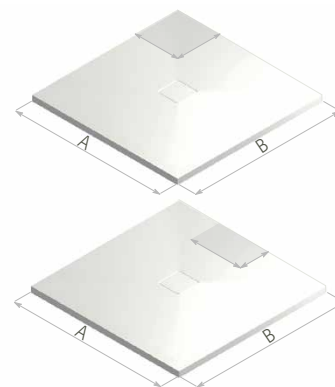

PREFERENCE FLOOR

- Flush to floor fitting, 20mm-25mm Depth
- Solid surface, semi matt
- Centre shower waste with cover in Preference Material
- Durable and fully restorable surface
- Available in White only
- Fully bespoke shapes up to 2000mm x 1100mm
- Certified DIN51097 B Anti Slip and PTV 36+ Low Slip Potential