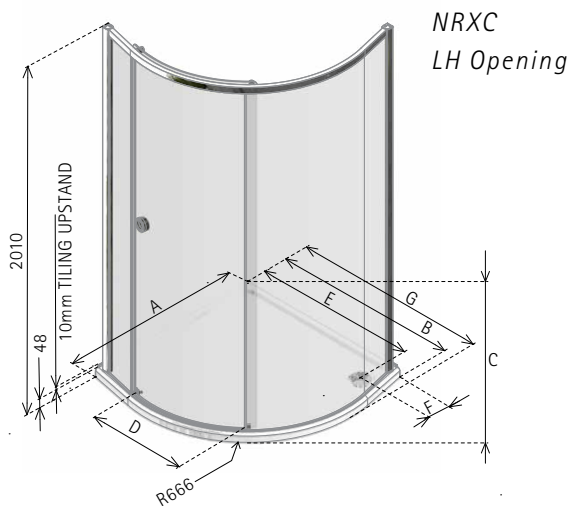

RADIANCE CURVED - INTEGRATED TRAY

- LH/RH opening (NRXC), LH/RH Corner (NRXO), please specify
- 6mm Curved Safety Glass
- Matki Glass Guard Easy Clean protection included
- High-lustre anodised Aluminium frame with Chrome finish
- Integrated 50mm Shower Tray with tiling upstands on wall sides and fast flow waste included
- Shower Tray also available in Matt White with DIN51097 A Anti Slip Rating
- **Optional Raised tray with Front Cover Panel in White only, adds 100mm to height. Add £102 excluding VAT to price. Add "Raised" after model number when ordering**
- Installation by Matki Installations £604.00 ex VAT - excludes shower tray installation

DIMENSIONS (MM)								PRICES	
MODEL NRXC	A	B	C	D	E	F	G	PRICE (EX. VAT)	PRICE (INC. VAT)
NRXC825	825	825	913	465	702	167	840	£1,395.00	£1,674.00
NRXC920	920	920	1112	465	823	155	961	£1,528.00	£1,833.60
NRXC1000	1000	1000	1235	465	892	150	1028	£1,738.00	£2,085.60
MODEL NRXO									
NRX01170	1104	1100	714	844	965	150	460	£1,542.00	£1,850.40
NRX01480	1481	1450	740	880	1339	150	465	£1,715.00	£2,058.00