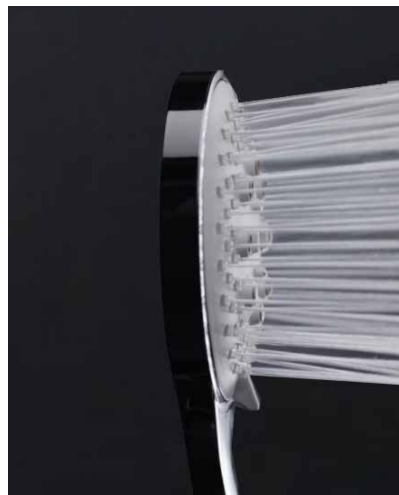

ELIXIR MULTI-JET HANDSET

EXM103
MIN 0.5 BAR

- Multi-function hand shower with 3 settings. Supplied with optional 9 litres/minutes flow regulator
- For Multi-Function Handset on Elixir Classic setups, state 'WITH EXM103' on order adding £29 ex VAT to the price

PRICE

MODEL	PRICE (EX. VAT)	PRICE (INC. VAT)
EXM103	£91.00	£109.20