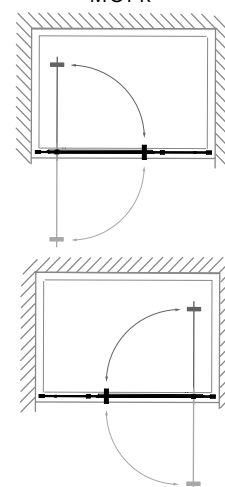

PIVOT RECESS MOPR

MOPR
7600/8000/9000