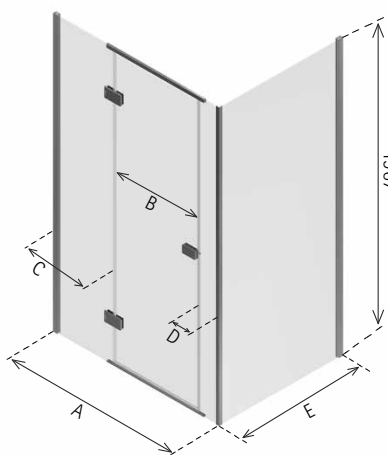

- LH/RH Corner, please specify
- Door opens outwards only
- 8mm Safety Glass (EN12150-1)
- Matki Glass Guard Easy Clean protection included
- Installation on shower tray or wet room floor
- Handle: Soft Return/Traditional, see page 5
- Matt Black Finish with soft return handle only, add £476 ex VAT
- Installation by Matki Installations £683.00 ex VAT

DIMENSIONS (MM) PRICES

MODEL	A	B	C	D	E	PRICE (EX. VAT)	PRICE (INC. VAT)
IC800	771 - 786	492	130	155	772 - 787	£1,247.00	£1,496.40
IC8090	771 - 786	492	130	155	872 - 887	£1,260.00	£1,512.00
IC9080	871 - 886	592	130	155	772 - 787	£1,265.00	£1,518.00
IC900	871 - 886	592	130	155	872 - 887	£1,278.00	£1,533.60
IC1080	971 - 986	592	230	155	772 - 787	£1,283.00	£1,539.60
IC1090	971 - 986	592	230	155	872 - 887	£1,296.00	£1,555.20
IC1280	1171 - 1186	592	430	155	772 - 787	£1,332.00	£1,598.40
IC1290	1171 - 1186	592	430	155	872 - 887	£1,345.00	£1,614.00
IC1580	1471 - 1486	592	730	155	772 - 787	£1,387.00	£1,664.40
IC1590	1471 - 1486	592	730	155	872 - 887	£1,400.00	£1,680.00