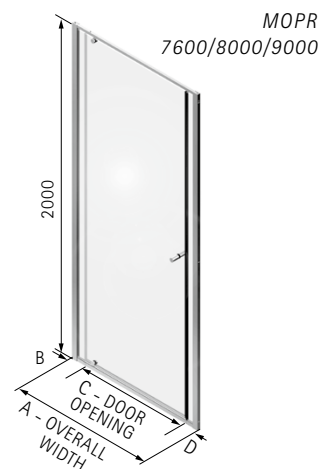

MOPR
7600/8000/9000