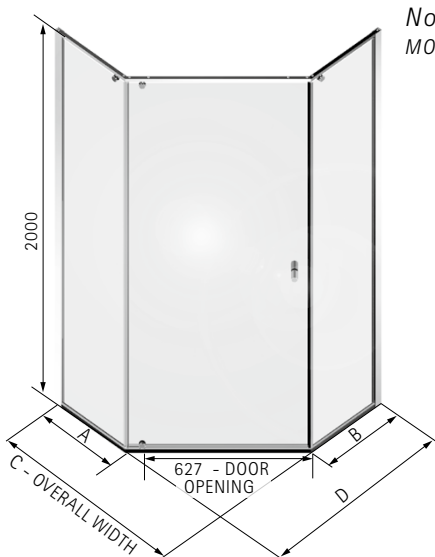

- MOQP900 + MOQP1000: Not handed
- **MOQP1290: Please specify LH/RH Corner**
- 8mm Safety Glass (EN12150-1)
- Matki Glass Guard Easy Clean protection included
- Cylinder Handle, Silver Frames, Chrome Details as Standard
- **For Special Colour combinations and Ring Handle option, see page 67**
- Installation on shower tray or wet room floor or existing pentangle shower tray
- Door pivot points are interchangeable to enable opening from left or right side
- Tray available in any colour see page 83
- Installation by Matki Installations £604.00 ex VAT - excludes shower tray installation

DIMENSIONS (MM)					PRICES	
WITH SHOWER TRAY INCLUDED						
MODEL	A	B	C	D	PRICE (EX. VAT)	PRICE (INC. VAT)
MOQP900T	398	398	900	900	£1,614.00	£1,936.80
MOQP1000T	498	498	1000	1000	£1,690.00	£2,028.00
MOQP1290T	698	398	1200	900	£1,809.00	£2,170.80

DIMENSIONS (MM)					PRICES	
FOR WET ROOM OR ALTERNATIVE SHOWER TRAY						
MODEL	A	B	C	D	PRICE (EX. VAT)	PRICE (INC. VAT)
MOQP900	373-393	373-393	872-892	872 - 892	£1,277.00	£1,532.40
MOQP1000	473-493	473-493	972-992	972 - 992	£1,318.00	£1,581.60
MOQP1290	673-693	373-393	1172-1192	872-892	£1,434.00	£1,720.80