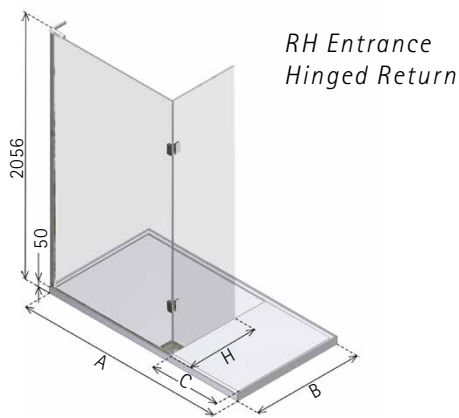

BOUTIQUE PANEL WITH RETURN PANEL - INTEGRATED TRAY

- Stunningly minimal, with no brace bars required when using Fixed Return
- **Fixed Return as Standard. For Hinged Return with Brace Bar add suffix 'H' to code and surcharge of £412 ex VAT**
- Unique integration of Panels into Shower Tray for frameless join and easier cleaning
- **LH/RH Entrance, please specify**
- 8mm and 10mm Safety Glass (EN12150-1). Matki Glass Guard Easy Clean protection included
- Integrated 50mm Shower Tray with fast flow waste included, see page 41
- Shower Tray also available in Matt White with DIN51097 A Anti Slip Rating
- **Optional Raised Tray with cover panel in white only. For Raised Tray add 100mm to overall height and surcharge of £66 ex VAT for Recess, £102 ex VAT for Corner**
- **For Integrated Brassware including Shower Mixer, Deluge Head, Hand Shower and Slide Rail, see page 38 and add 'B' to the end of the code and surcharge of £1,238 ex VAT**
- **Installation by Matki Installations £525.00 –excludes shower tray installation**

DIMENSIONS (MM)							PRICES	
MODEL RECESS	MODEL CORNER	A	B	C	D	H*	PRICE (EX. VAT)	PRICE (INC. VAT)
NWSR1290H*	NWSF1290H*	1200	900	530	-	400	£1,463.00	£1,755.60
NWSR1580	NWSF1580	1500	800	530	530	450	£1,111.00	£1,333.20
NWSR1590	NWSF1590	1500	900	530	530	450	£1,185.00	£1,422.00
NWSR1780	NWSF1780	1700	800	580	530	500	£1,213.00	£1,455.60
NWSR1790	NWSF1790	1700	900	580	530	500	£1,248.00	£1,497.60

*With Hinged Return Only