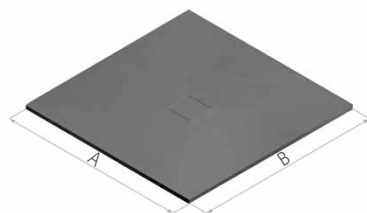

SLATE FLOOR

- Flush to Floor fitting, 38mm Depth
- Stone resin, gel coating
- Centre shower waste with cover in matching colour
- Available in any colour via RAL or sample matching
- Textured finish modelled on real slate
- Certified DIN51097 A Anti Slip
- Choose from 700, 760, 800, 900, 1000 width dimension at same price, please state width required clearly on order. For alternative lengths, widths and waste locations if possible, add £140 ex VAT

A	B	SLF	PRICE (EX. VAT)	PRICE (INC. VAT)
760	700-760	SLF760	£408.00	£489.60
800	700-800	SLF800	£408.00	£489.60
900	700-900	SLF900	£408.00	£489.60
1000	700-1000	SLF1000	£427.00	£512.40
1100	700-1000	SLF1100	£454.00	£544.80
1200	700-1000	SLF1200	£454.00	£544.80
1300	700-1000	SLF1300	£520.00	£624.00
1400	700-1000	SLF1400	£520.00	£624.00
1500	700-1000	SLF1500	£520.00	£624.00
1600	700-1000	SLF1600	£585.00	£702.00
1700	700-1000	SLF1700	£585.00	£702.00
1800	700-1000	SLF1800	£585.00	£702.00
1900	700-1000	SLF1900	£756.00	£907.20
2000	700-1000	SLF2000	£756.00	£907.20