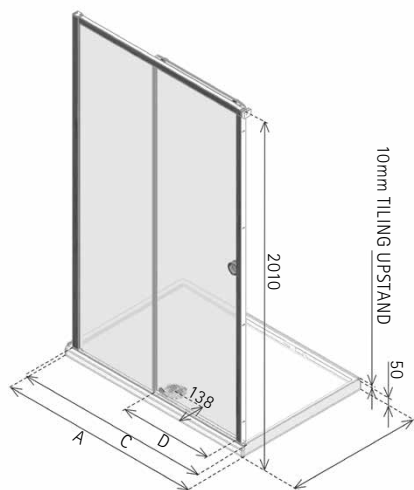

BOUTIQUE PANEL WITH RETURN PANEL - NWSF1790

RADIANCE SLIDER - INTEGRATED TRAY

NRXS

LH ENTRANCE

RH ENTRANCE

RH Entrance

- LH/RH entrance, please specify
- 8mm Safety Glass (EN12150-1). Matki Glass Guard Easy Clean protection included
- Low profile top track with smooth action and soft closure
- High-lustre anodised Aluminium frame with Chrome finish
- Integrated 50mm Shower Tray with tiling upstands on wall sides and fast flow waste included
- Shower Tray also available in Matt White with DIN51097 A Anti Slip Rating
- Optional Raised tray with Front Cover Panel in White only, adds 100mm to height. Add £66 excluding VAT to price. Add "Raised" after model number when ordering