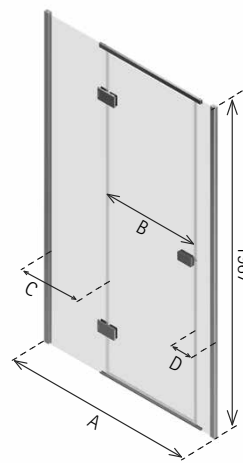

ILLUSION HINGED - INTEGRATED TRAY

- LH/RH Recess, please specify
- Door opens outwards only
- 8mm Safety Glass (EN12150-1)
- Matki Glass Guard Easy Clean protection included
- Integrated 50mm Shower Tray with fast flow waste included, see page 6
- Shower Tray also available in Matt White with DIN51097 A Anti Slip Rating
- Handle: Soft Return/Traditional, see page 5
- Optional Raised tray version available, supplied with adjustable legs and front cover panel in white only. Raised tray adds 100mm to height. Add £66.00 ex VAT to price
- Installation by Matki Installations £604.00 ex VAT - excludes shower tray installation

ILLUSION HINGED - WITHOUT TRAY

- LH/RH Recess, please specify
- Door opens outwards only
- 8mm Safety Glass (EN12150-1)
- Matki Glass Guard Easy Clean protection included
- Installation on shower tray or wet room floor
- Handle: Soft Return/Traditional, see page 5
- Matt Black Finish with soft return handle only, add £476 ex VAT
- Installation by Matki Installations £604.00 ex VAT

DIMENSIONS (MM)							PRICES	
MODEL	A	B	C	D	X	Y	PRICE (EX. VAT)	PRICE (INC. VAT)
IRT800	740 - 770	492	130	134	800	800	£1,259.00	£1,510.80
IRT900	840 - 870	592	130	134	900	900	£1,308.00	£1,569.60
IRT9080	840 - 870	592	130	134	900	800	£1,320.00	£1,584.00
IRT1080	940 - 970	592	230	134	1000	800	£1,333.00	£1,599.60
IRT1280	1140 - 1170	592	430	134	1200	800	£1,418.00	£1,701.60
IRT1290	1140 - 1170	592	430	134	1200	900	£1,436.00	£1,723.20
IRT1580	1440 - 1470	592	730	134	1500	800	£1,565.00	£1,878.00
IRT1590	1440 - 1470	592	730	134	1500	900	£1,584.00	£1,900.80