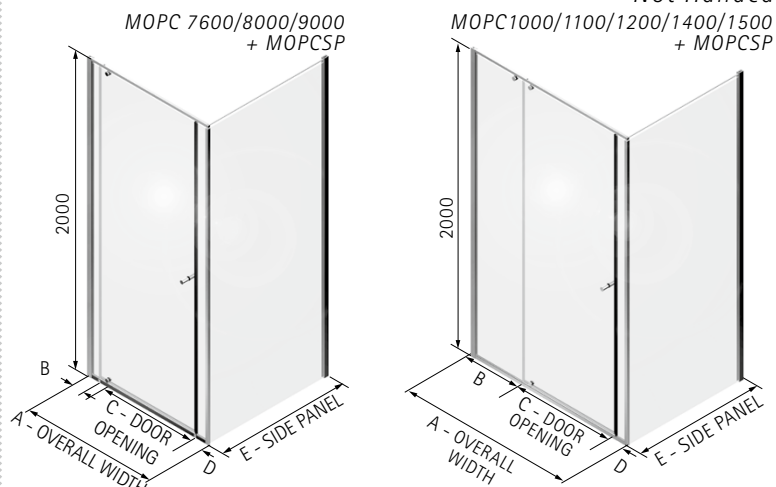

MATKI-ONE PIVOT

- Door opens both outwards and inwards
- 8mm Safety Glass (EN12150-1), Matki Glass Guard Easy Clean protection included
- Installation on wet room floor or tray, see page 78-81 for recommended Matki Trays
- Cylinder Handle, Silver Frames, Chrome Details as Standard
- For Special Colour combinations, Ring Handle and Bespoke side panel, see page 67
- Optional Reverse setup for sizes 1000-1200, where panels B and D are switched. Quote "Reverse" after code
- Installation by Matki Installations £683.00 ex VAT

DIMENSIONS (MM) PRICES

DOOR	A	B	C	D	PRICE (EX. VAT)	PRICE (INC. VAT)
MOPC7600	732-752	80-100	482	100	£618.00	£741.60
MOPC8000	772-792	80-100	522	100	£631.00	£757.20
MOPC9000	872-892	80-100	622	100	£655.00	£786.00
MOPC1000	973-993	322-342	482	100	£696.00	£835.20
MOPC1100	1073-1093	382-402	522	100	£726.00	£871.20
MOPC1200	1173-1193	382-402	622	100	£751.00	£901.20
MOPC1400	1373-1393	342-362	862	100	£981.00	£1,177.20
MOPC1500	1473-1493	442-462	862	100	£1,015.00	£1,218.00

SIDE PANEL E

SIDE PANEL	E	PRICE (EX. VAT)	PRICE (INC. VAT)
MOPCSP760	732-752	£445.00	£534.00
MOPCSP800	772-792	£450.00	£540.00
MOPCSP900	872-892	£470.00	£564.00
MOPCSP1000	972-992	£519.00	£622.80

VAT calculated at 20%