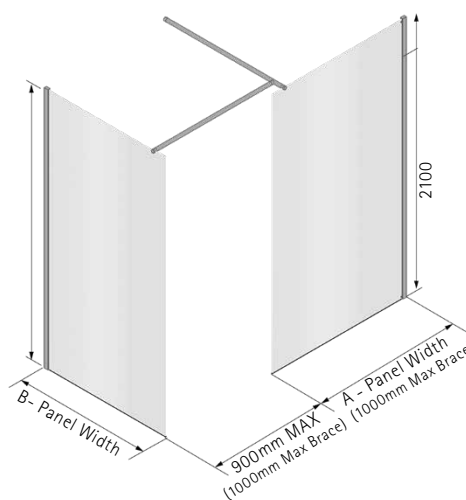

BOUTIQUE PANEL AND SIDE PANEL - INTEGRATED TRAY

- Stunningly minimal with no Brace Bars required
- **LH/RH Entrance, please specify**
- Integrated 50mm Shower Tray with fast flow waste included, see page 41
- Shower Tray also available in Matt White with DIN51097 A Anti Slip Rating
- 10mm Safety Glass (EN12150-1). Matki Glass Guard Easy Clean protection included
- Fast Flow Shower waste with polished Stainless Steel grill included
- **Optional Raised Tray with cover panel in white only. For Raised Tray add 100mm to overall height and add £102 ex VAT to price**
- **For Integrated Brassware including Shower Mixer, Deluge Head, Hand Shower and Slide Rail please see page 38 and add 'B' to the end of the code and surcharge of £1,238 ex VAT**
- Installation by Matki Installations £525.00 ex VAT – excludes shower tray installation

DIMENSIONS (MM) PRICES

MODEL	A	B X C	PRICE (EX. VAT)	PRICE (INC. VAT)
NWPC1580	905-920	1500 X 800	£1,735.00	£2,082.00
NWPC1590	905-920	1500 X 900	£1,757.00	£2,108.40
NWPC1780	1055-1070	1700 X 800	£1,815.00	£2,178.00
NWPC1790	1055-1070	1700 X 900	£1,845.00	£2,214.00

MATKI-ONE PANEL AND SIDE PANEL QD

Not Handed

- 8mm Safety Glass (EN12150-1)
- Matki Glass Guard Easy Clean protection included
- Silver Frame with Chrome Disc details as Standard
- **For Special Colour combinations and Bespoke sizes, see page 67**
- Installation on Shower Tray or Wet Room Floor
- **Additional size combinations can be ordered from all available MOWP and MOWPFE panel sizes, please order MOWWBES stating two MOWP or MOWPFE codes, summing the prices of each panel**
- T-Bar is adjustable to maximum 1000mm projection from wall and maximum 900mm distance between panels
- Installation by Matki Installations £525.00 ex VAT

DIMENSIONS (MM) PRICES