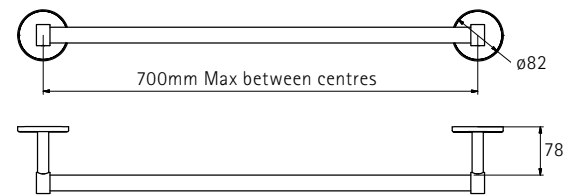

MATKI-ONE PANEL MOUNTED TOWEL RAIL

- Stylish Towel Rail with range of colour combinations
- Available for any Matki-ONE Side Panels or Wet Room Panels wider than 865mm
- Price includes Towel Rail and Special Glass surcharge, lead time 4-6 weeks from order. Please order with and add to price of standard product
- Standard location height 1000mm from base of panel
- For use with alternative Matki Collection products, please contact Matki

DIMENSIONS (MM)		PRICES	
MODEL		PRICE (EX. VAT)	PRICE (INC. VAT)
MOTR700 SILVER	Silver Rail, Silver Brackets, Silver End Discs	£320.00	£384.00
MOTR700 BLACK	Black Rail, Silver Brackets, Black End Discs	£355.00	£426.00
MOTR700 WHITE	White Rail, Silver Brackets, White End Discs	£320.00	£384.00
MOTR700 BRONZE	Bronze Rail, Silver Brackets, Copper End Discs	£355.00	£426.00

For alternative End Discs please request colour on order and add £45 ex VAT

MATKI-ONE WALL MOUNTED RAIL

MOWR

- Strong Wall Rail in range of colour combinations
- For use as Towel Rail or Support Rail in range of colour combinations
- Adjustable size up to 700mm between centres
- Suitable for vertical, horizontal or diagonal orientation
- Tested with 100kg weight

DIMENSIONS (MM)		PRICES	
MODEL		PRICE (EX. VAT)	PRICE (INC. VAT)
MOWR700 SILVER	Silver Rail, Silver Brackets, Silver End Discs	£200.00	£240.00
MOWR700 BLACK	Black Rail, Silver Brackets, Black End Discs	£240.00	£288.00
MOWR700 WHITE	White Rail, Silver Brackets, White End Discs	£200.00	£240.00
MOWR700 BRONZE	Bronze Rail, Silver Brackets, Brass End Discs	£240.00	£288.00

For alternative End Discs please request colour on order and add £45 ex VAT

ACCESSORIES: