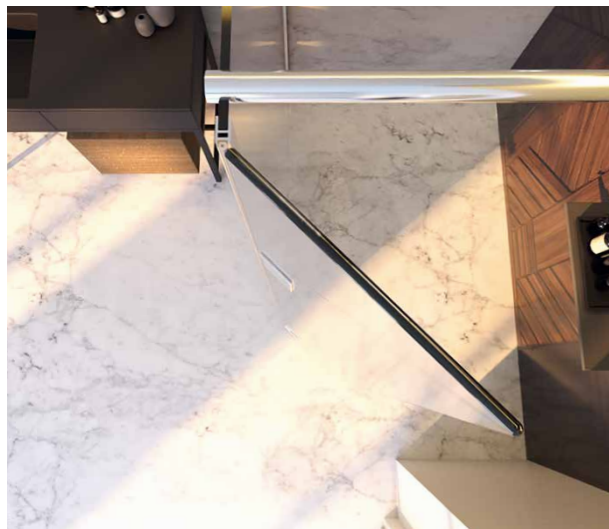

■ The Matki-ONE Wet Room Panel is now available to order as standard with a Hinge Panel. Working to reduce splash and spray from the shower area, the Hinge Panel opens through 180° and is fitted with an advanced Neoprene seal, keeping the Wet Room free of excess water with convenient flexibility. See [page 58](#) for prices and specification.