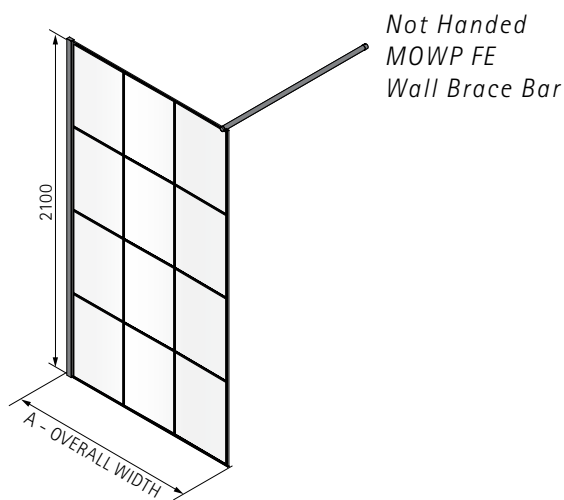

MATKI-ONE WET ROOM PANEL WITH FRAMED EFFECT WITH WALL (MOWP FE) OR CEILING BRACE BAR (MOWV FE)

- See opposite page and below for product details
- Ceramic digital print with highly scratch resistant surface MOWP and MOWV are available with Framed-Effect digital printing in Black or White for the sizes listed
- Prices include Frames and Details in Black or White to match
- Alternative panel sizes and print designs are available on request
- Brace bars in all colours include some chrome detailing
- Installation by Matki Installations £447.00 ex VAT

DIMENSIONS (MM)		PRICES	
FRAMED-EFFECT PANEL WITH WALL BRACE BAR			
MODEL	A	PRICE (EX. VAT)	PRICE (INC. VAT)
MOWP800 FE BLACK	755-770	£1,099.00	£1,318.80
MOWP800 FE WHITE	755-770	£1,054.00	£1,264.80
MOWP900 FE BLACK	865-880	£1,189.00	£1,426.80
MOWP900 FE WHITE	865-880	£1,144.00	£1,372.80
MOWP1000 FE BLACK	955-970	£1,284.00	£1,540.80
MOWP1000 FE WHITE	955-970	£1,239.00	£1,486.80
MOWP1200 FE BLACK	1155-1170	£1,475.00	£1,770.00
MOWP1200 FE WHITE	1155-1170	£1,430.00	£1,716.00
MOWP1500 FE BLACK	1455-1470	£1,794.00	£2,152.80
MOWP1500 FE WHITE	1455-1470	£1,749.00	£2,098.80
BESPOKE PRICE ON APPLICATION			

DIMENSIONS (MM)		PRICES	
FRAMED-EFFECT PANEL WITH CEILING BAR			
MODEL	A	PRICE (EX. VAT)	PRICE (INC. VAT)
MOWV800 FE BLACK	755-770	£1,175.00	£1,410.00
MOWV800 FE WHITE	755-770	£1,130.00	£1,356.00
MOWV900 FE BLACK	865-880	£1,265.00	£1,518.00
MOWV900 FE WHITE	865-880	£1,220.00	£1,464.00
MOWV1000 FE BLACK	955-970	£1,360.00	£1,632.00
MOWV1000 FE WHITE	955-970	£1,315.00	£1,578.00
MOWV1200 FE BLACK	1155-1170	£1,551.00	£1,861.20
MOWV1200 FE WHITE	1155-1170	£1,506.00	£1,807.20
MOWV1500 FE BLACK	1455-1470	£1,870.00	£2,244.00
MOWV1500 FE WHITE	1455-1470	£1,825.00	£2,190.00
BESPOKE PRICE ON APPLICATION