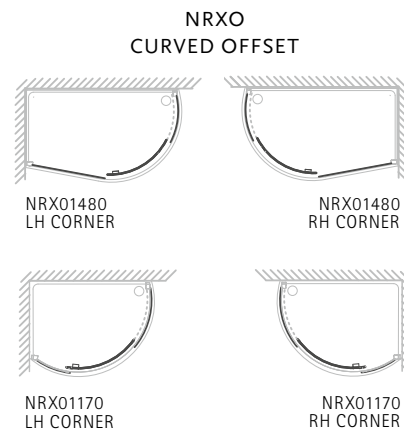

RADIANCE CURVED - INTEGRATED TRAY

- LH/RH opening (NRXC), LH/RH Corner (NRXO), please specify
- 6mm Curved Safety Glass
- Matki Glass Guard Easy Clean protection included
- High-lustre anodised Aluminium frame with Chrome finish
- Integrated 50mm Shower Tray with tiling upstands on wall sides and fast flow waste included
- Shower Tray also available in Matt White with DIN51097 A Anti Slip Rating
- **Optional Raised tray with Front Cover Panel in White only, adds 100mm to height. Add £102 excluding VAT to price. Add "Raised" after model number when ordering**
- Installation by Matki Installations £604.00 ex VAT - excludes shower tray installation

DIMENSIONS (MM)								PRICES	
MODEL NRXC	A	B	C	D	E	F	G	PRICE (EX. VAT)	PRICE (INC. VAT)
NRXC825	825	825	913	465	702	167	840	£1,395.00	£1,674.00
NRXC920	920	920	1112	465	823	155	961	£1,528.00	£1,833.60
NRXC1000	1000	1000	1235	465	892	150	1028	£1,738.00	£2,085.60
MODEL NRXO									
NRX01170	1104	1100	714	844	965	150	460	£1,542.00	£1,850.40
NRX01480	1481	1450	740	880	1339	150	465	£1,715.00	£2,058.00