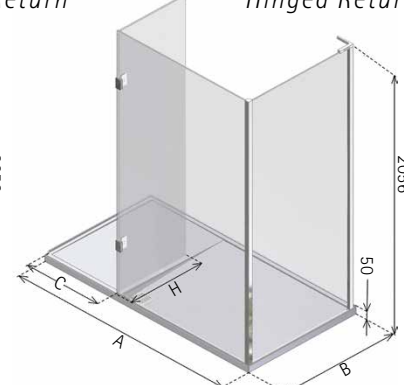

BOUTIQUE PANEL SURROUND FOR CORNER - INTEGRATED TRAY

NWSC

LH ENTRANCE

RH ENTRANCE

*LH Entrance
Fixed Return*

*LH Entrance
Hinged Return*

- Stunningly minimal, with no brace bars required when using Fixed Return
- Fixed return as Standard. For Hinged Return with Brace Bar add suffix 'H' to code and surcharge of £412 ex VAT
- Unique integration of Panels into Shower Tray for frameless join and easier cleaning
- LH/RH Entrance, please specify
- 8mm and 10mm Safety Glass (EN12150-1). Matki Glass Guard Easy Clean protection included
- Integrated 50mm Shower Tray with fast flow waste included, see page 41
- Shower Tray also available in Matt White with DIN51097 A Anti Slip Rating
- Optional Raised Tray with cover panel in white only. For Raised Tray add 100mm to overall height and surcharge of £102 ex VAT
- For Integrated Brassware including Shower Mixer, Deluge Head, Hand Shower and Slide Rail, see page 38 and add 'B' to the end of the code and surcharge of £1,238 ex VAT
- Installation by Matki Installations £604.00 ex VAT - excludes shower tray installation