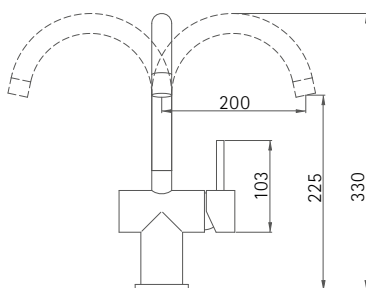

- Single lever for ease of use
- 330mm high swan neck swivel spout
- 200mm projection
- Fitted with spray aerator
- Solid Brass in a Chrome finish

PRICE

MODEL	PRICE (EX. VAT)	PRICE (INC. VAT)
EXM30/MONO	£213.00	£255.60