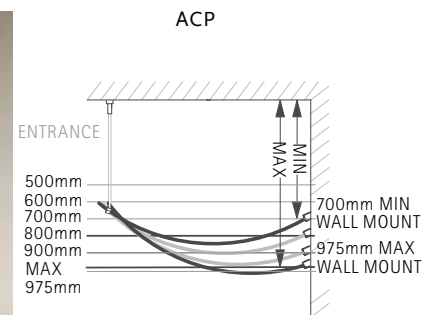

CURVED SINGLE PANEL

LH Corner