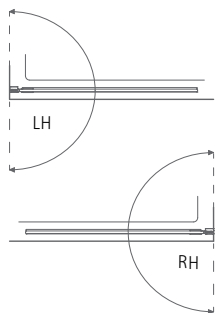

- LH/RH, please specify
- 10mm Safety Glass (EN12150-1)
- Matki Glass Guard Easy Clean protection included
- High-lustre anodised Aluminium frame with Chrome finish
- Screen swings inwards or outwards through 180°
- Screen can be stored away against wall
- Designed for flat top baths
- Available with frame and hinges in Matt Black please add surcharge of £235 excluding VAT
- Installation by Matki Installations £368.00 ex VAT

DIMENSIONS (MM)			PRICES	
MODEL	A	B	PRICE (EX. VAT)	PRICE (INC. VAT)
STB700	1505	735 - 750	£589.00	£706.80
STB800	1505	835 - 850	£606.00	£727.20