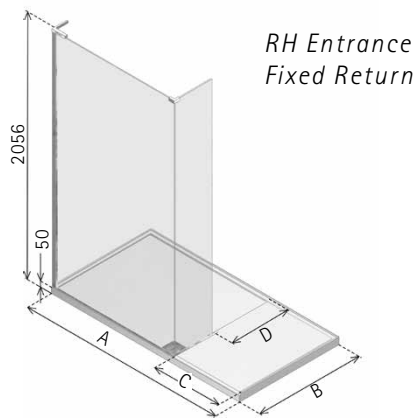

BOUTIQUE PANEL WITH RETURN PANEL - INTEGRATED TRAY

- Stunningly minimal, with no brace bars required when using Fixed Return
- **Fixed Return as Standard. For Hinged Return with Brace Bar add suffix 'H' to code and surcharge of £412 ex VAT**
- Unique integration of Panels into Shower Tray for frameless join and easier cleaning
- **LH/RH Entrance, please specify**
- 8mm and 10mm Safety Glass (EN12150-1). Matki Glass Guard Easy Clean protection included
- Integrated 50mm Shower Tray with fast flow waste included, see page 41
- Shower Tray also available in Matt White with DIN51097 A Anti Slip Rating
- **Optional Raised Tray with cover panel in white only. For Raised Tray add 100mm to overall height and surcharge of £66 ex VAT for Recess, £102 ex VAT for Corner**
- **For Integrated Brassware including Shower Mixer, Deluge Head, Hand Shower and Slide Rail, see page 38 and add 'B' to the end of the code and surcharge of £1,238 ex VAT**
- **Installation by Matki Installations £525.00 –excludes shower tray installation**

DIMENSIONS (MM)							PRICES	
MODEL RECESS	MODEL CORNER	A	B	C	D	H*	PRICE (EX. VAT)	PRICE (INC. VAT)
NWSR1290H*	NWSF1290H*	1200	900	530	-	400	£1,463.00	£1,755.60
NWSR1580	NWSF1580	1500	800	530	530	450	£1,111.00	£1,333.20
NWSR1590	NWSF1590	1500	900	530	530	450	£1,185.00	£1,422.00
NWSR1780	NWSF1780	1700	800	580	530	500	£1,213.00	£1,455.60
NWSR1790	NWSF1790	1700	900	580	530	500	£1,248.00	£1,497.60

*With Hinged Return Only