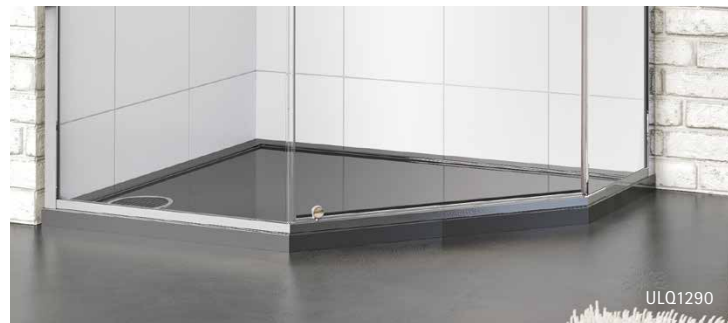

UNIVERSAL 40 QUINTESSA

- 40mm Height, 10mm Raised Threshold
- Stone resin, gel coating
- High-flow shower waste with Chrome flange and Stainless Steel grill as standard
- Raised Tray version optional with adjustable legs and front panel in colour to match tray. Adds 100mm to height. Add £98 ex VAT
- Available in any colour via RAL or sample matching

A	B	C	D	E	ULQ	PRICE (EX. VAT)	PRICE (INC. VAT)
900	900	918	398	398	ULQ900	£337.00	£404.40
1000	1000	1058	498	498	ULQ1000	£372.00	£446.40
900	1200	1129	698	398	ULQ1290LH	£375.00	£450.00
1200	900	1129	398	698	ULQ1290RH**	£375.00	£450.00
900	1500	1341	998	398	ULQ1590LH	£409.00	£490.80
1500	900	1341	398	998	ULQ1590RH**	£409.00	£490.80

** Waste is located in RH corner for this model, other models have waste outlet in LH corner, see illustrations
For waste options please see page 81