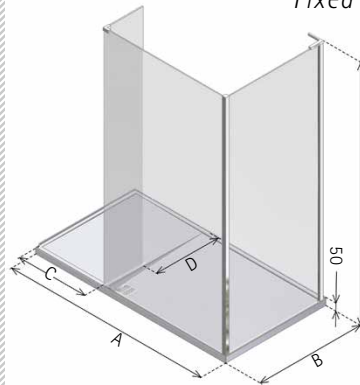

BOUTIQUE PANEL SURROUND FOR CORNER - INTEGRATED TRAY

NWSC

LH ENTRANCE

RH ENTRANCE

*LH Entrance
Fixed Return*

*LH Entrance
Hinged Return*

- Stunningly minimal, with no brace bars required when using Fixed Return
- Fixed return as Standard. For Hinged Return with Brace Bar add suffix 'H' to code and surcharge of £412 ex VAT
- Unique integration of Panels into Shower Tray for frameless join and easier cleaning
- LH/RH Entrance, please specify
- 8mm and 10mm Safety Glass (EN12150-1). Matki Glass Guard Easy Clean protection included
- Integrated 50mm Shower Tray with fast flow waste included, see page 41
- Shower Tray also available in Matt White with DIN51097 A Anti Slip Rating
- Optional Raised Tray with cover panel in white only. For Raised Tray add 100mm to overall height and surcharge of £102 ex VAT
- For Integrated Brassware including Shower Mixer, Deluge Head, Hand Shower and Slide Rail, see page 38 and add 'B' to the end of the code and surcharge of £1,238 ex VAT
- Installation by Matki Installations £604.00 ex VAT - excludes shower tray installation