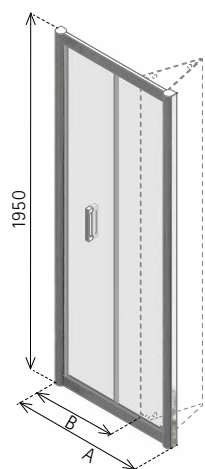

Not Handed

- Not Handed
- 6mm Safety Glass (EN12150-1)
- Matki Glass Guard Easy Clean protection included
- High-lustre Aluminium frame in Silver/Chrome finish
- Patented FLS Front Loading System (patent no. GB 228 9302B)
- Recommended Tray Model - Fineline 60 see page 79
- Installation by Matki Installations £500.00 ex VAT