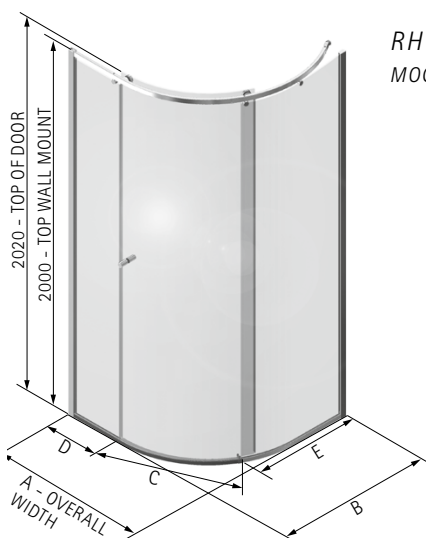

MATKI-ONE CURVED

MOC1080, MOC1090,
MOC1280, MOC1290, MOC1590
CURVED OFFSET

- Curved: LH/RH, please specify
- Curved Offset: LH/RH Corner, please specify
- 8mm Safety Glass
- Matki Glass Guard Easy Clean protection included
- Cylinder Handle, Silver Frames, Chrome Details as Standard
- For Special Colour combinations, see page 67
- Installation on shower tray, wet room floor or existing 550 radius curved shower tray
- Tray available in any colour see page 82
- Installation by Matki Installations £604.00 ex VAT – excludes shower tray installation

DIMENSIONS (MM)					PRICES		
WITH SHOWER TRAY INCLUDED							
MODEL	A	B	C	D	E	PRICE (EX. VAT)	PRICE (INC. VAT)

MOC800T	800	800	450	210-230	512-532	£1,753.00	£2,103.60
MOC900T	900	900	460	310-330	584-604	£1,865.00	£2,238.00
MOC1080T	1000	800	450	410-430	512-532	£1,890.00	£2,268.00
MOC1090T	1000	900	460	410-430	584-604	£1,946.00	£2,335.20
MOC1280T	1200	800	450	610-630	512-532	£1,954.00	£2,344.80
MOC1290T	1200	900	460	610-630	584-604	£2,023.00	£2,427.60
MOC1590T	1500	900	460	910-930	584-604	£2,133.00	£2,559.60

DIMENSIONS (MM)					PRICES		
FOR WET ROOM OR ALTERNATIVE SHOWER TRAY							
MODEL	A	B	C	D	E	PRICE (EX. VAT)	PRICE (INC. VAT)

MOC800	770-790	770-790	450	210-230	512-532	£1,427.00	£1,712.40
MOC900	870-890	870-890	460	310-330	584-604	£1,496.00	£1,795.20
MOC1080	970-990	770-790	450	410-430	512-532	£1,526.00	£1,831.20
MOC1090	970-990	864-884	460	410-430	584-604	£1,559.00	£1,870.80
MOC1280	1170-1190	770-790	450	610-630	512-532	£1,551.00	£1,861.20
MOC1290	1170-1190	864-884	460	610-630	584-604	£1,607.00	£1,928.40
MOC1590	1470-1490	864-884	460	910-930	584-604	£1,696.00	£2,035.20