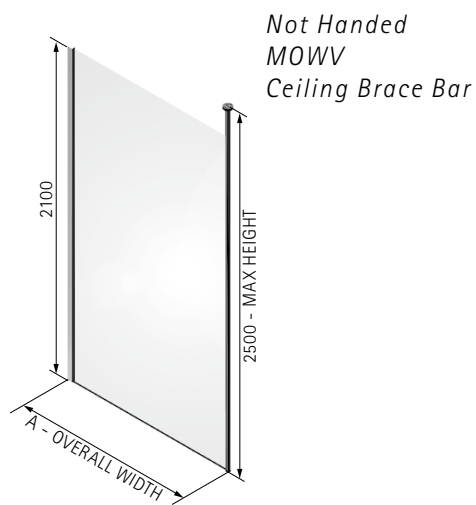

DIMENSIONS (MM)					PRICES		
FOR WET ROOM OR ALTERNATIVE SHOWER TRAY							
MODEL	A	B	C	D	E	PRICE (EX. VAT)	PRICE (INC. VAT)

MOC800	770-790	770-790	450	210-230	512-532	£1,427.00	£1,712.40
MOC900	870-890	870-890	460	310-330	584-604	£1,496.00	£1,795.20
MOC1080	970-990	770-790	450	410-430	512-532	£1,526.00	£1,831.20
MOC1090	970-990	864-884	460	410-430	584-604	£1,559.00	£1,870.80
MOC1280	1170-1190	770-790	450	610-630	512-532	£1,551.00	£1,861.20
MOC1290	1170-1190	864-884	460	610-630	584-604	£1,607.00	£1,928.40
MOC1590	1470-1490	864-884	460	910-930	584-604	£1,696.00	£2,035.20

MATKI-ONE WET ROOM PANEL WITH WALL BRACE BAR (MOWP) OR CEILING BRACE BAR (MOWV)

MOWP
WALL BRACE

MOWV
CEILING BRACE

- 8mm Safety Glass (EN12150-1)
- Matki Glass Guard Easy Clean protection included
- Silver Frame as Standard with Chrome Disc Detail on Wall Brace Version
- **For Special Colour combinations and Bespoke sizes, see page 67**
- Ceiling brace, maximum standard height 2500mm up to 3000mm available to order with surcharge of £90 excluding VAT
- Wall brace 1000mm or to special order 1500mm with surcharge of £34 excluding VAT
- See page 23 for image of Ceiling brace bar