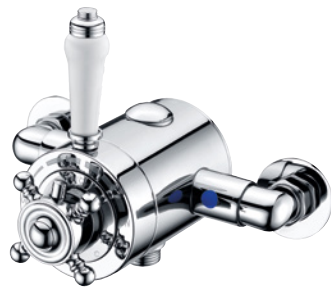

Shower pack

Chrome	£631.00 HOURGLASS SHWR PK3
Brushed Brass	£780.00 HOURGLASS BB SHWR PK

Taps and showers

Aston traditional exposed thermostatic shower valve

Chrome

£299.00
TSV101

Aston traditional concealed thermostatic shower valve