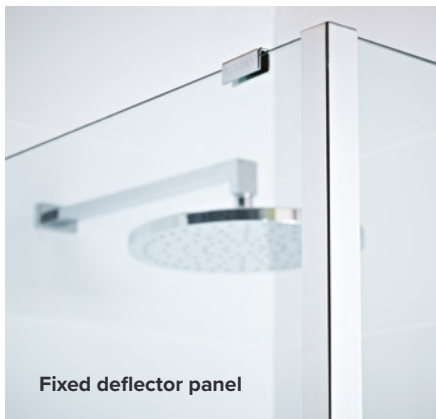

indi® bathrooms

Explore our curated shower enclosure collection, blending functionality with elegance. From the spacious wetroom collection to the innovative semi-frameless collection, we offer a variety of designs to suit any bathroom. Options range from open wetroom panels to stylish enclosures in finishes like Polished Chrome and Matt Black. Our bath screens, ideal for compact spaces, ensure over-the-bath showering without compromising style. Crafted with safety in mind, all our products feature toughened glass, marrying safety with sophistication for your bathroom transformation.

Shower trays and enclosures

Wetroom panels collection

Corner panels

- Available with 8mm or 10mm glass

Sizes from 365mm to 1365mm   **Prices from £302.38**

Includes wall fixing kit allowing +/- 7.5mm of vertical adjustment.

Deflector panels

- Available with 8mm or 10mm glass

Sizes from 226mm to 443mm   **Prices from £224.07**

Includes fixed or pivoting corner fixing kit.

Brace bars

- Available in round or square options

Low level brace kit   **Prices from £134.15**

Side panel brace kit   **Prices from £134.15**

Ceiling brace kit   **Prices from £129.36**

Floor to ceiling brace kit   **Prices from £144.47**

Low level brace kit (90° only)   **Prices from £104.08**

For use straight back to wall or can be cut to 45° if required for corner fixing.

Enclosure configurations which can be created using either 8mm or 10mm Wetroom glass panels.

- Corner panel
- Low level brace kit

- ×2 corner panels
- ×2 low level brace kits

- Corner panel
- Floor to ceiling brace kit

- ×2 corner panels
- Fixed deflector
- Low level brace kit

- Corner panel
- Ceiling brace kit

- ×2 corner panels
- Low level brace kit
- Side panel brace kit

Please ask The IPG member store for details and availability of the full range of products from each brand