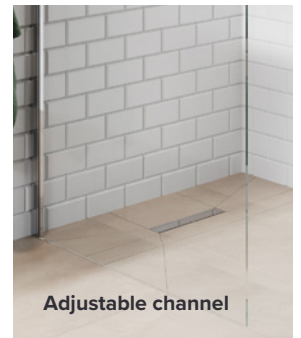

Surface channel

Adjustable channel