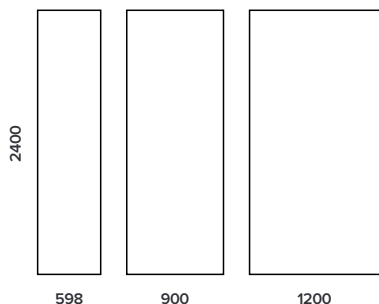

Panels are available in a range of widths for ease of installation;

2400 × 598mm (Hydrolock® and straight edge)
 2400 × 900mm (Hydrolock® and straight edge)
 2400 × 1200mm (Hydrolock® and straight edge)
 All panels are 11mm thick.