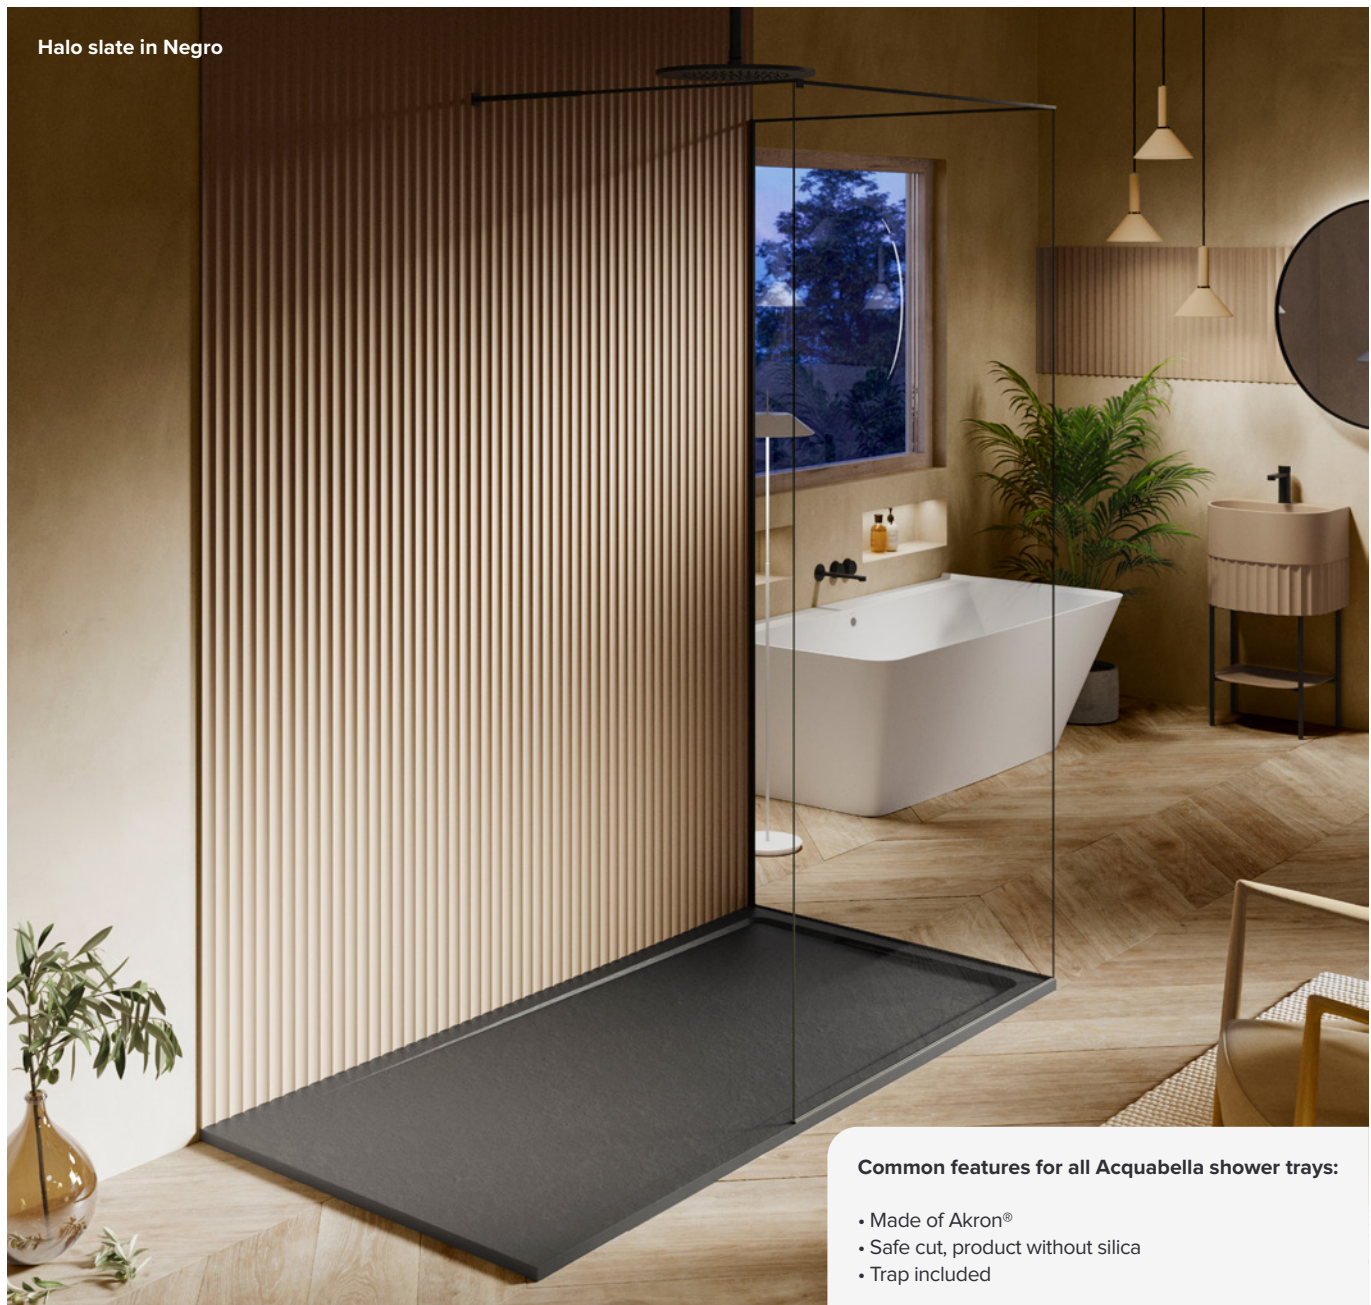

Alma slate in Bianco

Halo slate in Negro

Common features for all Acquabella shower trays:

- Made of Akron®
- Safe cut, product without silica
- Trap included