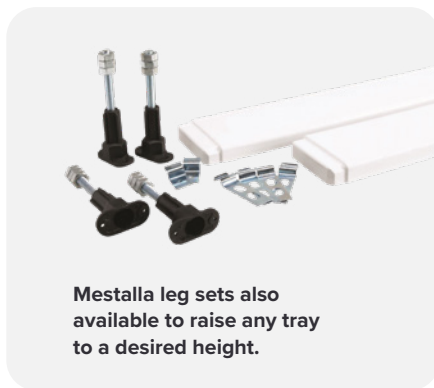

Rectangle tray

Mestalla leg sets also available to raise any tray to a desired height.

Mestalla quadrant

- Tray depth 45mm
- Tray radius 550mm

L800 × W800mm

£168.00
INDI-MES8080Q

L900 × W900mm

£192.00
INDI-MES9090Q