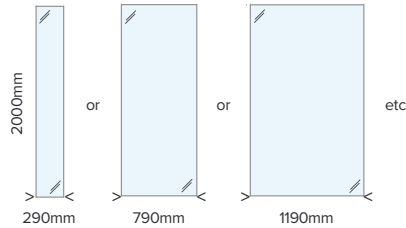

Step 1

Choose your glass size and thickness

Our toughened safety glass wetroom panels come in 12 different widths and both 8mm and 10mm thicknesses. They also have special Easi-Clean coating on one side.

A. Choose your glass thickness

B. Choose your glass width
(12 sizes available)