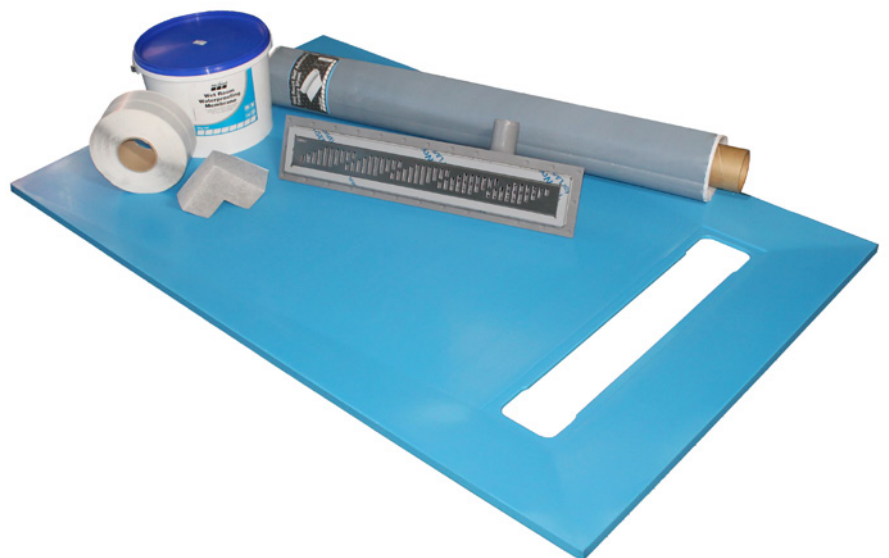

Linear drainage premier wetroom deck pack

W1200 × L1500 × D24mm	£1,149.68 Pack 1LS
W900 × L1800 × D24mm	£1,149.68 Pack 2LS
W1600 × L900 × D22mm	£1,083.01 Pack 3LC
W1400 × L900 × D22mm	£1,083.01 Pack 4LC
W900 × L1200 × D22mm	£1,083.01 Pack 5LS
W900 × L1500 × D22mm	£1,083.01 Pack 6LS
W1200 × L1200 × D22mm	£1,083.01 Pack 7LL
W1200 × L900 × D22mm	£1,083.01 Pack 8LL