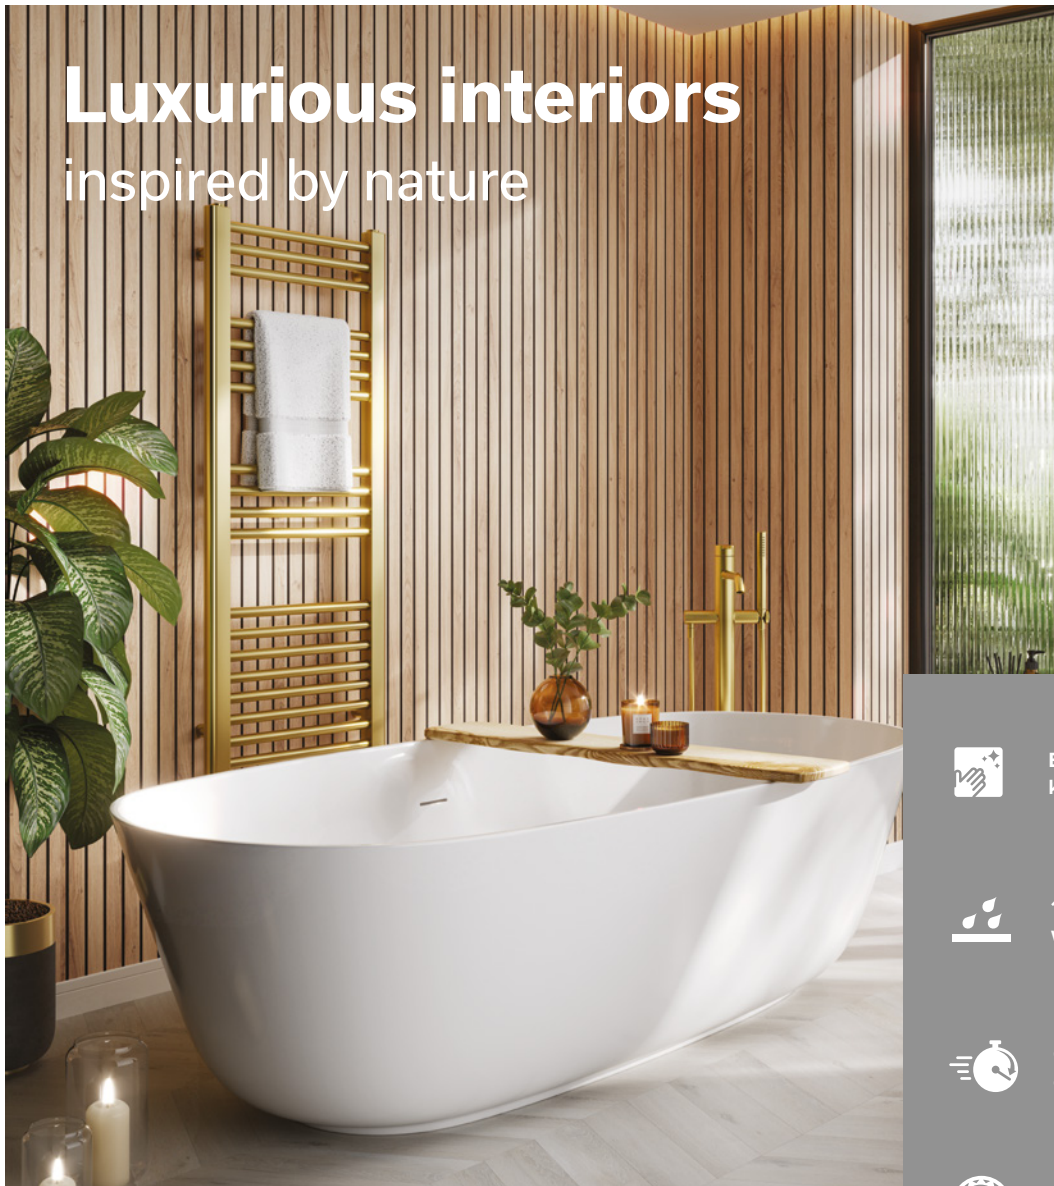

NATUREPANEL®

Luxurious interiors
inspired by nature

Easy to keep clean

100% waterproof

Quick and easy to install

30 year warranty

Wall and floor coverings

Grant Westfield now brings you Naturepanel. The launch of Naturepanel aims to provide a contemporary alternative to traditional slat wall - one that not only boasts an appealing aesthetic but also ensures effortless installation and convenient maintenance.

With an emphasis on natural materials, this range will allow you to embrace simplicity and minimalism with designs that are clean and visually balanced.

Using the latest technology, we etch a 6.4mm shadow line into our Naturepanel decor laminates, providing the depth of traditional wood panelling.

Being 100% waterproof Naturepanel wall panels are ideal for bathrooms, shower cubicles, gyms, and hotels, and are easy to clean, quick to install and FSC®- certified.