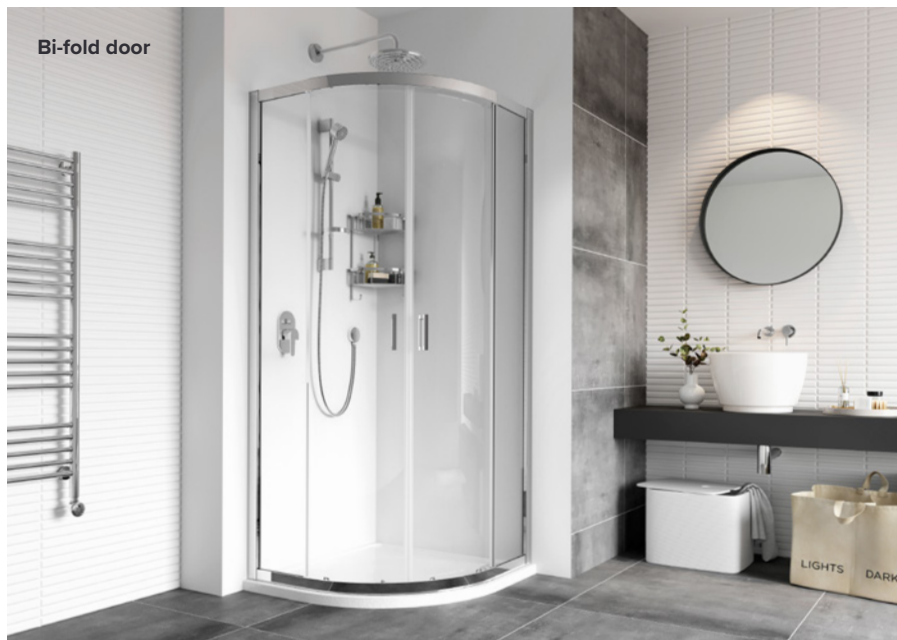

Bi-fold door

8mm framed collection

Bi-fold door

Sizes from 760mm to 1200mm **Prices from £515.84**

Two door quadrant

Sizes from 800mm to 1200mm **Prices from £600.23**

Sliding door

Sizes from 1000mm to 1700mm **Prices from £531.44**