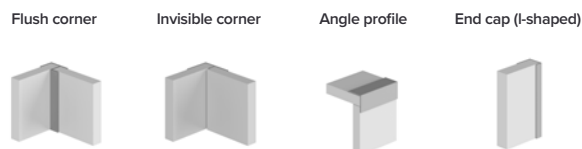

Profiles

To finish off edges or to join panels in a corner, the appropriate profiles must be used. Use the table to help you select the right profiles for your design.