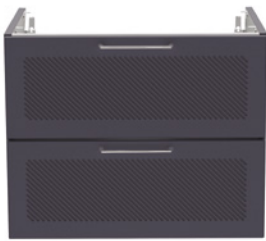

Floor sealing strip included.
Also available in W2000mm and W2500mm.

Chrome knob handle

W32 × H32mm
£9.60
H26

Vanity next generation

Five contemporary fascia designs available in 10 finishes. Featured below is Everest, a sleek fluted fascia, including handles and optional legs. Stunning on-trend designs in wall mounted or floor standing configurations, perfectly paired with a variety of ceramic basin options. Explore our extensive range of sizes to find the perfect fit for your space.