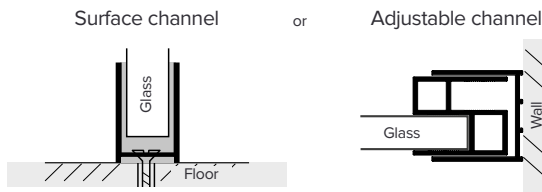

A. Choose your glass channel