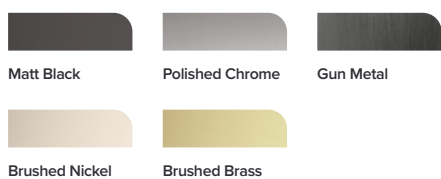

Square brace bar

Brace bars

- Brace bars are not included with wetroom panels and must be purchased separately
- Brace bars available in round or square
- Only square brace bars are available in all 5 finishes