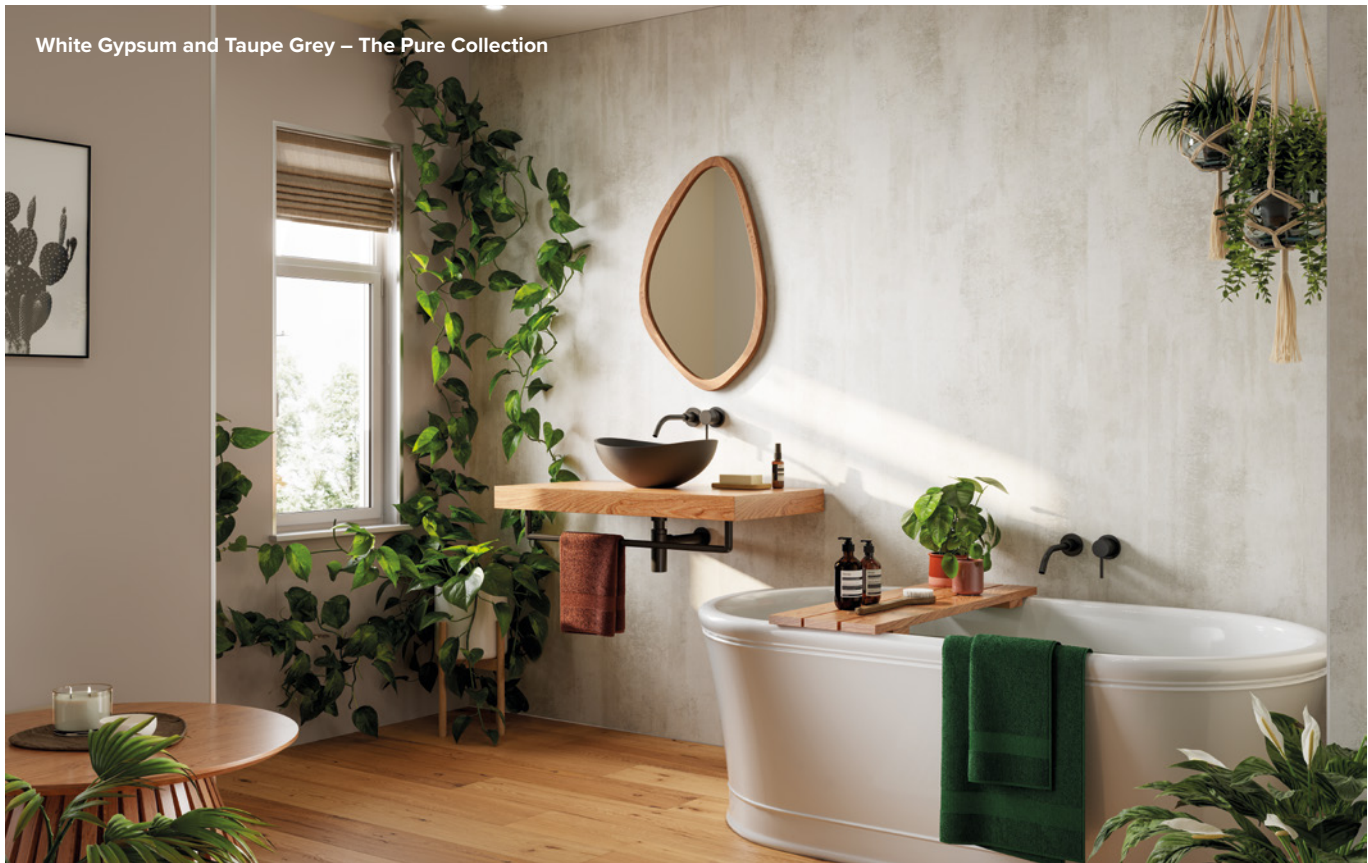

MULTIPANEL®

The UK's leading bathroom wall panels

Since 1881, Grant Westfield has been dedicated to manufacturing exceptional interior building products in Edinburgh. Grant Westfield is the home of the UK's leading bathroom wall panel, Multipanel.

Elegant solutions for stylish bathrooms

Create beautiful spaces with our waterproof bathroom wall panels, the luxurious and modern way to decorate your bathroom. Our beautiful wall panel collections come in a range of sizes and finishes, including marble, stone and wood, offering you a range of bathroom design possibilities.

Why Multipanel®?

Easy to keep clean

Fully waterproof

Quick and easy to install

Almost seamless Hydrolock® joint

Grout free installation

Can be installed over old tiles

White Gypsum and Taupe Grey – The Pure Collection

Wall and floor coverings

Hydrolock® for beautiful continuous walls

We created Hydrolock® to enhance the visual impact of our wall panels. Precisely engineered, the Hydrolock® edge allows panels to be joined together, without the use of mid-joints, to create a smooth, almost seamless expanse of waterproof walls.

With an industry leading 6mm tolerance Hydrolock® panels are easy to install and produce a great finish every time.

Hydrolock® panels are available in a range of widths for ease of installation;

- 2400 × 598mm
- 2400 × 900mm
- 2400 × 1200mm