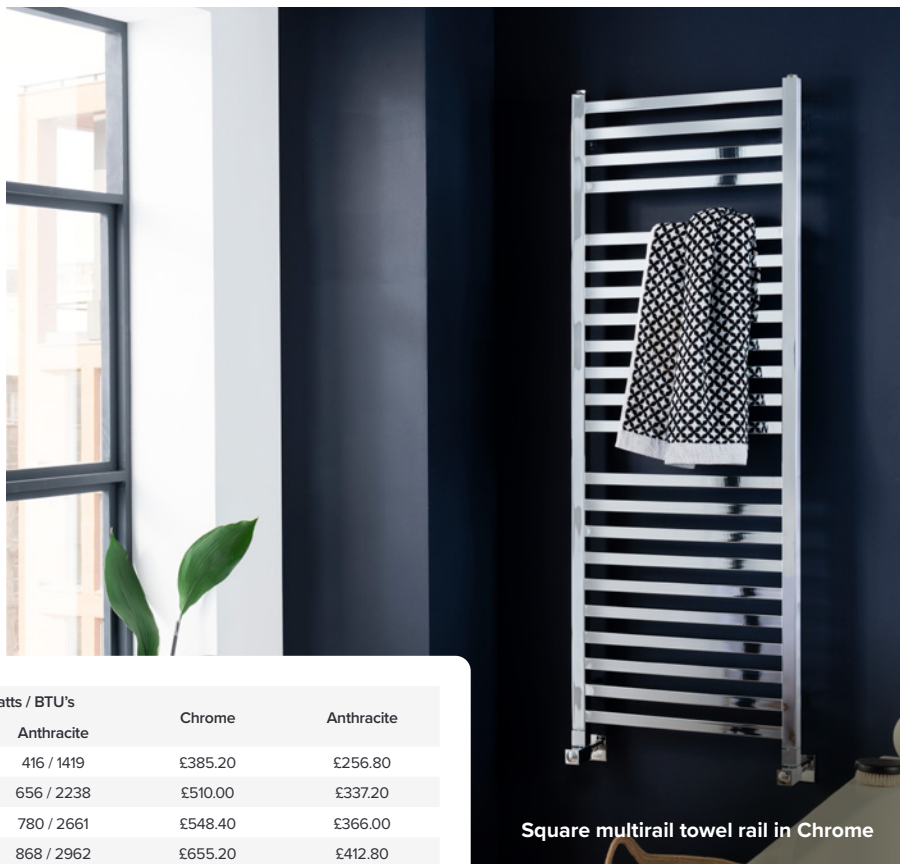

Please ask The IPG member store for details and availability of the full range of products from each brand

Square multirail towel rail

This sleek and stylish towel rail is the perfect addition to any modern bathroom. Boasting 25mm square horizontal tubes, providing ample space for hanging and drying towels.