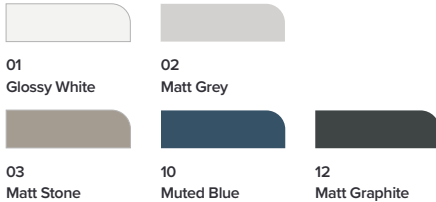

For use with concealed cistern.

VELDEAU

Aston range

Aston brings effortless minimalism and mid-century style to your space with its smooth fascias available in five finishes.

Veldeau fitted furniture kits include carcasses, end panels, plinths, handles, a basin, a WC pan, cistern and flush button. Everything you need apart from the tap.