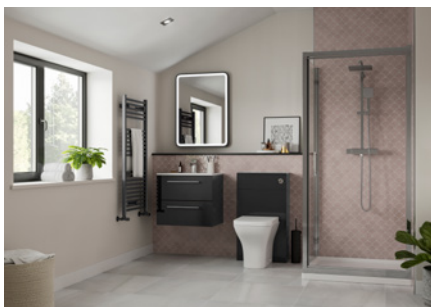

Volta

A functional and stylish range of wall hung and floor standing units. With colour co-ordinated cabinets and soft close doors and drawers you can customise your design with a choice of handles and option of a sleek sit-in ceramic basin or a worktop and choice of washbowl.