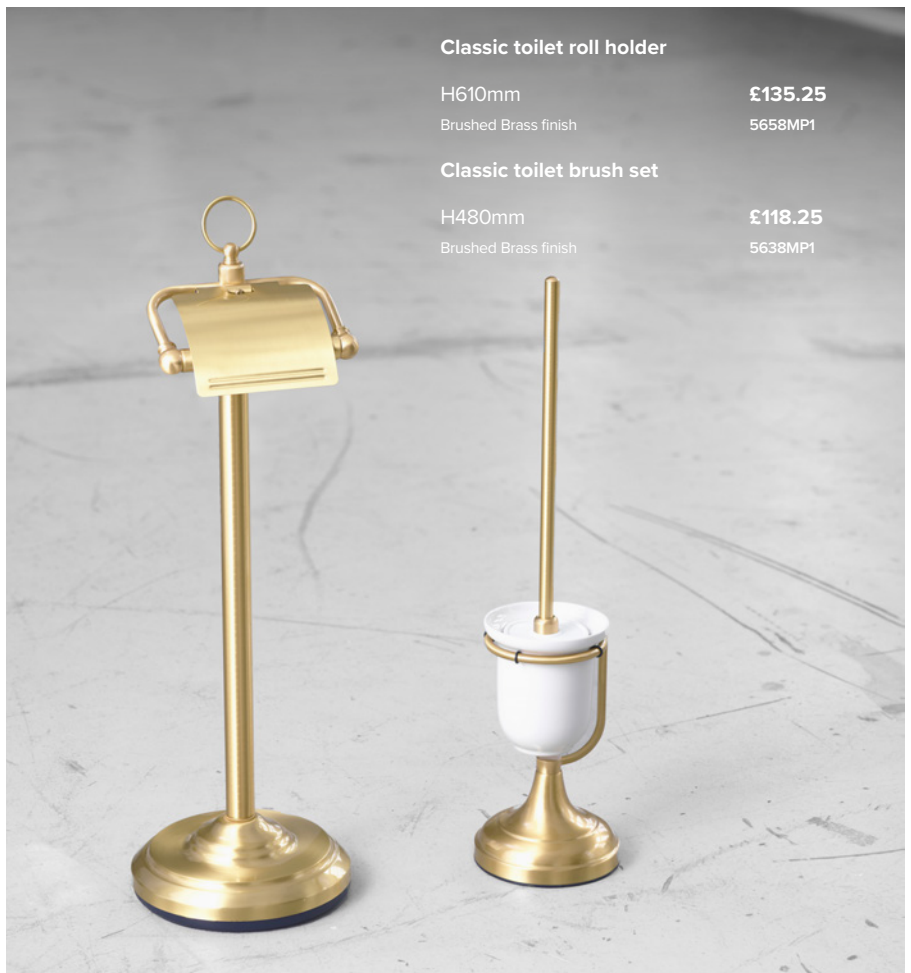

£53.00
8712MP1

Atlanta towel ring

W150 × H170 × D55mm
Matt Black finish

£53.75
8805B

Box basket

W250 × H70 × D110mm
Matt Black finish

£69.75
881B

D-shaped glueable basket

W250 × H80 × D25mm
Chrome finish

£99.25
866C + CG1

Glass shelf

W300 × D120mm
Polished Untreated Brass finish

£100.75
810230 + 8102MP

Miami toilet roll holder

W140 × H90 × D55mm
Stainless Steel finish

£66.50
8410BN

Stockholm towel ring

W145 × H145mm
Chrome finish

£60.00
605C

Classic toilet roll holder

H610mm

Brushed Brass finish

£135.25

5658MP1