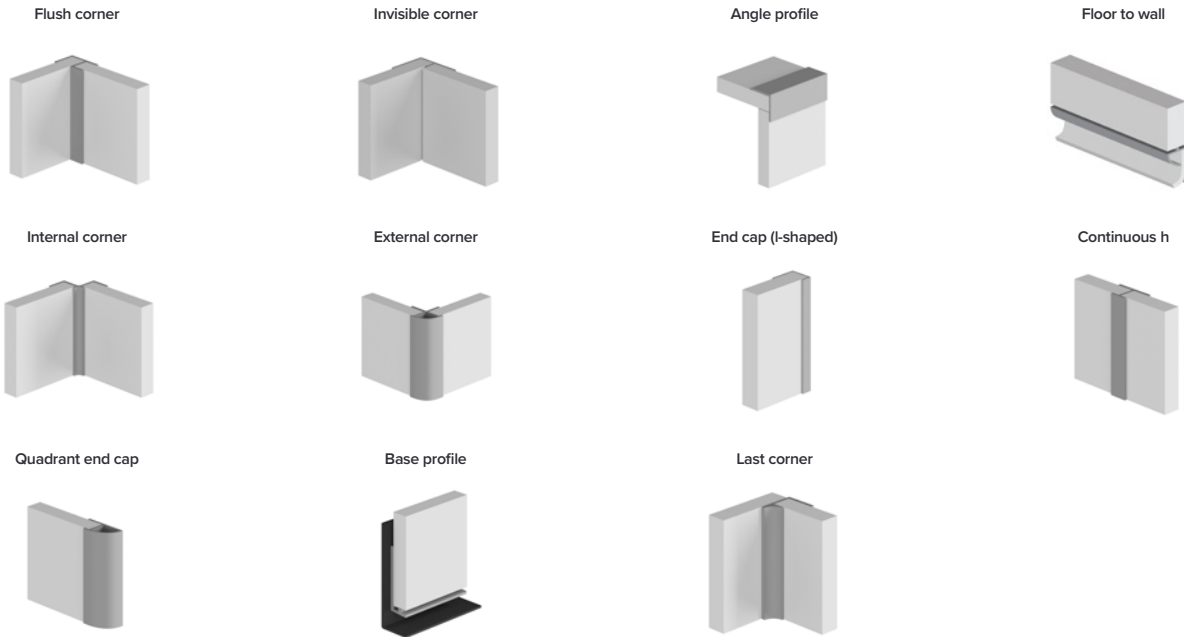

MULTIPANEL®

The UK's leading bathroom wall panels

Profiles

To finish off edges or to join panels in a corner, the appropriate profiles must be used. Use the grid to help you select the right profiles for your design.

Wall and floor coverings

Click Flooring

Luxury tile, stone and wood effect vinyl flooring that offers all the chic styling of ceramics and engineered wood with the added benefit of simplified click installation.

Tile (605 × 305mm)

Adding a luxurious touch to your home, these luxury vinyl tiles are designed to mimic the natural beauty of real stone and marble.

Timber (1210 × 1900mm)

These beautiful woods will instantly add luxury to your interiors. Choose from the traditional Markham Calhoun Oak or richness of Warm Smoked Oak to the understated Aspen Oak Black for a more minimalist look.

- No need for adhesives or underlay
- 1.84m² coverage per pack (except Driftwood Grey Oak 1.86m²)
- 5.0mm vinyl, 0.5mm wear layer
- R10 slip resistance
- Not suitable for areas exposed to direct sunlight for prolonged periods
- 30 year warranty*