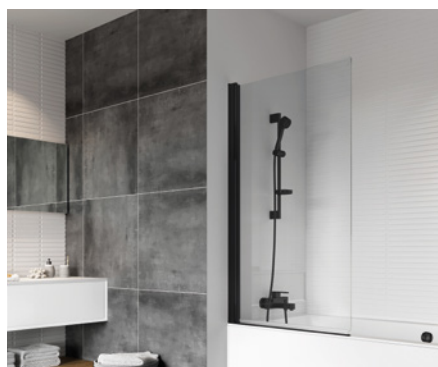

Bi-fold door

8mm framed collection

Bi-fold door

Sizes from 760mm to 1200mm **Prices from £515.84**

Two door quadrant

Sizes from 800mm to 1200mm **Prices from £600.23**

Sliding door

Sizes from 1000mm to 1700mm **Prices from £531.44**

Level access sliding door

Sizes from 1000mm to 1700mm **Prices from £522.29**

One door quadrant

Bath screen collection

Standard pivoting bath screen

- Frameless with square glass
- Unique sealing system for added water integrity
- Reversible for left or right hand fixing
- Suitable for use with power showers