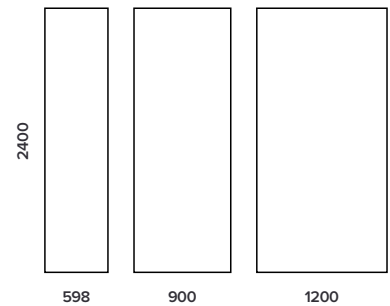

MULTIPANEL
The UK's leading bathroom wall panels

Arctic Stone

CONTEMPORARY

The Contemporary Collection

Transform your bathroom into an oasis of tranquility with the Contemporary Collection. From textured stone to creamy marble with delicate veins, the neutral colours and textures in this collection are designed to evoke a sense of peace.

Panels are available in a range of widths for ease of installation;

1. 2400 × 598mm (Hydrolock® and straight edge)
   - 2400 × 900mm (Hydrolock® and straight edge)
   - 2400 × 1200mm (Hydrolock® and straight edge)
2. All panels are 11mm thick.

Please note the Hydrolock® joint reduces the finished face by 18mm i.e. 2400mm × 1200mm becomes 2400 × 1182mm.

The Contemporary Collection	W2400 × H598mm	W2400 × H900mm	W2400 × H1200mm
Hydrolock®	£173.83	£324.82	£324.82
Unlipped	£151.03	£302.10	£302.10

Please ask The IPG member store for details and availability of the full range of products from each brand

Wall and floor coverings