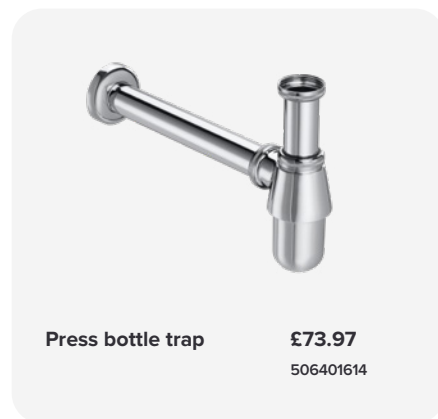

Press bottle trap **£73.97**
506401614