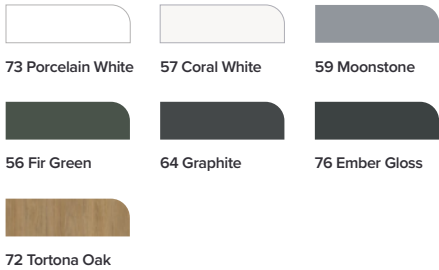

* Matt Green and Matt Black + £20.

WC unit

W500 × H835 × D200mm
Shown in Matt Truffle **£245.00***
VEWC50 + Colour

* Matt Green and Matt Black + £75.

Levanto range

Levanto is a bow-fronted two drawer vanity that combines versatility with style. With the option to pair it with left and right hand complement units, you can achieve up to four layout possibilities, with either a flat or fluted design. The full three-piece Levanto combination forms a beautiful wave-fronted unit, available in a variety of popular finishes and a choice of cast or glass basins.