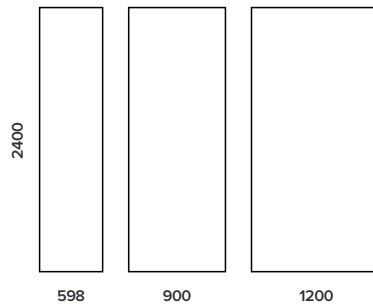

The Linda Barker Collection	W2400 × H598mm	W2400 × H900mm	W2400 × H1200mm
Hydrolock®	£195.48	£368.21	£368.21
Unlipped	£172.80	£345.43	£345.43

Wall and floor coverings