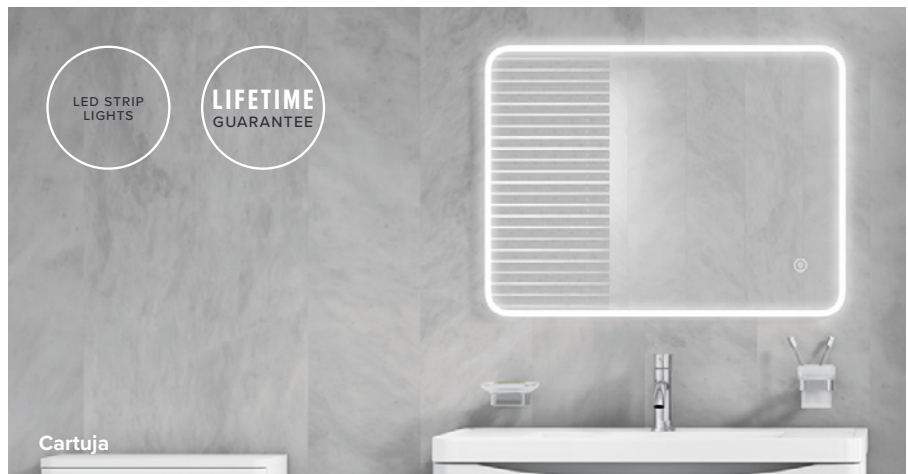

Cartuja

Cartuja LED mirror

Upgrade your space with the Cartuja LED mirror! This sleek and modern mirror features built-in LED strip lights, a touch switch for easy control, and an IP44 rating, making it water-resistant and perfect for bathrooms. Illuminate your space with energy-efficient lighting and elevate your grooming and beauty routine.

- W500 × H700 × D85mm   **£210.00**
  INDI-CAR-50
- W600 × H800 × D85mm   **£230.00**
  INDI-CAR-60
- W1200 × H600 × D85mm   **£290.00**
  INDI-CAR-120

Cartuja