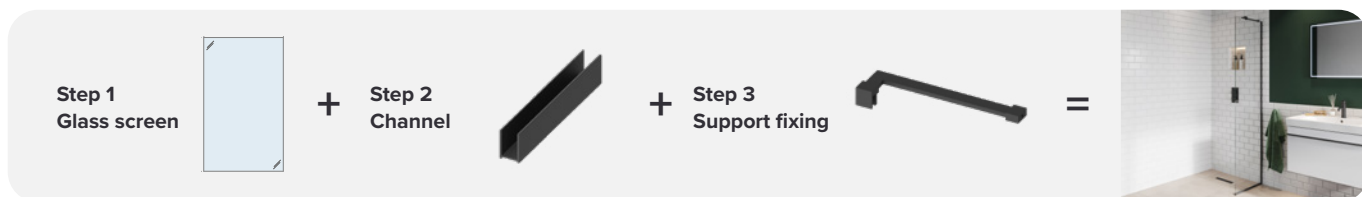

How to order your wetroom glass:

Please ask The IPG member store for details and availability of the full range of products from each brand

Step 1

Choose your glass size and thickness

Our toughened safety glass wetroom panels come in 12 different widths and both 8mm and 10mm thicknesses. They also have special Easi-Clean coating on one side.