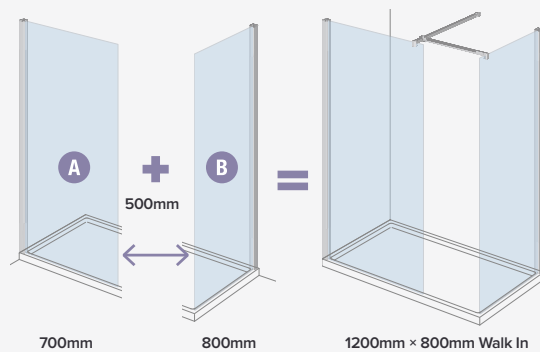

Please ask The IPG member store for details and availability of the full range of products from each brand