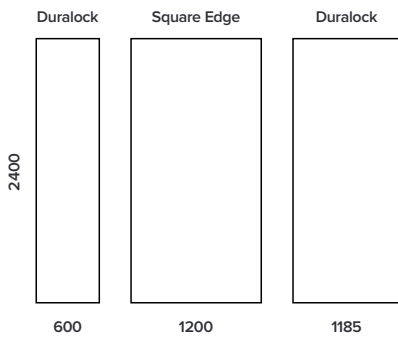

DuraPanel®

The clever alternative to tiles

The DuraPanel range is a clever alternative to tiles. They look great, are quick and easy to install and once fitted you don't ever have to worry about grouting or removing dirt, that's it done.

H2400 × W600 × D11mm
Duralock

H2400 × W1200 × D11mm
Square Edge

H2400 × W1185 × D11mm
Duralock

Natural Collection	–	£326.04	£335.64
Tile Collection	£200.40	–	–

Wall and floor coverings