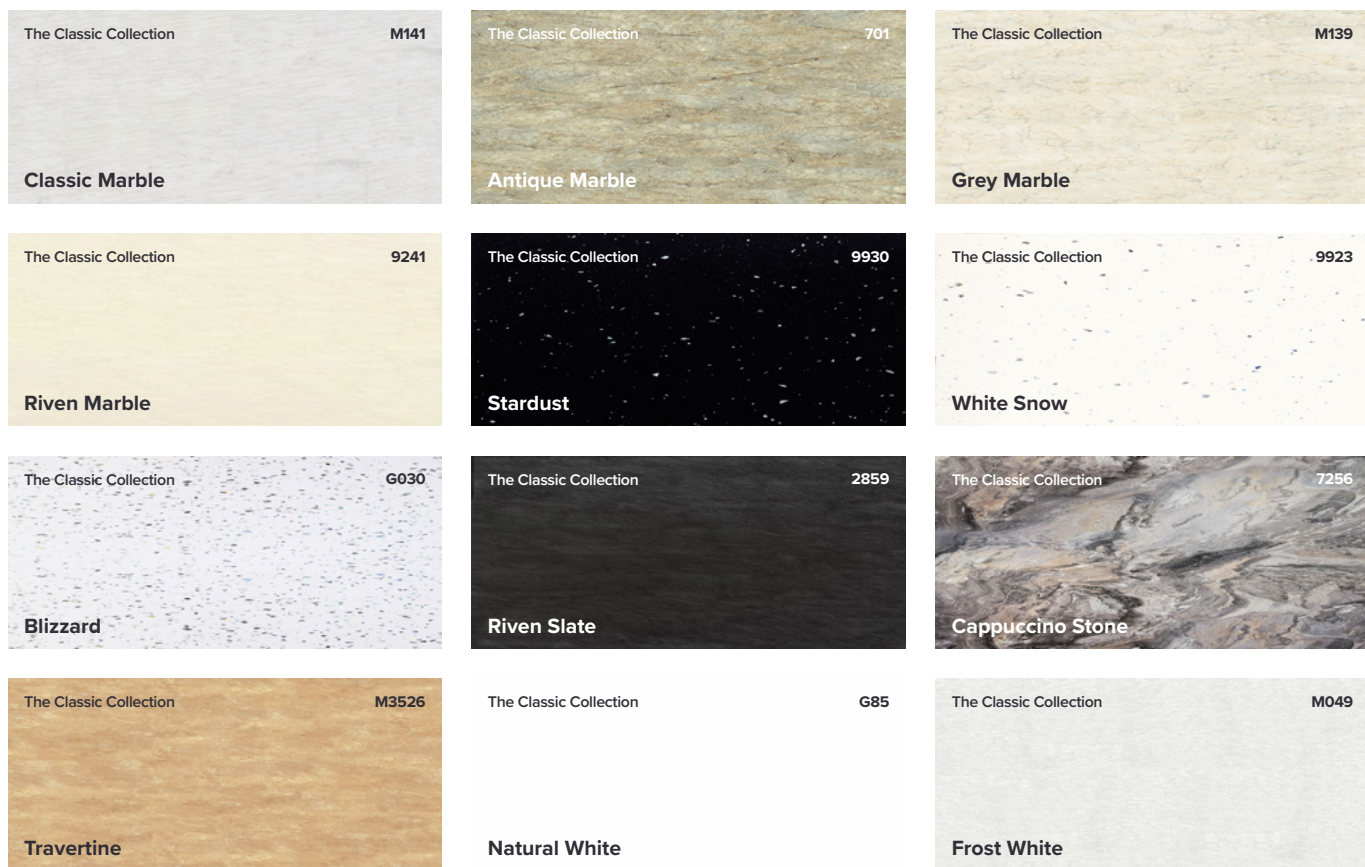

Cappuccino Stone

The Classic Collection	W2400 × H598mm	W2400 × H900mm	W2400 × H1200mm
Hydrolock®	£159.60	£296.40	£296.40
Unlipped	£136.80	£273.60	£273.60

Wall and floor coverings