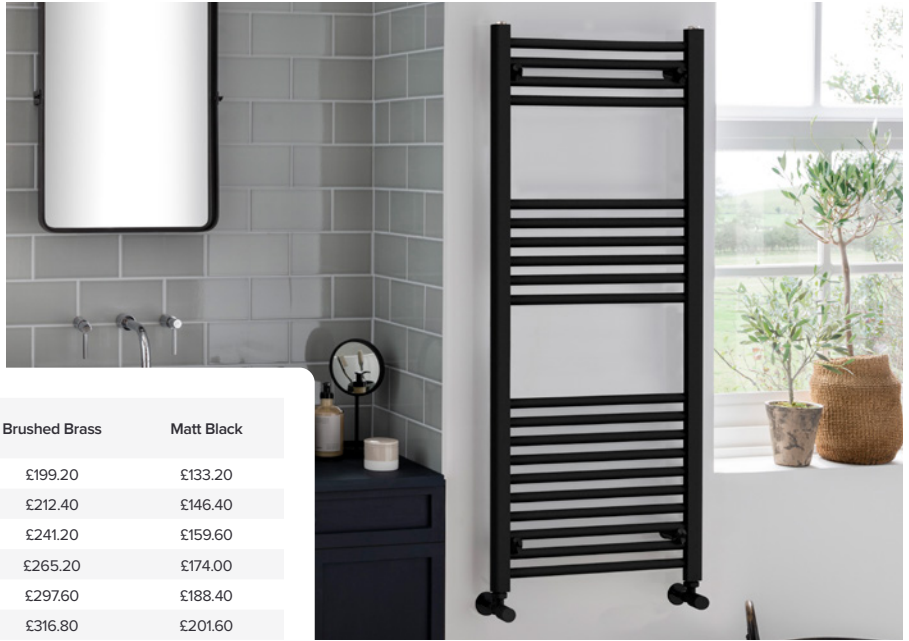

Designer radiators and towel rails

VOGUE UK

TOWEL WARMERS & RADIATORS

IPG towel rail

IPGT

22mm wall mounted

Our IPG rail has adjustable brackets through the crossbars, which offers freedom and ease of installation. The amount of rails are ideal for optimum efficiency. This contemporary rail is a modern example of proficient design. Chrome available in varied other sizing.