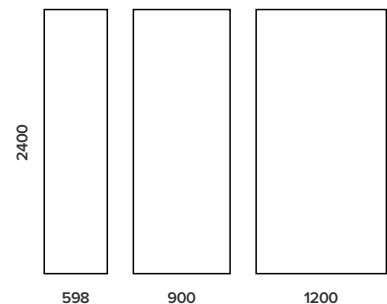

With an industry leading 6mm tolerance Hydrolock® panels are easy to install and produce a great finish every time.

Hydrolock® panels are available in a range of widths for ease of installation;

- 2400 × 598mm
- 2400 × 900mm
- 2400 × 1200mm