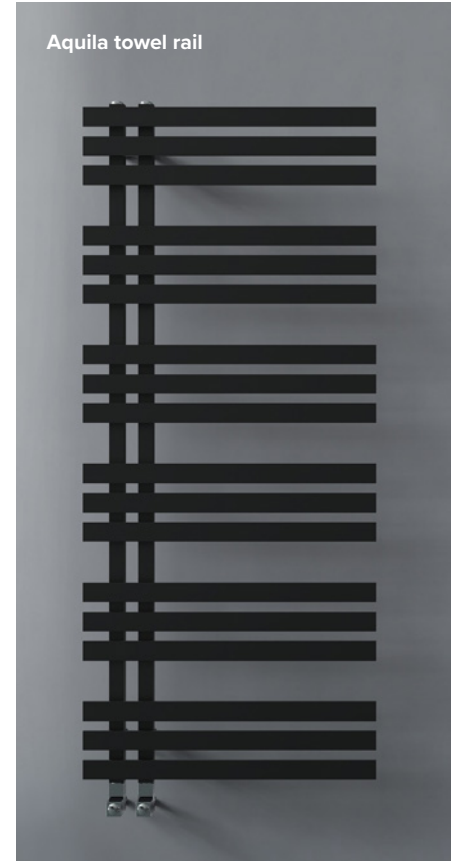

Harmonique towel rail MD060
Wall mounted

A perfect combination for heating and drying. This versatile product will suit any modern bathroom. With a White double panelled radiator as standard and 25mm Chrome horizontal tubes. Other radiator colours can be specified.

Colour option only applies to the inset radiator, not the frame.

Dimensions (mm)			Output at 50°C Watts / BTU's	Chrome
Height	Width	Depth		
1200	500	107	834 / 2846	£786.00
1200	600	107	1033 / 3525	£852.00
1500	500	107	1145 / 3907	£916.80
1500	600	107	1438 / 4906	£986.40

Aquila towel rail

Aquila towel rail DR016
Wall mounted

This contemporary design uses high quality square tubing for a contemporary look. This towel rail can be wall mounted either left or right handed and the open ended rail allows towels to be hung effortlessly from both sides providing you with flexible convenience to suit your room.

Dimensions (mm)			Output at 50°C Watts / BTU's	Price
H	W	D		
1200	500	118	442 / 1508	£496.80
1400	600	118	545 / 1859	£556.80

Astute towel rail CN095
Wall mounted

A towel warmer providing great efficiency and easy to install with its lightweight material. Available in White or Anthracite.

Valves available in a variety of finishes to suit your wall mounted towel rail.