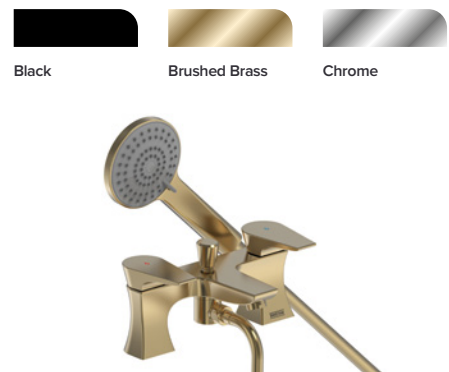

Bath shower mixer

Chrome	£400.00 CRU BSM C
Black	£440.00 CRU BSM BLK
Brushed Brass	£480.00 CRU BSM BB

Bath filler

Chrome	£345.00 CRU BF C
Black	£380.00 CRU BF BLK
Brushed Brass	£414.00 CRU BF BB

Black

Brushed Brass

Chrome

Hourglass

Eco start basin mixer

Chrome	£200.00 HOU ES BAS C
Black	£220.00 HOU ES BAS BLK
Brushed Brass	£240.00 HOU ES BAS BB

Bath filler

Chrome	£294.00 HOU BF C
Black	£319.00 HOU BF BLK
Brushed Brass	£350.00 HOU BF BB

Bath shower mixer

Chrome	£349.00 HOU BSM C
Black	£380.00 HOU BSM BLK
Brushed Brass	£420.00 HOU BSM BB

Black

Brushed Brass

Chrome

Shower pack

Chrome	£529.00 HOURGLASS SHWR PK
--------	-------------------------------------

Basin taps

Chrome	£189.00 HOU 1/2 C
--------	-----------------------------

Bath taps

Chrome	£204.00 HOU 3/4 C
--------	-----------------------------

One hole bath filler

Chrome	£285.00 HOU 1HBF C
--------	------------------------------