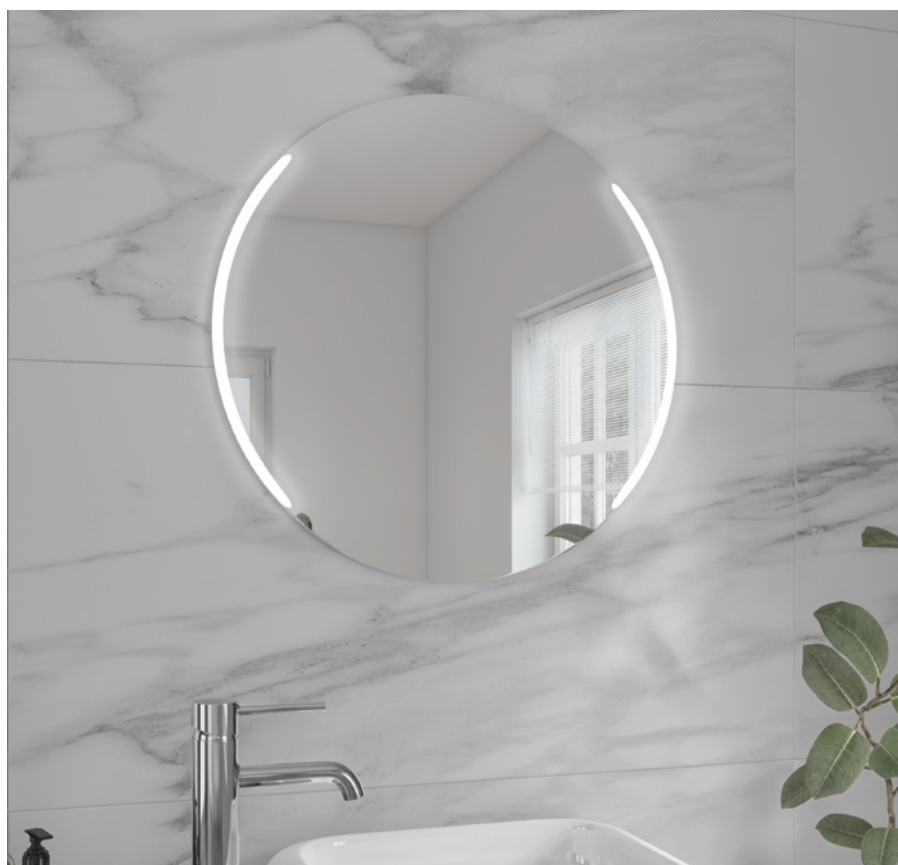

Jinan LED mirror

Introducing the Jinan mirror – a stylish and functional mirror for your bathroom. With LED strip lights, infra red switch, and demister, it offers everything you need for a convenient and clear reflection. Plus, its IP44 rating ensures durability and safety in wet environments.

W600 × H600 × D85mm

£270.00
INDI-JIN-2N