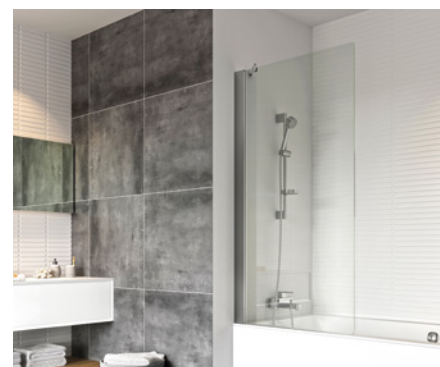

One door quadrant

Fixed bath screen

- Frameless with square glass
- Brace bar included
- Unique sealing system for added water integrity
- Reversible for left or right hand fixing
- Suitable for use with power showers

W800 × H1467mm

£215.82
INDI2D11CS