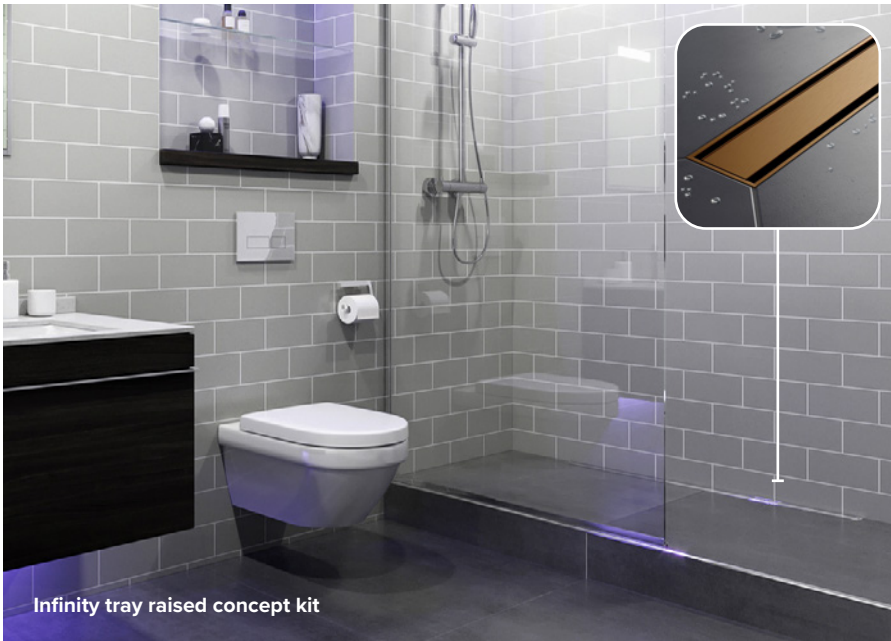

Infinity tray raised concept kit