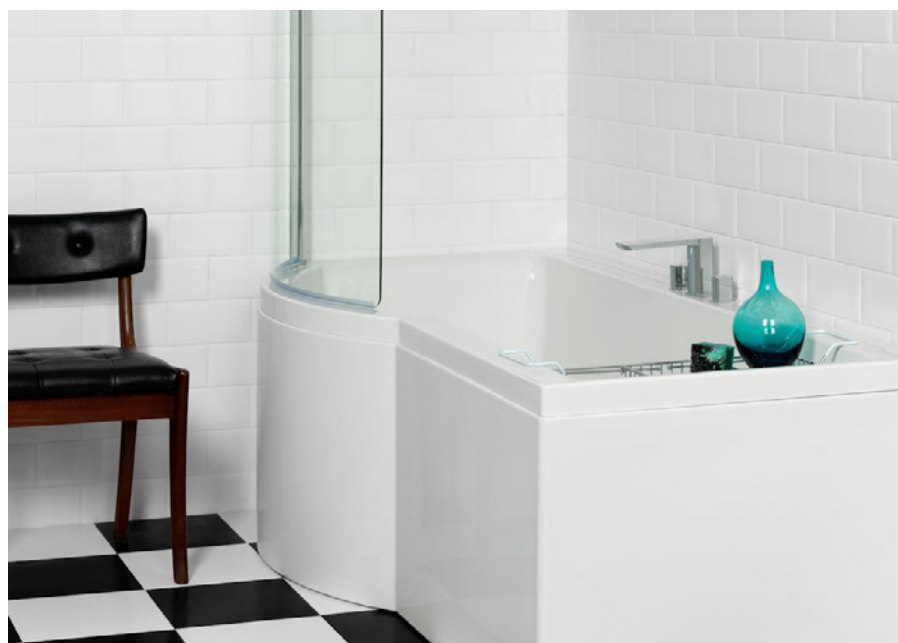

Further sizing available. Also available in Unique Carronite™ finish bringing added strength.

30 YEAR WARRANTY

Baths

30 YEAR WARRANTY

Urban showerbath set £999.00

Set includes
Bath, front panel, screen

W750/900 × H540 × L1500mm 02365SS
Left hand